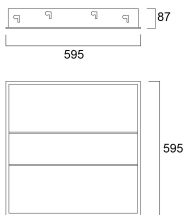

TECHNICAL DRAWINGS