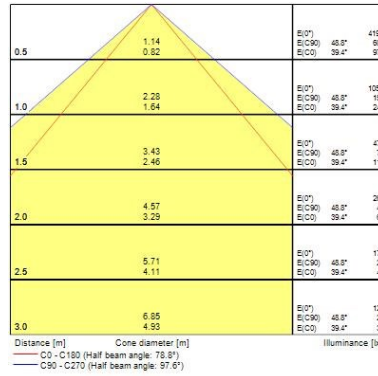

Officelyte LED

OFFICELYTE 600X600 HE 4K EM

2069246

Lifetime data

Lumen maintenance - L70 B50	60000
Lumen maintenance - L70 B20	60000
Lumen maintenance - L70 B10	60000
Lumen maintenance - L80 B50	60000
Lumen maintenance - L80 B20	60000
Lumen maintenance - L80 B10	60000
Lumen maintenance - L90 B50	60000
Lumen maintenance - L90 B20	48000
Lumen maintenance - L90 B10	34000

Physical data

Housing colour	White - RAL9016
IP rating	IP20
IK rating	IK02
Diffuser finish	Satine
Diffuser material	Acrylic
Nominal Product Length (mm)	595
Nominal Product Width (mm)	595
Nominal Product Height (mm)	87
Weight (kg)	7.1
Recessed Depth (mm)	200

Packaging

Single packaging type	Carton
Product EAN number	5025768692460
Packaging single length / height (cm)	63.5
Packaging single width (cm)	73.0
Packaging single depth (cm)	15.5
DUN14 (outer)	05025768692460
Units per outer package	1
Packaging outer length / height (cm)	63.5
Packaging outer width (cm)	73.0
Packaging outer depth (cm)	15.5

PHOTOMETRY

Officelyte LED OFFICELYTE 600X600 HE 4K EM 2069246

TECHNICAL DRAWINGS