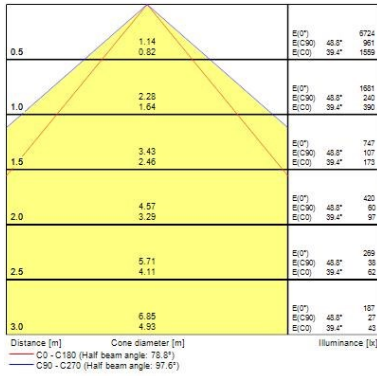

Officelyte LED

OFFICELYTE 600X600 HE 4K EM

2069246

Lifetime data

Lumen maintenance - L70 B50	60000
Lumen maintenance - L70 B20	60000
Lumen maintenance - L70 B10	60000
Lumen maintenance - L80 B50	60000
Lumen maintenance - L80 B20	60000
Lumen maintenance - L80 B10	60000
Lumen maintenance - L90 B50	60000
Lumen maintenance - L90 B20	48000
Lumen maintenance - L90 B10	34000

Physical data

Housing colour	White - RAL9016
IP rating	IP20
IK rating	IK02
Diffuser finish	Satine
Diffuser material	Acrylic
Nominal Product Length (mm)	595
Nominal Product Width (mm)	595
Nominal Product Height (mm)	87
Weight (kg)	7.1
Recessed Depth (mm)	200

Packaging

Single packaging type	Carton
Product EAN number	5025768692460
Packaging single length / height (cm)	63.5
Packaging single width (cm)	73.0
Packaging single depth (cm)	15.5
DUN14 (outer)	05025768692460
Units per outer package	1
Packaging outer length / height (cm)	63.5
Packaging outer width (cm)	73.0
Packaging outer depth (cm)	15.5

PHOTOMETRY

Officelyte LED OFFICELYTE 600X600 HE 4K EM 2069246

TECHNICAL DRAWINGS