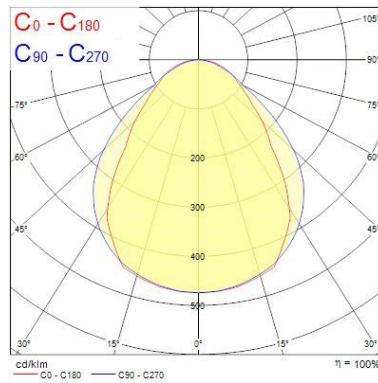

Officelyte LED

OFFICELYTE 600X600 HE 4K EM

2069246

Lifetime data

Lumen maintenance - L70 B50	60000
Lumen maintenance - L70 B20	60000
Lumen maintenance - L70 B10	60000
Lumen maintenance - L80 B50	60000
Lumen maintenance - L80 B20	60000
Lumen maintenance - L80 B10	60000
Lumen maintenance - L90 B50	60000
Lumen maintenance - L90 B20	48000
Lumen maintenance - L90 B10	34000

Physical data

Housing colour	White - RAL9016
IP rating	IP20
IK rating	IK02
Diffuser finish	Satine
Diffuser material	Acrylic
Nominal Product Length (mm)	595
Nominal Product Width (mm)	595
Nominal Product Height (mm)	87
Weight (kg)	7.1
Recessed Depth (mm)	200

Packaging

Single packaging type	Carton
Product EAN number	5025768692460
Packaging single length / height (cm)	63.5
Packaging single width (cm)	73.0
Packaging single depth (cm)	15.5
DUN14 (outer)	05025768692460
Units per outer package	1
Packaging outer length / height (cm)	63.5
Packaging outer width (cm)	73.0
Packaging outer depth (cm)	15.5

PHOTOMETRY

Officelyte LED OFFICELYTE 600X600 HE 4K EM 2069246

TECHNICAL DRAWINGS