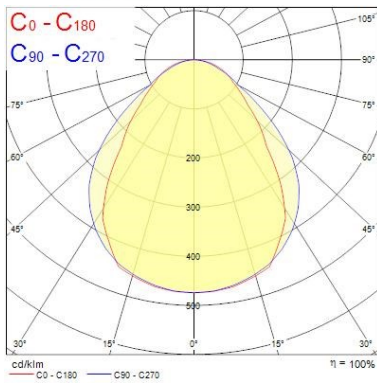

Officelyte LED

OFFICELYTE 600X600 HE 4K EM

2069246

Lifetime data

Lumen maintenance - L70 B50	60000
Lumen maintenance - L70 B20	60000
Lumen maintenance - L70 B10	60000
Lumen maintenance - L80 B50	60000
Lumen maintenance - L80 B20	60000
Lumen maintenance - L80 B10	60000
Lumen maintenance - L90 B50	60000
Lumen maintenance - L90 B20	48000
Lumen maintenance - L90 B10	34000

Physical data

Housing colour	White - RAL9016
IP rating	IP20
IK rating	IK02
Diffuser finish	Satine
Diffuser material	Acrylic
Nominal Product Length (mm)	595
Nominal Product Width (mm)	595
Nominal Product Height (mm)	87
Weight (kg)	7.1
Recessed Depth (mm)	200

Packaging

Single packaging type	Carton
Product EAN number	5025768692460
Packaging single length / height (cm)	63.5
Packaging single width (cm)	73.0
Packaging single depth (cm)	15.5
DUN14 (outer)	05025768692460
Units per outer package	1
Packaging outer length / height (cm)	63.5
Packaging outer width (cm)	73.0
Packaging outer depth (cm)	15.5

PHOTOMETRY

Officelyte LED OFFICELYTE 600X600 HE 4K EM 2069246

TECHNICAL DRAWINGS