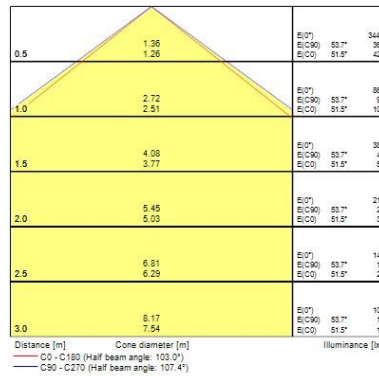

Hydroproof LED G3 Emergency HYDROPROOF LED G3 1500mm Single 4K E3 0048802

Diffuser material	PMMA
Nominal Product Length (mm)	1578
Nominal Product Width (mm)	84
Nominal Product Height (mm)	75
Weight (kg)	2.54

Packaging

Single packaging type	Carton
Product EAN number	5410288488028
Packaging single length / height (cm)	167.2
Packaging single width (cm)	8.8
Packaging single depth (cm)	8.4
DUN14 (outer)	05410288488028
Units per outer package	1
Packaging outer length / height (cm)	167.2
Packaging outer width (cm)	8.8
Packaging outer depth (cm)	8.4

Safety data

Dry applications use only	No

PHOTOMETRY