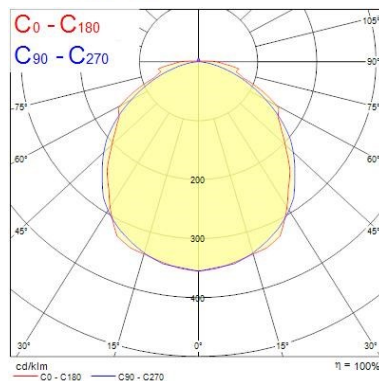

Hydroproof LED G3 Emergency HYDROPROOF LED G3 1500mm Single 4K E3 0048802

Diffuser material	PMMA
Nominal Product Length (mm)	1578
Nominal Product Width (mm)	84
Nominal Product Height (mm)	75
Weight (kg)	2.54

Packaging

Single packaging type	Carton
Product EAN number	5410288488028
Packaging single length / height (cm)	167.2
Packaging single width (cm)	8.8
Packaging single depth (cm)	8.4
DUN14 (outer)	05410288488028
Units per outer package	1
Packaging outer length / height (cm)	167.2
Packaging outer width (cm)	8.8
Packaging outer depth (cm)	8.4

Safety data

Dry applications use only	No

PHOTOMETRY