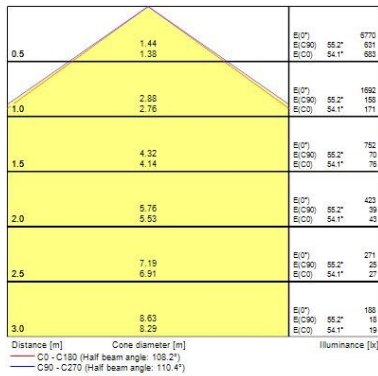

Hydroproof LED G3 Emergency HYDROPROOF LED G3 1500mm Single 4K E3 0048802

Diffuser material	PMMA
Nominal Product Length (mm)	1578
Nominal Product Width (mm)	84
Nominal Product Height (mm)	75
Weight (kg)	2.54

Packaging

Single packaging type	Carton
Product EAN number	5410288488028
Packaging single length / height (cm)	167.2
Packaging single width (cm)	8.8
Packaging single depth (cm)	8.4
DUN14 (outer)	05410288488028
Units per outer package	1
Packaging outer length / height (cm)	167.2
Packaging outer width (cm)	8.8
Packaging outer depth (cm)	8.4

Safety data

Dry applications use only	No

PHOTOMETRY