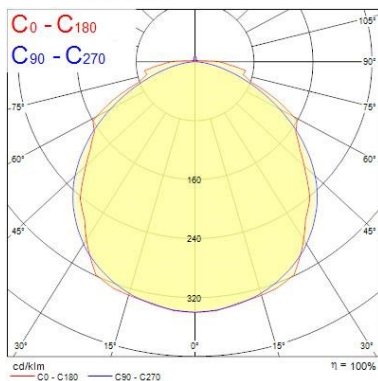

Hydroproof LED G3 Emergency HYDROPROOF LED G3 1500mm Single 4K E3 0048802

Diffuser material	PMMA
Nominal Product Length (mm)	1578
Nominal Product Width (mm)	84
Nominal Product Height (mm)	75
Weight (kg)	2.54

Packaging

Single packaging type	Carton
Product EAN number	5410288488028
Packaging single length / height (cm)	167.2
Packaging single width (cm)	8.8
Packaging single depth (cm)	8.4
DUN14 (outer)	05410288488028
Units per outer package	1
Packaging outer length / height (cm)	167.2
Packaging outer width (cm)	8.8
Packaging outer depth (cm)	8.4

Safety data

Dry applications use only	No

PHOTOMETRY