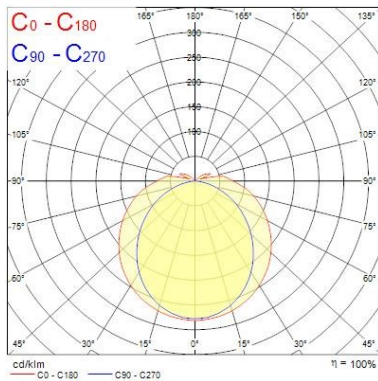

SylBatten LED

SYLBATTEN LED 1505MM 8000LM 6000K EB (TP3)

0045187

Max. Luminaires per 16A C Breaker	26
Max. Luminaires per 20A C Breaker	32

Lifetime data

Lumen maintenance - L70 B50	50000
Lumen maintenance - L70 B20	30000
Lumen maintenance - L70 B10	15000
Lumen maintenance - L80 B50	30000
Lumen maintenance - L80 B20	30000
Lumen maintenance - L80 B10	15000
Lumen maintenance - L90 B50	15000
Lumen maintenance - L90 B20	15000
Lumen maintenance - L90 B10	15000
Average life (Nominal) (h)	50000

Physical data

Housing colour	White RAL 9016
IP rating	IP20
IK rating	IK07
Diffuser finish	Opal
Diffuser material	Polycarbonate
Nominal Product Length (mm)	1505
Nominal Product Width (mm)	66
Nominal Product Height (mm)	76
Weight (kg)	3.148

Packaging

Single packaging type	Carton
Product EAN number	5410288451879
Packaging single length / height (cm)	154.2
Packaging single width (cm)	8.0
Packaging single depth (cm)	9.0
DUN14 (outer)	05410288451879
Units per outer package	1
Packaging outer length / height (cm)	154.2
Packaging outer width (cm)	8.0
Packaging outer depth (cm)	9.0

PHOTOMETRY

SylBatten LED SYLBATTEN LED 1505MM 8000LM 6000K EB (TP3) 0045187

TECHNICAL DRAWINGS