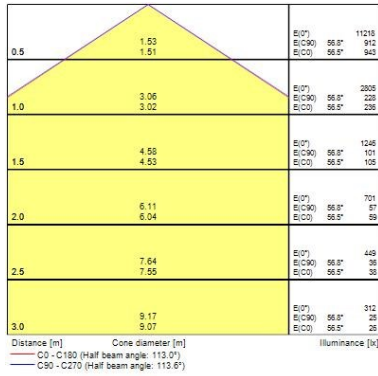

SylBatten LED

SYLBATTEN LED 1505MM 8000LM 6000K EB (TP3)

0045187

Max. Luminaires per 16A C Breaker	26
Max. Luminaires per 20A C Breaker	32

Lifetime data

Lumen maintenance - L70 B50	50000
Lumen maintenance - L70 B20	30000
Lumen maintenance - L70 B10	15000
Lumen maintenance - L80 B50	30000
Lumen maintenance - L80 B20	30000
Lumen maintenance - L80 B10	15000
Lumen maintenance - L90 B50	15000
Lumen maintenance - L90 B20	15000
Lumen maintenance - L90 B10	15000
Average life (Nominal) (h)	50000

Physical data

Housing colour	White RAL 9016
IP rating	IP20
IK rating	IK07
Diffuser finish	Opal
Diffuser material	Polycarbonate
Nominal Product Length (mm)	1505
Nominal Product Width (mm)	66
Nominal Product Height (mm)	76
Weight (kg)	3.148

Packaging

Single packaging type	Carton
Product EAN number	5410288451879
Packaging single length / height (cm)	154.2
Packaging single width (cm)	8.0
Packaging single depth (cm)	9.0
DUN14 (outer)	05410288451879
Units per outer package	1
Packaging outer length / height (cm)	154.2
Packaging outer width (cm)	8.0
Packaging outer depth (cm)	9.0

PHOTOMETRY

SylBatten LED SYLBATTEN LED 1505MM 8000LM 6000K EB (TP3) 0045187

TECHNICAL DRAWINGS