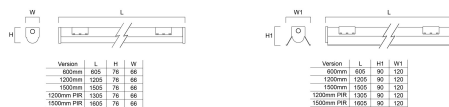

TECHNICAL DRAWINGS