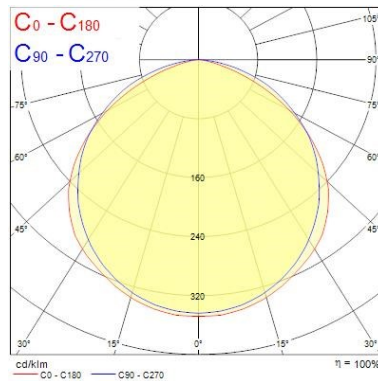

SylBatten LED

SYLBATTEN LED 1505MM 8000LM 6000K EB (TP3)

0045187

Max. Luminaires per 16A C Breaker	26
Max. Luminaires per 20A C Breaker	32

Lifetime data

Lumen maintenance - L70 B50	50000
Lumen maintenance - L70 B20	30000
Lumen maintenance - L70 B10	15000
Lumen maintenance - L80 B50	30000
Lumen maintenance - L80 B20	30000
Lumen maintenance - L80 B10	15000
Lumen maintenance - L90 B50	15000
Lumen maintenance - L90 B20	15000
Lumen maintenance - L90 B10	15000
Average life (Nominal) (h)	50000

Physical data

Housing colour	White RAL 9016
IP rating	IP20
IK rating	IK07
Diffuser finish	Opal
Diffuser material	Polycarbonate
Nominal Product Length (mm)	1505
Nominal Product Width (mm)	66
Nominal Product Height (mm)	76
Weight (kg)	3.148

Packaging

Single packaging type	Carton
Product EAN number	5410288451879
Packaging single length / height (cm)	154.2
Packaging single width (cm)	8.0
Packaging single depth (cm)	9.0
DUN14 (outer)	05410288451879
Units per outer package	1
Packaging outer length / height (cm)	154.2
Packaging outer width (cm)	8.0
Packaging outer depth (cm)	9.0

PHOTOMETRY

SylBatten LED SYLBATTEN LED 1505MM 8000LM 6000K EB (TP3) 0045187

TECHNICAL DRAWINGS