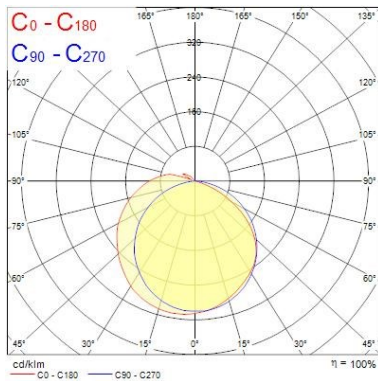

SylBatten LED

SYLBATTEN LED 1505MM 8000LM 6000K EB (TP3)

0045187

Max. Luminaires per 16A C Breaker	26
Max. Luminaires per 20A C Breaker	32

Lifetime data

Lumen maintenance - L70 B50	50000
Lumen maintenance - L70 B20	30000
Lumen maintenance - L70 B10	15000
Lumen maintenance - L80 B50	30000
Lumen maintenance - L80 B20	30000
Lumen maintenance - L80 B10	15000
Lumen maintenance - L90 B50	15000
Lumen maintenance - L90 B20	15000
Lumen maintenance - L90 B10	15000
Average life (Nominal) (h)	50000

Physical data

Housing colour	White RAL 9016
IP rating	IP20
IK rating	IK07
Diffuser finish	Opal
Diffuser material	Polycarbonate
Nominal Product Length (mm)	1505
Nominal Product Width (mm)	66
Nominal Product Height (mm)	76
Weight (kg)	3.148

Packaging

Single packaging type	Carton
Product EAN number	5410288451879
Packaging single length / height (cm)	154.2
Packaging single width (cm)	8.0
Packaging single depth (cm)	9.0
DUN14 (outer)	05410288451879
Units per outer package	1
Packaging outer length / height (cm)	154.2
Packaging outer width (cm)	8.0
Packaging outer depth (cm)	9.0

PHOTOMETRY

SylBatten LED SYLBATTEN LED 1505MM 8000LM 6000K EB (TP3) 0045187

TECHNICAL DRAWINGS