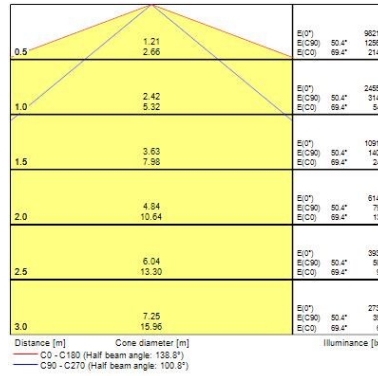

SylBatten LED

SYLBATTEN LED 1505MM 8000LM 6000K EB (TP3)

0045187

Max. Luminaires per 16A C Breaker	26
Max. Luminaires per 20A C Breaker	32

Lifetime data

Lumen maintenance - L70 B50	50000
Lumen maintenance - L70 B20	30000
Lumen maintenance - L70 B10	15000
Lumen maintenance - L80 B50	30000
Lumen maintenance - L80 B20	30000
Lumen maintenance - L80 B10	15000
Lumen maintenance - L90 B50	15000
Lumen maintenance - L90 B20	15000
Lumen maintenance - L90 B10	15000
Average life (Nominal) (h)	50000

Physical data

Housing colour	White RAL 9016
IP rating	IP20
IK rating	IK07
Diffuser finish	Opal
Diffuser material	Polycarbonate
Nominal Product Length (mm)	1505
Nominal Product Width (mm)	66
Nominal Product Height (mm)	76
Weight (kg)	3.148

Packaging

Single packaging type	Carton
Product EAN number	5410288451879
Packaging single length / height (cm)	154.2
Packaging single width (cm)	8.0
Packaging single depth (cm)	9.0
DUN14 (outer)	05410288451879
Units per outer package	1
Packaging outer length / height (cm)	154.2
Packaging outer width (cm)	8.0
Packaging outer depth (cm)	9.0

PHOTOMETRY

SylBatten LED SYLBATTEN LED 1505MM 8000LM 6000K EB (TP3) 0045187

TECHNICAL DRAWINGS