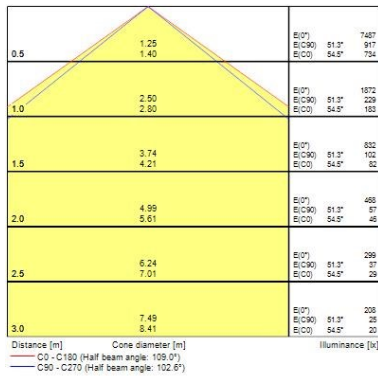

Hydroproof LED G3 Emergency HYDROPROOF LED G3 1200mm Twin 4K E3 0048784

Diffuser material	PMMA
Nominal Product Length (mm)	1278
Nominal Product Width (mm)	110
Nominal Product Height (mm)	78
Weight (kg)	2.31

Packaging

Single packaging type	Carton
Product EAN number	5410288487847
Packaging single length / height (cm)	137.2
Packaging single width (cm)	11.6
Packaging single depth (cm)	8.4
DUN14 (outer)	05410288487847
Units per outer package	1
Packaging outer length / height (cm)	137.2
Packaging outer width (cm)	11.6
Packaging outer depth (cm)	8.4

Safety data

Dry applications use only	No

PHOTOMETRY