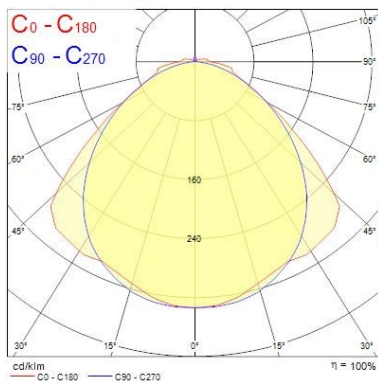

Hydroproof LED G3 Emergency HYDROPROOF LED G3 1200mm Twin 4K E3 0048784

Diffuser material	PMMA
Nominal Product Length (mm)	1278
Nominal Product Width (mm)	110
Nominal Product Height (mm)	78
Weight (kg)	2.31

Packaging

Single packaging type	Carton
Product EAN number	5410288487847
Packaging single length / height (cm)	137.2
Packaging single width (cm)	11.6
Packaging single depth (cm)	8.4
DUN14 (outer)	05410288487847
Units per outer package	1
Packaging outer length / height (cm)	137.2
Packaging outer width (cm)	11.6
Packaging outer depth (cm)	8.4

Safety data

Dry applications use only	No

PHOTOMETRY