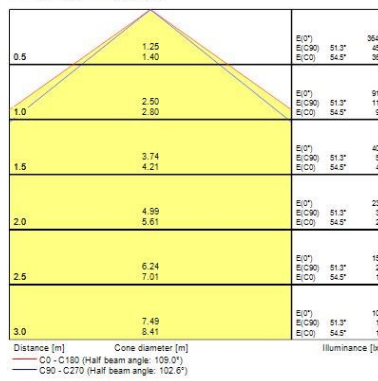

Hydroproof LED G3 Emergency HYDROPROOF LED G3 1200mm Twin 4K E3 0048784

Diffuser material	PMMA
Nominal Product Length (mm)	1278
Nominal Product Width (mm)	110
Nominal Product Height (mm)	78
Weight (kg)	2.31

Packaging

Single packaging type	Carton
Product EAN number	5410288487847
Packaging single length / height (cm)	137.2
Packaging single width (cm)	11.6
Packaging single depth (cm)	8.4
DUN14 (outer)	05410288487847
Units per outer package	1
Packaging outer length / height (cm)	137.2
Packaging outer width (cm)	11.6
Packaging outer depth (cm)	8.4

Safety data

Dry applications use only	No

PHOTOMETRY