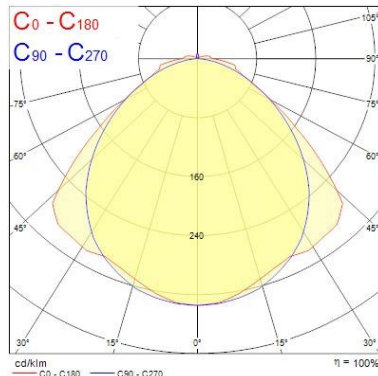

Hydroproof LED G3 Emergency HYDROPROOF LED G3 1200mm Twin 4K E3 0048784

Diffuser material	PMMA
Nominal Product Length (mm)	1278
Nominal Product Width (mm)	110
Nominal Product Height (mm)	78
Weight (kg)	2.31

Packaging

Single packaging type	Carton
Product EAN number	5410288487847
Packaging single length / height (cm)	137.2
Packaging single width (cm)	11.6
Packaging single depth (cm)	8.4
DUN14 (outer)	05410288487847
Units per outer package	1
Packaging outer length / height (cm)	137.2
Packaging outer width (cm)	11.6
Packaging outer depth (cm)	8.4

Safety data

Dry applications use only	No

PHOTOMETRY