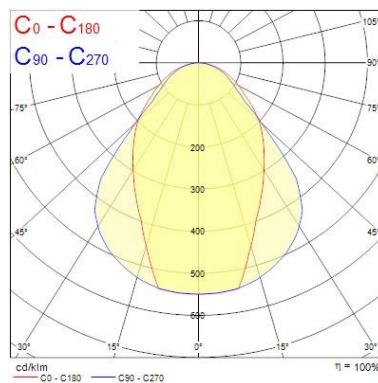

OFFICELYTE 1200x300 HE 4K SSH01 EM
2069269

Lumen maintenance - L80 B10	60000
Lumen maintenance - L90 B50	34000
Lumen maintenance - L90 B20	48000
Lumen maintenance - L90 B10	60000

Physical data

Housing colour	White - RAL9016
IP rating	IP20
IK rating	IK02
Diffuser finish	Satine
Diffuser material	Acrylic
Nominal Product Length (mm)	1197
Nominal Product Width (mm)	297
Nominal Product Height (mm)	74
Weight (kg)	7.2
Recessed Depth (mm)	200

PHOTOMETRY

Officelyte SylSmart LED OFFICELYTE 1200x300 HE 4K SSH01 EM 2069269

Distance [m]	Cone diameter [m]	Beam angle [°]	Beam diameter [m]	Beam diameter [ft]	Illuminance [lx]
0.5	0.94 0.68	43.2° 34.4°	755 147	2121	
1.0	1.88 1.37	43.2° 34.4°	1510 294	530	
1.5	2.82 2.05	43.2° 34.4°	2265 441	353	
2.0	3.76 2.74	43.2° 34.4°	3020 588	265	
2.5	4.70 3.42	43.2° 34.4°	3775 777	212	
3.0	5.63 4.11	43.2° 34.4°	4530 984	177	