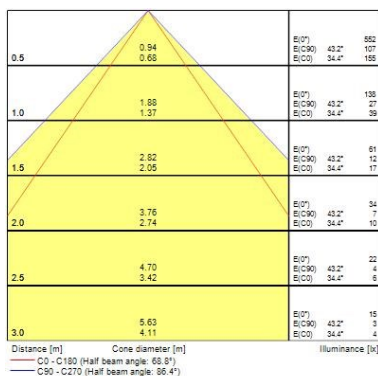

Optical data

Fixture luminous flux (lm)	3430
Luminaire efficacy (lm/W)	123
LOR (%)	100
Colour temperature (K)	4000
Light colour	Neutral White
CRI (Ra)	80
Distribution type	Direct
Glare control	UGR<19
Photobiological Risk Group	RG01
Luminous flux (emergency) (lm)	251
Emergency duration (h)	3

OFFICELYTE 1200x300 HE 4K SSH01 EM
2069269

Lumen maintenance - L80 B10	60000
Lumen maintenance - L90 B50	34000
Lumen maintenance - L90 B20	48000
Lumen maintenance - L90 B10	60000

Physical data

Housing colour	White - RAL9016
IP rating	IP20
IK rating	IK02
Diffuser finish	Satine
Diffuser material	Acrylic
Nominal Product Length (mm)	1197
Nominal Product Width (mm)	297
Nominal Product Height (mm)	74
Weight (kg)	7.2
Recessed Depth (mm)	200

Packaging

Single packaging type	Carton
Product EAN number	5025768692699
Packaging single length / height (cm)	130.5
Packaging single width (cm)	35.0
Packaging single depth (cm)	14.2
DUN14 (outer)	05025768692699
Units per outer package	1
Packaging outer length / height (cm)	130.5
Packaging outer width (cm)	35.0
Packaging outer depth (cm)	14.2

PHOTOMETRY

Officelyte SylSmart LED OFFICELYTE 1200x300 HE 4K SSH01 EM 2069269

Distance [m]	Cone diameter [m]	Beam angle [°]	Beam diameter [m]	Beam diameter [ft]	Illuminance [lx]
0.5	0.94 0.68	43.2° 34.4°	755 147	2121	
1.0	1.88 1.37	43.2° 34.4°	1510 294	530	
1.5	2.82 2.05	43.2° 34.4°	2265 441	353	
2.0	3.76 2.74	43.2° 34.4°	3020 588	265	
2.5	4.70 3.42	43.2° 34.4°	3775 777	212	
3.0	5.63 4.11	43.2° 34.4°	4530 984	177	