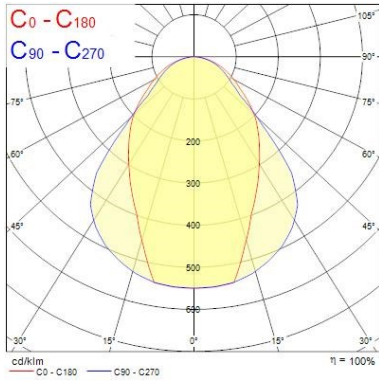

Optical data

Fixture luminous flux (lm)	3430
Luminaire efficacy (lm/W)	123
LOR (%)	100
Colour temperature (K)	4000
Light colour	Neutral White
CRI (Ra)	80
Distribution type	Direct
Glare control	UGR<19
Photobiological Risk Group	RG01
Luminous flux (emergency) (lm)	251
Emergency duration (h)	3

OFFICELYTE 1200x300 HE 4K SSH01 EM
2069269

Lumen maintenance - L80 B10	60000
Lumen maintenance - L90 B50	34000
Lumen maintenance - L90 B20	48000
Lumen maintenance - L90 B10	60000

Physical data

Housing colour	White - RAL9016
IP rating	IP20
IK rating	IK02
Diffuser finish	Satine
Diffuser material	Acrylic
Nominal Product Length (mm)	1197
Nominal Product Width (mm)	297
Nominal Product Height (mm)	74
Weight (kg)	7.2
Recessed Depth (mm)	200

PHOTOMETRY

Officelyte SylSmart LED OFFICELYTE 1200x300 HE 4K SSH01 EM 2069269

Distance [m]	Cone diameter [m]	Beam angle [°]	Beam diameter [m]	Beam diameter [ft]	Illuminance [lx]
0.5	0.94 0.68	43.2° 34.4°	755 147	2121	
1.0	1.88 1.37	43.2° 34.4°	1510 294	530	
1.5	2.82 2.05	43.2° 34.4°	2265 441	353	
2.0	3.76 2.74	43.2° 34.4°	3020 588	265	
2.5	4.70 3.42	43.2° 34.4°	3775 777	212	
3.0	5.63 4.11	43.2° 34.4°	4530 984	177	