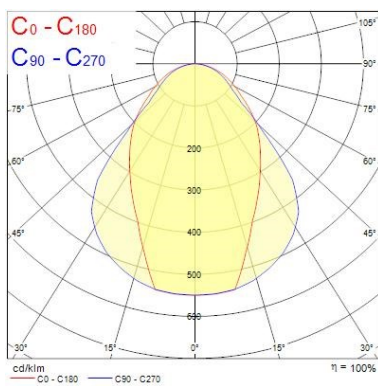

Officelyte SylSmart LED

OFFICELYTE 1200x300 HE 3K SSH01
2069265

Physical data

Housing colour	White - RAL9016
IP rating	IP20
IK rating	IK02
Diffuser finish	Satine
Diffuser material	Acrylic
Nominal Product Length (mm)	1197
Nominal Product Width (mm)	297
Nominal Product Height (mm)	74
Weight (kg)	5.8
Recessed Depth (mm)	200

Packaging

Single packaging type	Carton
Product EAN number	5025768692651
Packaging single length / height (cm)	132.3
Packaging single width (cm)	33.9
Packaging single depth (cm)	11.6
DUN14 (outer)	05025768692651
Units per outer package	1
Packaging outer length / height (cm)	132.3
Packaging outer width (cm)	33.9
Packaging outer depth (cm)	11.6

PHOTOMETRY

Distance [m]	Cone diameter [m]	E_v(0°) [lx]	E_v(C90) [lx]	E_v(C0) [lx]
0.5	0.94 0.68	7114	1364	2002
1.0	1.88 1.37	1779	346	500
1.5	2.82 2.05	790	154	222
2.0	3.76 2.74	445	87	125
2.5	4.70 3.42	266	51	80
3.0	5.63 4.11	198	38	58

Distance [m]   Cone diameter [m]   Illuminance [lx]

— C0 - C180 (Half beam angle: 68.8°)
— C90 - C270 (Half beam angle: 86.4°)

TECHNICAL DRAWINGS