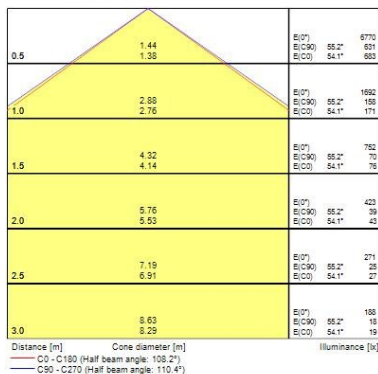

Hydroproof LED G3 DALI

HYDROPROOF LED G3 1500mm Single 4K DALI E3

0048807

Diffuser finish	Clear
Diffuser material	PMMA
Nominal Product Length (mm)	1578
Nominal Product Width (mm)	84
Nominal Product Height (mm)	75
Weight (kg)	2.62

Packaging

Single packaging type	Carton
Product EAN number	5410288488073
Packaging single length / height (cm)	167.2
Packaging single width (cm)	8.8
Packaging single depth (cm)	8.4
DUN14 (outer)	05410288488073
Units per outer package	1
Packaging outer length / height (cm)	167.2
Packaging outer width (cm)	8.8
Packaging outer depth (cm)	8.4

Safety data

Dry applications use only	No

PHOTOMETRY