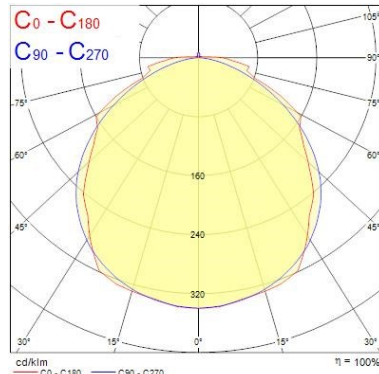

Hydroproof LED G3 DALI

HYDROPROOF LED G3 1500mm Single 4K DALI E3

0048807

Diffuser finish	Clear
Diffuser material	PMMA
Nominal Product Length (mm)	1578
Nominal Product Width (mm)	84
Nominal Product Height (mm)	75
Weight (kg)	2.62

Packaging

Single packaging type	Carton
Product EAN number	5410288488073
Packaging single length / height (cm)	167.2
Packaging single width (cm)	8.8
Packaging single depth (cm)	8.4
DUN14 (outer)	05410288488073
Units per outer package	1
Packaging outer length / height (cm)	167.2
Packaging outer width (cm)	8.8
Packaging outer depth (cm)	8.4

Safety data

Dry applications use only	No

PHOTOMETRY