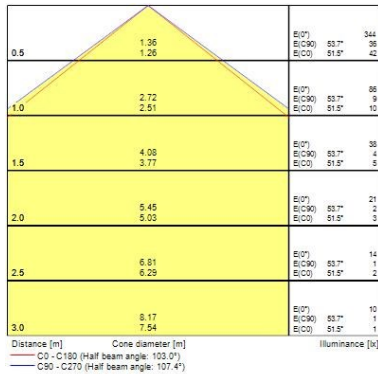

Hydroproof LED G3 DALI

HYDROPROOF LED G3 1500mm Single 4K DALI E3

0048807

Diffuser finish	Clear
Diffuser material	PMMA
Nominal Product Length (mm)	1578
Nominal Product Width (mm)	84
Nominal Product Height (mm)	75
Weight (kg)	2.62

Packaging

Single packaging type	Carton
Product EAN number	5410288488073
Packaging single length / height (cm)	167.2
Packaging single width (cm)	8.8
Packaging single depth (cm)	8.4
DUN14 (outer)	05410288488073
Units per outer package	1
Packaging outer length / height (cm)	167.2
Packaging outer width (cm)	8.8
Packaging outer depth (cm)	8.4

Safety data

Dry applications use only	No

PHOTOMETRY