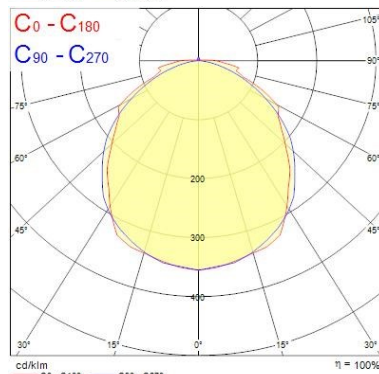

Hydroproof LED G3 DALI

HYDROPROOF LED G3 1500mm Single 4K DALI E3

0048807

Diffuser finish	Clear
Diffuser material	PMMA
Nominal Product Length (mm)	1578
Nominal Product Width (mm)	84
Nominal Product Height (mm)	75
Weight (kg)	2.62

Packaging

Single packaging type	Carton
Product EAN number	5410288488073
Packaging single length / height (cm)	167.2
Packaging single width (cm)	8.8
Packaging single depth (cm)	8.4
DUN14 (outer)	05410288488073
Units per outer package	1
Packaging outer length / height (cm)	167.2
Packaging outer width (cm)	8.8
Packaging outer depth (cm)	8.4

Safety data

Dry applications use only	No

PHOTOMETRY