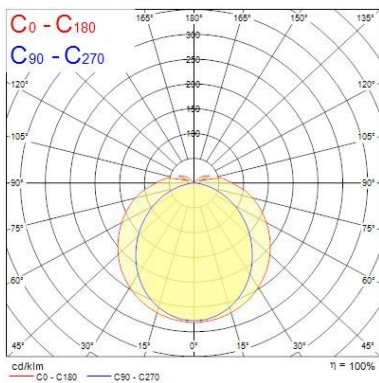

SylBatten LED

SYLBATTEN LED 605MM 1000LM 6000K EB (TP3)

0045182

Max. Luminaires per 13A C Breaker	79
Max. Luminaires per 16A C Breaker	98
Max. Luminaires per 20A C Breaker	122

Lifetime data

Lumen maintenance - L70 B50	50000
Lumen maintenance - L70 B20	30000
Lumen maintenance - L70 B10	15000
Lumen maintenance - L80 B50	30000
Lumen maintenance - L80 B20	30000
Lumen maintenance - L80 B10	15000
Lumen maintenance - L90 B50	15000
Lumen maintenance - L90 B20	15000
Lumen maintenance - L90 B10	15000
Average life (Nominal) (h)	50000

Physical data

Housing colour	White RAL 9016
IP rating	IP20
IK rating	IK07
Diffuser finish	Opal
Diffuser material	Polycarbonate
Nominal Product Length (mm)	605
Nominal Product Width (mm)	66
Nominal Product Height (mm)	76
Weight (kg)	1.292

Packaging

Single packaging type	Carton
Product EAN number	5410288451824
Packaging single length / height (cm)	64.6
Packaging single width (cm)	8.1
Packaging single depth (cm)	9.1
DUN14 (outer)	05410288451824
Units per outer package	1
Packaging outer length / height (cm)	64.6
Packaging outer width (cm)	8.1
Packaging outer depth (cm)	9.1

PHOTOMETRY

SylBatten LED

SYLBATTEN LED 605MM 1000LM 6000K EB (TP3)
0045182

TECHNICAL DRAWINGS