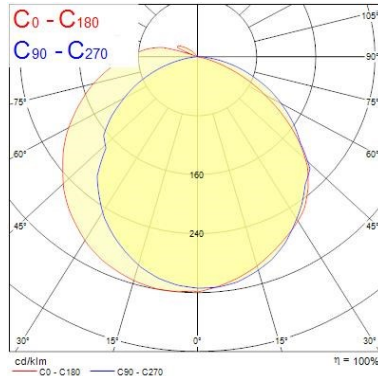

SylBatten LED

SYLBATTEN LED 605MM 1000LM 6000K EB (TP3)

0045182

Max. Luminaires per 13A C Breaker	79
Max. Luminaires per 16A C Breaker	98
Max. Luminaires per 20A C Breaker	122

Lifetime data

Lumen maintenance - L70 B50	50000
Lumen maintenance - L70 B20	30000
Lumen maintenance - L70 B10	15000
Lumen maintenance - L80 B50	30000
Lumen maintenance - L80 B20	30000
Lumen maintenance - L80 B10	15000
Lumen maintenance - L90 B50	15000
Lumen maintenance - L90 B20	15000
Lumen maintenance - L90 B10	15000
Average life (Nominal) (h)	50000

Physical data

Housing colour	White RAL 9016
IP rating	IP20
IK rating	IK07
Diffuser finish	Opal
Diffuser material	Polycarbonate
Nominal Product Length (mm)	605
Nominal Product Width (mm)	66
Nominal Product Height (mm)	76
Weight (kg)	1.292

Packaging

Single packaging type	Carton
Product EAN number	5410288451824
Packaging single length / height (cm)	64.6
Packaging single width (cm)	8.1
Packaging single depth (cm)	9.1
DUN14 (outer)	05410288451824
Units per outer package	1
Packaging outer length / height (cm)	64.6
Packaging outer width (cm)	8.1
Packaging outer depth (cm)	9.1

PHOTOMETRY

SylBatten LED

SYLBATTEN LED 605MM 1000LM 6000K EB (TP3)
0045182

TECHNICAL DRAWINGS