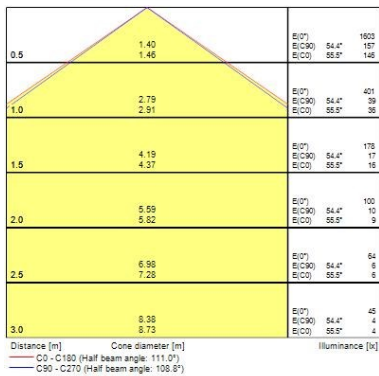

SylBatten LED

SYLBATTEN LED 605MM 1000LM 6000K EB (TP3)

0045182

Max. Luminaires per 13A C Breaker	79
Max. Luminaires per 16A C Breaker	98
Max. Luminaires per 20A C Breaker	122

Lifetime data

Lumen maintenance - L70 B50	50000
Lumen maintenance - L70 B20	30000
Lumen maintenance - L70 B10	15000
Lumen maintenance - L80 B50	30000
Lumen maintenance - L80 B20	30000
Lumen maintenance - L80 B10	15000
Lumen maintenance - L90 B50	15000
Lumen maintenance - L90 B20	15000
Lumen maintenance - L90 B10	15000
Average life (Nominal) (h)	50000

Physical data

Housing colour	White RAL 9016
IP rating	IP20
IK rating	IK07
Diffuser finish	Opal
Diffuser material	Polycarbonate
Nominal Product Length (mm)	605
Nominal Product Width (mm)	66
Nominal Product Height (mm)	76
Weight (kg)	1.292

Packaging

Single packaging type	Carton
Product EAN number	5410288451824
Packaging single length / height (cm)	64.6
Packaging single width (cm)	8.1
Packaging single depth (cm)	9.1
DUN14 (outer)	05410288451824
Units per outer package	1
Packaging outer length / height (cm)	64.6
Packaging outer width (cm)	8.1
Packaging outer depth (cm)	9.1

PHOTOMETRY

SylBatten LED

SYLBATTEN LED 605MM 1000LM 6000K EB (TP3)
0045182

TECHNICAL DRAWINGS