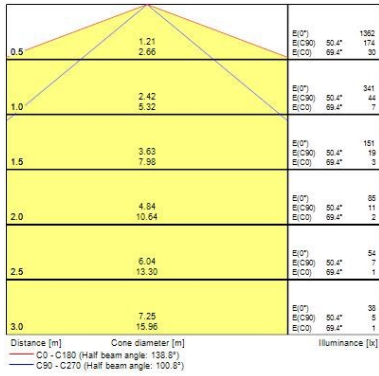

SylBatten LED

SYLBATTEN LED 605MM 1000LM 6000K EB (TP3)

0045182

Max. Luminaires per 13A C Breaker	79
Max. Luminaires per 16A C Breaker	98
Max. Luminaires per 20A C Breaker	122

Lifetime data

Lumen maintenance - L70 B50	50000
Lumen maintenance - L70 B20	30000
Lumen maintenance - L70 B10	15000
Lumen maintenance - L80 B50	30000
Lumen maintenance - L80 B20	30000
Lumen maintenance - L80 B10	15000
Lumen maintenance - L90 B50	15000
Lumen maintenance - L90 B20	15000
Lumen maintenance - L90 B10	15000
Average life (Nominal) (h)	50000

Physical data

Housing colour	White RAL 9016
IP rating	IP20
IK rating	IK07
Diffuser finish	Opal
Diffuser material	Polycarbonate
Nominal Product Length (mm)	605
Nominal Product Width (mm)	66
Nominal Product Height (mm)	76
Weight (kg)	1.292

Packaging

Single packaging type	Carton
Product EAN number	5410288451824
Packaging single length / height (cm)	64.6
Packaging single width (cm)	8.1
Packaging single depth (cm)	9.1
DUN14 (outer)	05410288451824
Units per outer package	1
Packaging outer length / height (cm)	64.6
Packaging outer width (cm)	8.1
Packaging outer depth (cm)	9.1

PHOTOMETRY

SylBatten LED

SYLBATTEN LED 605MM 1000LM 6000K EB (TP3)
0045182

TECHNICAL DRAWINGS