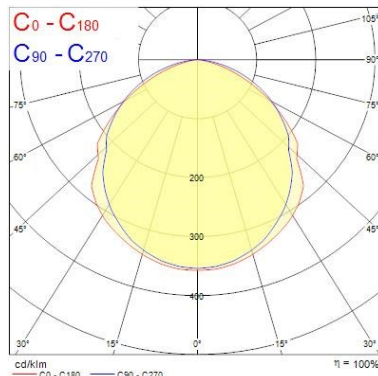

SylBatten LED

SYLBATTEN LED 605MM 1000LM 6000K EB (TP3)

0045182

Max. Luminaires per 13A C Breaker	79
Max. Luminaires per 16A C Breaker	98
Max. Luminaires per 20A C Breaker	122

Lifetime data

Lumen maintenance - L70 B50	50000
Lumen maintenance - L70 B20	30000
Lumen maintenance - L70 B10	15000
Lumen maintenance - L80 B50	30000
Lumen maintenance - L80 B20	30000
Lumen maintenance - L80 B10	15000
Lumen maintenance - L90 B50	15000
Lumen maintenance - L90 B20	15000
Lumen maintenance - L90 B10	15000
Average life (Nominal) (h)	50000

Physical data

Housing colour	White RAL 9016
IP rating	IP20
IK rating	IK07
Diffuser finish	Opal
Diffuser material	Polycarbonate
Nominal Product Length (mm)	605
Nominal Product Width (mm)	66
Nominal Product Height (mm)	76
Weight (kg)	1.292

Packaging

Single packaging type	Carton
Product EAN number	5410288451824
Packaging single length / height (cm)	64.6
Packaging single width (cm)	8.1
Packaging single depth (cm)	9.1
DUN14 (outer)	05410288451824
Units per outer package	1
Packaging outer length / height (cm)	64.6
Packaging outer width (cm)	8.1
Packaging outer depth (cm)	9.1

PHOTOMETRY

SylBatten LED

SYLBATTEN LED 605MM 1000LM 6000K EB (TP3)
0045182

TECHNICAL DRAWINGS