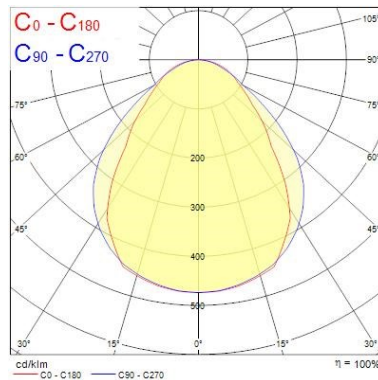

Officelyte SylSmart LED

OFFICELYTE 600X600 HO 4K SSH01 EM
2069260

Lumen maintenance - L80 B10	60000
Lumen maintenance - L90 B50	34000
Lumen maintenance - L90 B20	48000
Lumen maintenance - L90 B10	60000

Physical data

Housing colour	White - RAL9016
IP rating	IP20
IK rating	IK02
Diffuser finish	Satine
Diffuser material	Acrylic
Nominal Product Length (mm)	595
Nominal Product Width (mm)	595
Nominal Product Height (mm)	87
Weight (kg)	7.1
Recessed Depth (mm)	200

Packaging

Single packaging type	Carton
Product EAN number	5025768692606
Packaging single length / height (cm)	63.5
Packaging single width (cm)	73.0
Packaging single depth (cm)	15.5
DUN14 (outer)	05025768692606
Units per outer package	1
Packaging outer length / height (cm)	63.5
Packaging outer width (cm)	73.0
Packaging outer depth (cm)	15.5

PHOTOMETRY