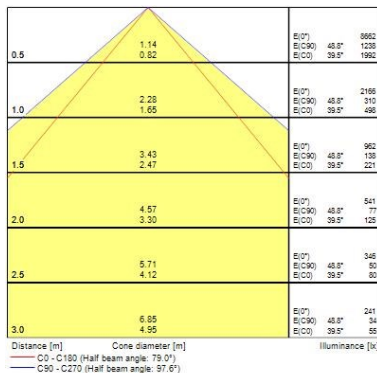

Officelyte SylSmart LED

OFFICELYTE 600X600 HO 4K SSH01 EM
2069260

Lumen maintenance - L80 B10	60000
Lumen maintenance - L90 B50	34000
Lumen maintenance - L90 B20	48000
Lumen maintenance - L90 B10	60000

Physical data

Housing colour	White - RAL9016
IP rating	IP20
IK rating	IK02
Diffuser finish	Satine
Diffuser material	Acrylic
Nominal Product Length (mm)	595
Nominal Product Width (mm)	595
Nominal Product Height (mm)	87
Weight (kg)	7.1
Recessed Depth (mm)	200

Packaging

Single packaging type	Carton
Product EAN number	5025768692606
Packaging single length / height (cm)	63.5
Packaging single width (cm)	73.0
Packaging single depth (cm)	15.5
DUN14 (outer)	05025768692606
Units per outer package	1
Packaging outer length / height (cm)	63.5
Packaging outer width (cm)	73.0
Packaging outer depth (cm)	15.5

PHOTOMETRY