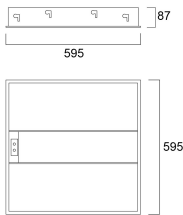

OFFICELYTE 600X600 HO 4K SSH01 EM
2069260

Lumen maintenance - L80 B10	60000
Lumen maintenance - L90 B50	34000
Lumen maintenance - L90 B20	48000
Lumen maintenance - L90 B10	60000

Physical data

Housing colour	White - RAL9016
IP rating	IP20
IK rating	IK02
Diffuser finish	Satine
Diffuser material	Acrylic
Nominal Product Length (mm)	595
Nominal Product Width (mm)	595
Nominal Product Height (mm)	87
Weight (kg)	7.1
Recessed Depth (mm)	200

Packaging

Single packaging type	Carton
Product EAN number	5025768692606
Packaging single length / height (cm)	63.5
Packaging single width (cm)	73.0
Packaging single depth (cm)	15.5
DUN14 (outer)	05025768692606
Units per outer package	1
Packaging outer length / height (cm)	63.5
Packaging outer width (cm)	73.0
Packaging outer depth (cm)	15.5

PHOTOMETRY

Officelyte SylSmart LED

OFFICELYTE 600X600 HO 4K SSH01 EM
2069260

0.5	1.14 0.62	E(0°) E(C90) E(C0)	442 63 102
1.0	2.28 1.65	E(0°) E(C90) E(C0)	110 16 25
1.5	3.43 2.47	E(0°) E(C90) E(C0)	49 7 11
2.0	4.57 3.30	E(0°) E(C90) E(C0)	23 4 6
2.5	5.71 4.12	E(0°) E(C90) E(C0)	18 3 4
3.0	6.85 4.95	E(0°) E(C90) E(C0)	12 2 3

Distance [m] Cone diameter [m] Illuminance [lx]

— C0 - C180 (Half beam angle: 78.0°)
— C90 - C270 (Half beam angle: 97.6°)

TECHNICAL DRAWINGS

Officelyte SylSmart LED OFFICELYTE 600X600 HO 4K SSH01 EM 2069260