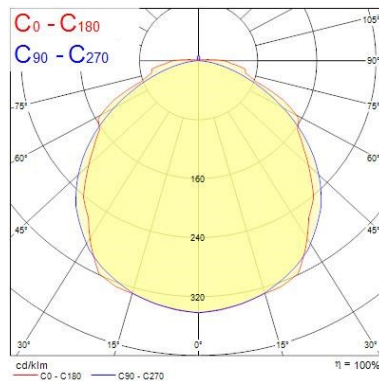

Optical data

Fixture luminous flux (lm)	4950
Luminaire efficacy (lm/W)	160
Colour temperature (K)	4000
Light colour	Neutral White
CRI (Ra)	80
Colour Variation Initial (SDCM)	3
Beam Angle (°)	100
Distribution type	Direct
Photobiological Risk Group	RG0

Safety data

Dry applications use only	No
---------------------------	----

PHOTOMETRY

Distance [m]	Cone diameter [m]	E(0°)	E(C90)	E(C0)
0.5	1.43 1.34	8830	666	728
1.0	2.86 2.68	1705	161	151
1.5	4.29 4.02	758	72	81
2.0	5.71 5.37	426	40	46
2.5	7.14 6.71	273	26	29
3.0	8.57 8.05	189	18	20

Distance [m] Cone diameter [m] Illuminance [lx]

— C0 - C180 (Half beam angle: 106.6°)
— C90 - C270 (Half beam angle: 110.0°)

Hydroproof LED G3 DALI

HYDROPROOF LED G3 1500mm Single 4K DALI
0048796

TECHNICAL DRAWINGS