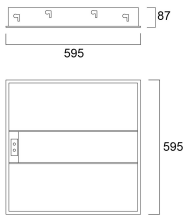

Officelyte SylSmart LED

OFFICELYTE 600X600 HE 4K SSH01 EM
2069248

Lumen maintenance - L90 B20	48000
Lumen maintenance - L90 B10	60000

Physical data

Housing colour	White - RAL9016
IP rating	IP20
IK rating	IK02
Diffuser finish	Satine
Diffuser material	Acrylic
Nominal Product Length (mm)	595
Nominal Product Width (mm)	595
Nominal Product Height (mm)	87
Weight (kg)	7.1
Recessed Depth (mm)	200

Packaging

Single packaging type	Carton
Product EAN number	5025768692484
Packaging single length / height (cm)	63.5
Packaging single width (cm)	73.0
Packaging single depth (cm)	15.5
DUN14 (outer)	05025768692484
Units per outer package	1
Packaging outer length / height (cm)	63.5
Packaging outer width (cm)	73.0
Packaging outer depth (cm)	15.5

PHOTOMETRY

Distance [m]	Cone diameter [m]	E(0°)	E(C90)	E(C0)	Illuminance [lx]
0.5	1.14 0.82	419	48.8° 90	39.4° 90	
1.0	2.28 1.64	106	48.8° 15	39.4° 24	
1.5	3.43 2.46	47	48.8° 7	39.4° 11	
2.0	4.57 3.29	28	48.8° 4	39.4° 6	
2.5	5.71 4.11	17	48.8° 2	39.4° 4	
3.0	6.86 4.93	12	48.8° 1	39.4° 3	

Distance [m] Cone diameter [m] Illuminance [lx]

— C0 - C180 (Half beam angle: 78.8°)
— C90 - C270 (Half beam angle: 97.6°)

Officelyte SylSmart LED

OFFICELYTE 600X600 HE 4K SSH01 EM
2069248

TECHNICAL DRAWINGS