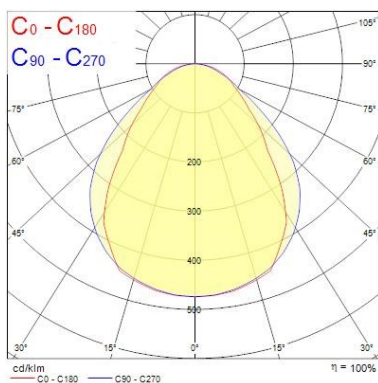

Officelyte SylSmart LED

OFFICELYTE 600X600 HE 4K SSH01 EM
2069248

Lumen maintenance - L90 B20	48000
Lumen maintenance - L90 B10	60000

Physical data

Housing colour	White - RAL9016
IP rating	IP20
IK rating	IK02
Diffuser finish	Satine
Diffuser material	Acrylic
Nominal Product Length (mm)	595
Nominal Product Width (mm)	595
Nominal Product Height (mm)	87
Weight (kg)	7.1
Recessed Depth (mm)	200

PHOTOMETRY

Distance [m]	Cone diameter [m]	E(0°)	E(C90)	E(C0)	Illuminance [lx]
0.5	1.14 0.82	419	48.8° 90	39.4° 90	
1.0	2.28 1.64	106	48.8° 15	39.4° 24	
1.5	3.43 2.46	47	48.8° 7	39.4° 11	
2.0	4.57 3.29	28	48.8° 4	39.4° 6	
2.5	5.71 4.11	17	48.8° 2	39.4° 4	
3.0	6.86 4.93	12	48.8° 1	39.4° 3	