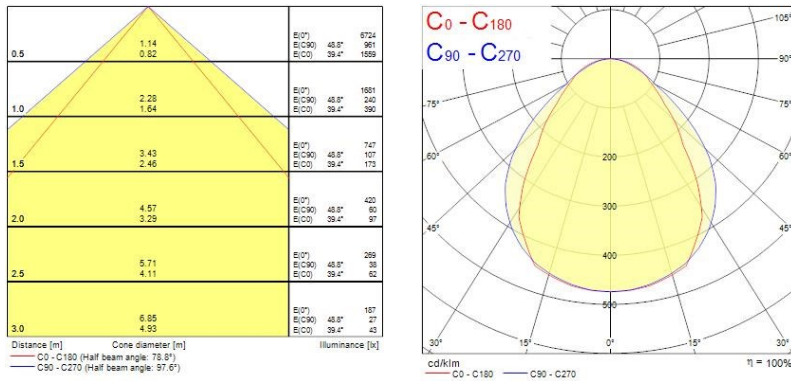

Officelyte SylSmart LED

OFFICELYTE 600X600 HE 4K SSH01 EM
2069248

Lumen maintenance - L90 B20	48000
Lumen maintenance - L90 B10	60000

Physical data

Housing colour	White - RAL9016
IP rating	IP20
IK rating	IK02
Diffuser finish	Satine
Diffuser material	Acrylic
Nominal Product Length (mm)	595
Nominal Product Width (mm)	595
Nominal Product Height (mm)	87
Weight (kg)	7.1
Recessed Depth (mm)	200

PHOTOMETRY

Distance [m]	Cone diameter [m]	E(0°)	E(C90)	E(C0)	Illuminance [lx]
0.5	1.14 0.82	419	48.8° 90	39.4° 90	
1.0	2.28 1.64	106	48.8° 15	39.4° 24	
1.5	3.43 2.46	47	48.8° 7	39.4° 11	
2.0	4.57 3.29	28	48.8° 4	39.4° 6	
2.5	5.71 4.11	17	48.8° 2	39.4° 4	
3.0	6.86 4.93	12	48.8° 1	39.4° 3	

Distance [m] Cone diameter [m] Illuminance [lx]

— C0 - C180 (Half beam angle: 78.8°)
— C90 - C270 (Half beam angle: 97.6°)

Officelyte SylSmart LED

OFFICELYTE 600X600 HE 4K SSH01 EM
2069248

TECHNICAL DRAWINGS