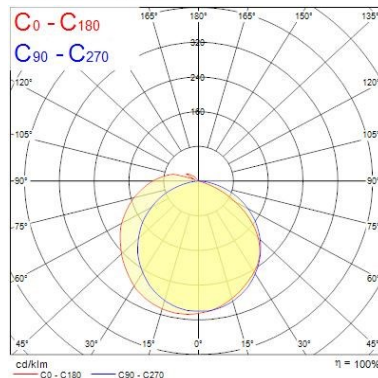

SylBatten LED

SYLBATTEN LED 1505MM 4000LM 3000K EB (TP3)

0045180

LED Flickering Rate	Medium (21% - 40%)
Max. Luminaires per 10A C Breaker	32
Max. Luminaires per 13A C Breaker	42
Max. Luminaires per 16A C Breaker	53
Max. Luminaires per 20A C Breaker	66

Lifetime data

Lumen maintenance - L70 B50	50000
Lumen maintenance - L70 B20	30000
Lumen maintenance - L70 B10	15000
Lumen maintenance - L80 B50	30000
Lumen maintenance - L80 B20	30000
Lumen maintenance - L80 B10	15000
Lumen maintenance - L90 B50	15000
Lumen maintenance - L90 B20	15000
Lumen maintenance - L90 B10	15000
Average life (Nominal) (h)	50000

Physical data

Housing colour	White RAL 9016
IP rating	IP20
IK rating	IK07
Diffuser finish	Opal
Diffuser material	Polycarbonate
Nominal Product Length (mm)	1505
Nominal Product Width (mm)	66
Nominal Product Height (mm)	76
Weight (kg)	3.19

Packaging

Single packaging type	Carton
Product EAN number	5410288451800
Packaging single length / height (cm)	154.4
Packaging single width (cm)	8.1
Packaging single depth (cm)	9.3
DUN14 (outer)	05410288451800
Units per outer package	1
Packaging outer length / height (cm)	154.4
Packaging outer width (cm)	8.1
Packaging outer depth (cm)	9.3

PHOTOMETRY

SylBatten LED SYLBATTEN LED 1505MM 4000LM 3000K EB (TP3) 0045180

TECHNICAL DRAWINGS