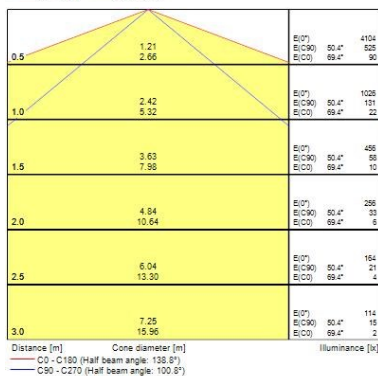

SylBatten LED

SYLBATTEN LED 1505MM 4000LM 3000K EB (TP3)

0045180

LED Flickering Rate	Medium (21% - 40%)
Max. Luminaires per 10A C Breaker	32
Max. Luminaires per 13A C Breaker	42
Max. Luminaires per 16A C Breaker	53
Max. Luminaires per 20A C Breaker	66

Lifetime data

Lumen maintenance - L70 B50	50000
Lumen maintenance - L70 B20	30000
Lumen maintenance - L70 B10	15000
Lumen maintenance - L80 B50	30000
Lumen maintenance - L80 B20	30000
Lumen maintenance - L80 B10	15000
Lumen maintenance - L90 B50	15000
Lumen maintenance - L90 B20	15000
Lumen maintenance - L90 B10	15000
Average life (Nominal) (h)	50000

Physical data

Housing colour	White RAL 9016
IP rating	IP20
IK rating	IK07
Diffuser finish	Opal
Diffuser material	Polycarbonate
Nominal Product Length (mm)	1505
Nominal Product Width (mm)	66
Nominal Product Height (mm)	76
Weight (kg)	3.19

Packaging

Single packaging type	Carton
Product EAN number	5410288451800
Packaging single length / height (cm)	154.4
Packaging single width (cm)	8.1
Packaging single depth (cm)	9.3
DUN14 (outer)	05410288451800
Units per outer package	1
Packaging outer length / height (cm)	154.4
Packaging outer width (cm)	8.1
Packaging outer depth (cm)	9.3

PHOTOMETRY

SylBatten LED SYLBATTEN LED 1505MM 4000LM 3000K EB (TP3) 0045180

TECHNICAL DRAWINGS