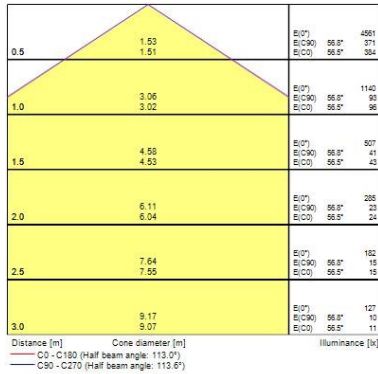

SylBatten LED

SYLBATTEN LED 1505MM 4000LM 3000K EB (TP3)

0045180

LED Flickering Rate	Medium (21% - 40%)
Max. Luminaires per 10A C Breaker	32
Max. Luminaires per 13A C Breaker	42
Max. Luminaires per 16A C Breaker	53
Max. Luminaires per 20A C Breaker	66

Lifetime data

Lumen maintenance - L70 B50	50000
Lumen maintenance - L70 B20	30000
Lumen maintenance - L70 B10	15000
Lumen maintenance - L80 B50	30000
Lumen maintenance - L80 B20	30000
Lumen maintenance - L80 B10	15000
Lumen maintenance - L90 B50	15000
Lumen maintenance - L90 B20	15000
Lumen maintenance - L90 B10	15000
Average life (Nominal) (h)	50000

Physical data

Housing colour	White RAL 9016
IP rating	IP20
IK rating	IK07
Diffuser finish	Opal
Diffuser material	Polycarbonate
Nominal Product Length (mm)	1505
Nominal Product Width (mm)	66
Nominal Product Height (mm)	76
Weight (kg)	3.19

Packaging

Single packaging type	Carton
Product EAN number	5410288451800
Packaging single length / height (cm)	154.4
Packaging single width (cm)	8.1
Packaging single depth (cm)	9.3
DUN14 (outer)	05410288451800
Units per outer package	1
Packaging outer length / height (cm)	154.4
Packaging outer width (cm)	8.1
Packaging outer depth (cm)	9.3

PHOTOMETRY

SylBatten LED SYLBATTEN LED 1505MM 4000LM 3000K EB (TP3) 0045180

TECHNICAL DRAWINGS