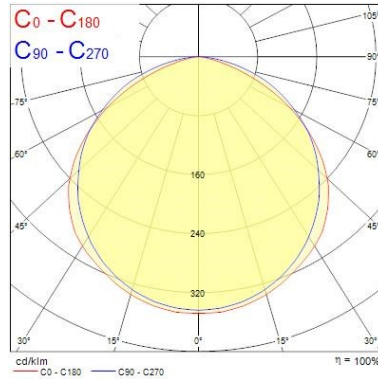

SylBatten LED

SYLBATTEN LED 1505MM 4000LM 3000K EB (TP3)

0045180

LED Flickering Rate	Medium (21% - 40%)
Max. Luminaires per 10A C Breaker	32
Max. Luminaires per 13A C Breaker	42
Max. Luminaires per 16A C Breaker	53
Max. Luminaires per 20A C Breaker	66

Lifetime data

Lumen maintenance - L70 B50	50000
Lumen maintenance - L70 B20	30000
Lumen maintenance - L70 B10	15000
Lumen maintenance - L80 B50	30000
Lumen maintenance - L80 B20	30000
Lumen maintenance - L80 B10	15000
Lumen maintenance - L90 B50	15000
Lumen maintenance - L90 B20	15000
Lumen maintenance - L90 B10	15000
Average life (Nominal) (h)	50000

Physical data

Housing colour	White RAL 9016
IP rating	IP20
IK rating	IK07
Diffuser finish	Opal
Diffuser material	Polycarbonate
Nominal Product Length (mm)	1505
Nominal Product Width (mm)	66
Nominal Product Height (mm)	76
Weight (kg)	3.19

Packaging

Single packaging type	Carton
Product EAN number	5410288451800
Packaging single length / height (cm)	154.4
Packaging single width (cm)	8.1
Packaging single depth (cm)	9.3
DUN14 (outer)	05410288451800
Units per outer package	1
Packaging outer length / height (cm)	154.4
Packaging outer width (cm)	8.1
Packaging outer depth (cm)	9.3

PHOTOMETRY

SylBatten LED SYLBATTEN LED 1505MM 4000LM 3000K EB (TP3) 0045180

TECHNICAL DRAWINGS