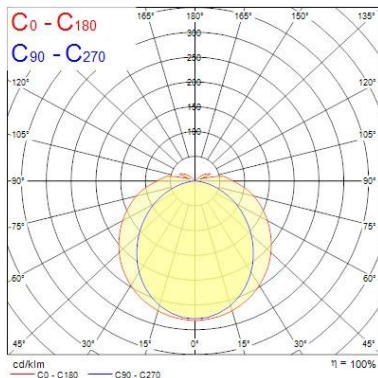

SylBatten LED

SYLBATTEN LED 1505MM 4000LM 3000K EB (TP3)

0045180

LED Flickering Rate	Medium (21% - 40%)
Max. Luminaires per 10A C Breaker	32
Max. Luminaires per 13A C Breaker	42
Max. Luminaires per 16A C Breaker	53
Max. Luminaires per 20A C Breaker	66

Lifetime data

Lumen maintenance - L70 B50	50000
Lumen maintenance - L70 B20	30000
Lumen maintenance - L70 B10	15000
Lumen maintenance - L80 B50	30000
Lumen maintenance - L80 B20	30000
Lumen maintenance - L80 B10	15000
Lumen maintenance - L90 B50	15000
Lumen maintenance - L90 B20	15000
Lumen maintenance - L90 B10	15000
Average life (Nominal) (h)	50000

Physical data

Housing colour	White RAL 9016
IP rating	IP20
IK rating	IK07
Diffuser finish	Opal
Diffuser material	Polycarbonate
Nominal Product Length (mm)	1505
Nominal Product Width (mm)	66
Nominal Product Height (mm)	76
Weight (kg)	3.19

Packaging

Single packaging type	Carton
Product EAN number	5410288451800
Packaging single length / height (cm)	154.4
Packaging single width (cm)	8.1
Packaging single depth (cm)	9.3
DUN14 (outer)	05410288451800
Units per outer package	1
Packaging outer length / height (cm)	154.4
Packaging outer width (cm)	8.1
Packaging outer depth (cm)	9.3

PHOTOMETRY

SylBatten LED SYLBATTEN LED 1505MM 4000LM 3000K EB (TP3) 0045180

TECHNICAL DRAWINGS