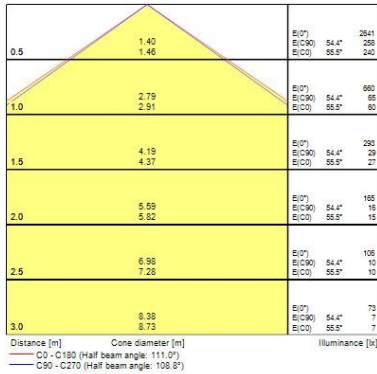

SylBatten LED

SYLBATTEN LED 605MM 2000LM 3000K EB (TP3)

0045177

LED Flickering Rate	Medium (21% - 40%)
Max. Luminaires per 10A C Breaker	32
Max. Luminaires per 13A C Breaker	42
Max. Luminaires per 16A C Breaker	53
Max. Luminaires per 20A C Breaker	66

Lifetime data

Lumen maintenance - L70 B50	50000
Lumen maintenance - L70 B20	30000
Lumen maintenance - L70 B10	15000
Lumen maintenance - L80 B50	30000
Lumen maintenance - L80 B20	30000
Lumen maintenance - L80 B10	15000
Lumen maintenance - L90 B50	15000
Lumen maintenance - L90 B20	15000
Lumen maintenance - L90 B10	15000
Average life (Nominal) (h)	50000

Physical data

Housing colour	White RAL 9016
IP rating	IP20
IK rating	IK07
Diffuser finish	Opal
Diffuser material	Polycarbonate
Nominal Product Length (mm)	605
Nominal Product Width (mm)	66
Nominal Product Height (mm)	76
Weight (kg)	1.432

Packaging

Single packaging type	Carton
Product EAN number	5410288451770
Packaging single length / height (cm)	64.9
Packaging single width (cm)	8.1
Packaging single depth (cm)	9.3
DUN14 (outer)	05410288451770
Units per outer package	1
Packaging outer length / height (cm)	64.9
Packaging outer width (cm)	8.1
Packaging outer depth (cm)	9.3

PHOTOMETRY

SylBatten LED

SYLBATTEN LED 605MM 2000LM 3000K EB (TP3)
0045177

TECHNICAL DRAWINGS