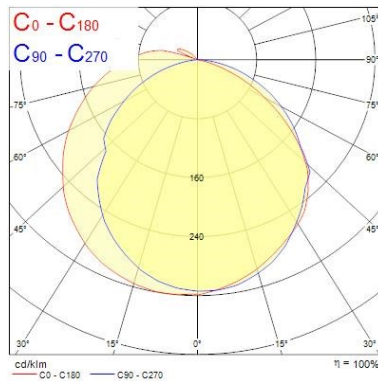

SylBatten LED

SYLBATTEN LED 605MM 2000LM 3000K EB (TP3)

0045177

LED Flickering Rate	Medium (21% - 40%)
Max. Luminaires per 10A C Breaker	32
Max. Luminaires per 13A C Breaker	42
Max. Luminaires per 16A C Breaker	53
Max. Luminaires per 20A C Breaker	66

Lifetime data

Lumen maintenance - L70 B50	50000
Lumen maintenance - L70 B20	30000
Lumen maintenance - L70 B10	15000
Lumen maintenance - L80 B50	30000
Lumen maintenance - L80 B20	30000
Lumen maintenance - L80 B10	15000
Lumen maintenance - L90 B50	15000
Lumen maintenance - L90 B20	15000
Lumen maintenance - L90 B10	15000
Average life (Nominal) (h)	50000

Physical data

Housing colour	White RAL 9016
IP rating	IP20
IK rating	IK07
Diffuser finish	Opal
Diffuser material	Polycarbonate
Nominal Product Length (mm)	605
Nominal Product Width (mm)	66
Nominal Product Height (mm)	76
Weight (kg)	1.432

Packaging

Single packaging type	Carton
Product EAN number	5410288451770
Packaging single length / height (cm)	64.9
Packaging single width (cm)	8.1
Packaging single depth (cm)	9.3
DUN14 (outer)	05410288451770
Units per outer package	1
Packaging outer length / height (cm)	64.9
Packaging outer width (cm)	8.1
Packaging outer depth (cm)	9.3

PHOTOMETRY

SylBatten LED

SYLBATTEN LED 605MM 2000LM 3000K EB (TP3)
0045177

TECHNICAL DRAWINGS