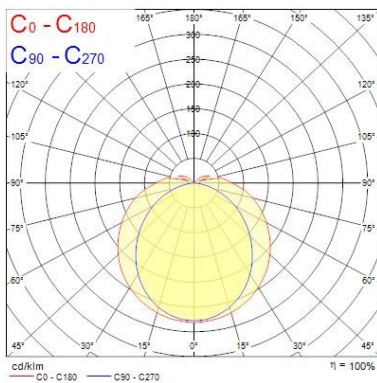

SylBatten LED

SYLBATTEN LED 605MM 2000LM 3000K EB (TP3)

0045177

LED Flickering Rate	Medium (21% - 40%)
Max. Luminaires per 10A C Breaker	32
Max. Luminaires per 13A C Breaker	42
Max. Luminaires per 16A C Breaker	53
Max. Luminaires per 20A C Breaker	66

Lifetime data

Lumen maintenance - L70 B50	50000
Lumen maintenance - L70 B20	30000
Lumen maintenance - L70 B10	15000
Lumen maintenance - L80 B50	30000
Lumen maintenance - L80 B20	30000
Lumen maintenance - L80 B10	15000
Lumen maintenance - L90 B50	15000
Lumen maintenance - L90 B20	15000
Lumen maintenance - L90 B10	15000
Average life (Nominal) (h)	50000

Physical data

Housing colour	White RAL 9016
IP rating	IP20
IK rating	IK07
Diffuser finish	Opal
Diffuser material	Polycarbonate
Nominal Product Length (mm)	605
Nominal Product Width (mm)	66
Nominal Product Height (mm)	76
Weight (kg)	1.432

Packaging

Single packaging type	Carton
Product EAN number	5410288451770
Packaging single length / height (cm)	64.9
Packaging single width (cm)	8.1
Packaging single depth (cm)	9.3
DUN14 (outer)	05410288451770
Units per outer package	1
Packaging outer length / height (cm)	64.9
Packaging outer width (cm)	8.1
Packaging outer depth (cm)	9.3

PHOTOMETRY

SylBatten LED

SYLBATTEN LED 605MM 2000LM 3000K EB (TP3)
0045177

TECHNICAL DRAWINGS