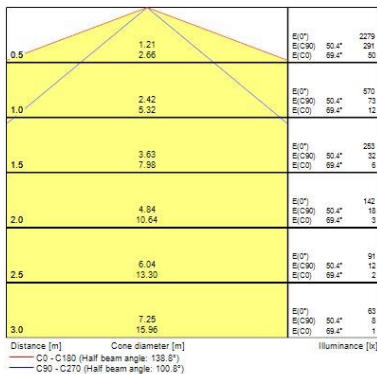

SylBatten LED

SYLBATTEN LED 605MM 2000LM 3000K EB (TP3)

0045177

LED Flickering Rate	Medium (21% - 40%)
Max. Luminaires per 10A C Breaker	32
Max. Luminaires per 13A C Breaker	42
Max. Luminaires per 16A C Breaker	53
Max. Luminaires per 20A C Breaker	66

Lifetime data

Lumen maintenance - L70 B50	50000
Lumen maintenance - L70 B20	30000
Lumen maintenance - L70 B10	15000
Lumen maintenance - L80 B50	30000
Lumen maintenance - L80 B20	30000
Lumen maintenance - L80 B10	15000
Lumen maintenance - L90 B50	15000
Lumen maintenance - L90 B20	15000
Lumen maintenance - L90 B10	15000
Average life (Nominal) (h)	50000

Physical data

Housing colour	White RAL 9016
IP rating	IP20
IK rating	IK07
Diffuser finish	Opal
Diffuser material	Polycarbonate
Nominal Product Length (mm)	605
Nominal Product Width (mm)	66
Nominal Product Height (mm)	76
Weight (kg)	1.432

Packaging

Single packaging type	Carton
Product EAN number	5410288451770
Packaging single length / height (cm)	64.9
Packaging single width (cm)	8.1
Packaging single depth (cm)	9.3
DUN14 (outer)	05410288451770
Units per outer package	1
Packaging outer length / height (cm)	64.9
Packaging outer width (cm)	8.1
Packaging outer depth (cm)	9.3

PHOTOMETRY

SylBatten LED

SYLBATTEN LED 605MM 2000LM 3000K EB (TP3)
0045177

TECHNICAL DRAWINGS