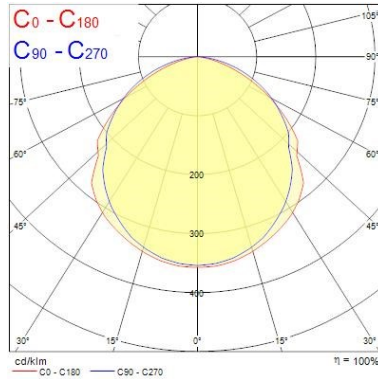

SylBatten LED

SYLBATTEN LED 605MM 2000LM 3000K EB (TP3)

0045177

LED Flickering Rate	Medium (21% - 40%)
Max. Luminaires per 10A C Breaker	32
Max. Luminaires per 13A C Breaker	42
Max. Luminaires per 16A C Breaker	53
Max. Luminaires per 20A C Breaker	66

Lifetime data

Lumen maintenance - L70 B50	50000
Lumen maintenance - L70 B20	30000
Lumen maintenance - L70 B10	15000
Lumen maintenance - L80 B50	30000
Lumen maintenance - L80 B20	30000
Lumen maintenance - L80 B10	15000
Lumen maintenance - L90 B50	15000
Lumen maintenance - L90 B20	15000
Lumen maintenance - L90 B10	15000
Average life (Nominal) (h)	50000

Physical data

Housing colour	White RAL 9016
IP rating	IP20
IK rating	IK07
Diffuser finish	Opal
Diffuser material	Polycarbonate
Nominal Product Length (mm)	605
Nominal Product Width (mm)	66
Nominal Product Height (mm)	76
Weight (kg)	1.432

Packaging

Single packaging type	Carton
Product EAN number	5410288451770
Packaging single length / height (cm)	64.9
Packaging single width (cm)	8.1
Packaging single depth (cm)	9.3
DUN14 (outer)	05410288451770
Units per outer package	1
Packaging outer length / height (cm)	64.9
Packaging outer width (cm)	8.1
Packaging outer depth (cm)	9.3

PHOTOMETRY

SylBatten LED

SYLBATTEN LED 605MM 2000LM 3000K EB (TP3)
0045177

TECHNICAL DRAWINGS