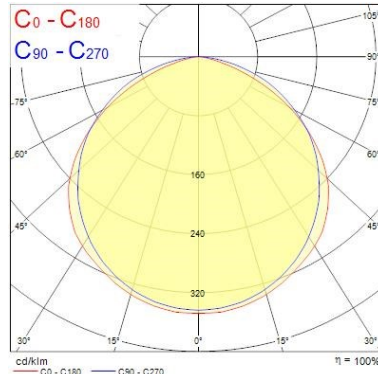

SylBatten LED

SYLBATTEN LED 1205MM 5500LM 4000K EB (TP3)

0045173

LED Flickering Rate	Medium (21% - 40%)
Max. Luminaires per 10A C Breaker	19
Max. Luminaires per 13A C Breaker	25
Max. Luminaires per 16A C Breaker	31
Max. Luminaires per 20A C Breaker	38

Lifetime data

Lumen maintenance - L70 B50	50000
Lumen maintenance - L70 B20	30000
Lumen maintenance - L70 B10	15000
Lumen maintenance - L80 B50	30000
Lumen maintenance - L80 B20	30000
Lumen maintenance - L80 B10	15000
Lumen maintenance - L90 B50	15000
Lumen maintenance - L90 B20	15000
Lumen maintenance - L90 B10	15000
Average life (Nominal) (h)	50000

Physical data

Housing colour	White RAL 9016
IP rating	IP20
IK rating	IK07
Diffuser finish	Opal
Diffuser material	Polycarbonate
Nominal Product Length (mm)	1205
Nominal Product Width (mm)	66
Nominal Product Height (mm)	76
Weight (kg)	2.568

Packaging

Single packaging type	Carton
Product EAN number	5410288451732
Packaging single length / height (cm)	124.2
Packaging single width (cm)	8.1
Packaging single depth (cm)	9.2
DUN14 (outer)	05410288451732
Units per outer package	1
Packaging outer length / height (cm)	124.2
Packaging outer width (cm)	8.1
Packaging outer depth (cm)	9.2

PHOTOMETRY

SylBatten LED SYLBATTEN LED 1205MM 5500LM 4000K EB (TP3) 0045173

TECHNICAL DRAWINGS