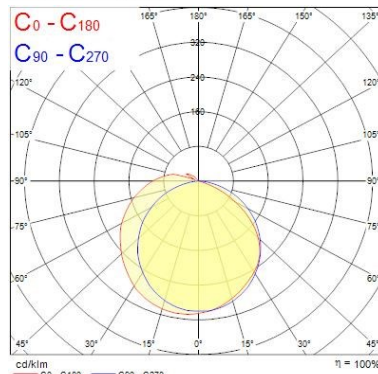

SylBatten LED

SYLBATTEN LED 1205MM 5500LM 4000K EB (TP3)

0045173

LED Flickering Rate	Medium (21% - 40%)
Max. Luminaires per 10A C Breaker	19
Max. Luminaires per 13A C Breaker	25
Max. Luminaires per 16A C Breaker	31
Max. Luminaires per 20A C Breaker	38

Lifetime data

Lumen maintenance - L70 B50	50000
Lumen maintenance - L70 B20	30000
Lumen maintenance - L70 B10	15000
Lumen maintenance - L80 B50	30000
Lumen maintenance - L80 B20	30000
Lumen maintenance - L80 B10	15000
Lumen maintenance - L90 B50	15000
Lumen maintenance - L90 B20	15000
Lumen maintenance - L90 B10	15000
Average life (Nominal) (h)	50000

Physical data

Housing colour	White RAL 9016
IP rating	IP20
IK rating	IK07
Diffuser finish	Opal
Diffuser material	Polycarbonate
Nominal Product Length (mm)	1205
Nominal Product Width (mm)	66
Nominal Product Height (mm)	76
Weight (kg)	2.568

Packaging

Single packaging type	Carton
Product EAN number	5410288451732
Packaging single length / height (cm)	124.2
Packaging single width (cm)	8.1
Packaging single depth (cm)	9.2
DUN14 (outer)	05410288451732
Units per outer package	1
Packaging outer length / height (cm)	124.2
Packaging outer width (cm)	8.1
Packaging outer depth (cm)	9.2

PHOTOMETRY

SylBatten LED SYLBATTEN LED 1205MM 5500LM 4000K EB (TP3) 0045173

TECHNICAL DRAWINGS