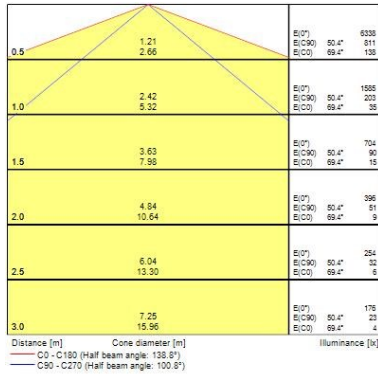

SylBatten LED

SYLBATTEN LED 1205MM 5500LM 4000K EB (TP3)

0045173

LED Flickering Rate	Medium (21% - 40%)
Max. Luminaires per 10A C Breaker	19
Max. Luminaires per 13A C Breaker	25
Max. Luminaires per 16A C Breaker	31
Max. Luminaires per 20A C Breaker	38

Lifetime data

Lumen maintenance - L70 B50	50000
Lumen maintenance - L70 B20	30000
Lumen maintenance - L70 B10	15000
Lumen maintenance - L80 B50	30000
Lumen maintenance - L80 B20	30000
Lumen maintenance - L80 B10	15000
Lumen maintenance - L90 B50	15000
Lumen maintenance - L90 B20	15000
Lumen maintenance - L90 B10	15000
Average life (Nominal) (h)	50000

Physical data

Housing colour	White RAL 9016
IP rating	IP20
IK rating	IK07
Diffuser finish	Opal
Diffuser material	Polycarbonate
Nominal Product Length (mm)	1205
Nominal Product Width (mm)	66
Nominal Product Height (mm)	76
Weight (kg)	2.568

Packaging

Single packaging type	Carton
Product EAN number	5410288451732
Packaging single length / height (cm)	124.2
Packaging single width (cm)	8.1
Packaging single depth (cm)	9.2
DUN14 (outer)	05410288451732
Units per outer package	1
Packaging outer length / height (cm)	124.2
Packaging outer width (cm)	8.1
Packaging outer depth (cm)	9.2

PHOTOMETRY

SylBatten LED SYLBATTEN LED 1205MM 5500LM 4000K EB (TP3) 0045173

TECHNICAL DRAWINGS