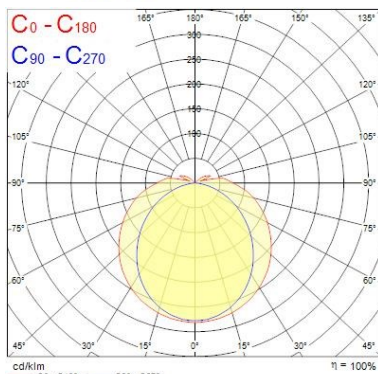

SylBatten LED

SYLBATTEN LED 1205MM 5500LM 4000K EB (TP3)

0045173

LED Flickering Rate	Medium (21% - 40%)
Max. Luminaires per 10A C Breaker	19
Max. Luminaires per 13A C Breaker	25
Max. Luminaires per 16A C Breaker	31
Max. Luminaires per 20A C Breaker	38

Lifetime data

Lumen maintenance - L70 B50	50000
Lumen maintenance - L70 B20	30000
Lumen maintenance - L70 B10	15000
Lumen maintenance - L80 B50	30000
Lumen maintenance - L80 B20	30000
Lumen maintenance - L80 B10	15000
Lumen maintenance - L90 B50	15000
Lumen maintenance - L90 B20	15000
Lumen maintenance - L90 B10	15000
Average life (Nominal) (h)	50000

Physical data

Housing colour	White RAL 9016
IP rating	IP20
IK rating	IK07
Diffuser finish	Opal
Diffuser material	Polycarbonate
Nominal Product Length (mm)	1205
Nominal Product Width (mm)	66
Nominal Product Height (mm)	76
Weight (kg)	2.568

Packaging

Single packaging type	Carton
Product EAN number	5410288451732
Packaging single length / height (cm)	124.2
Packaging single width (cm)	8.1
Packaging single depth (cm)	9.2
DUN14 (outer)	05410288451732
Units per outer package	1
Packaging outer length / height (cm)	124.2
Packaging outer width (cm)	8.1
Packaging outer depth (cm)	9.2

PHOTOMETRY

SylBatten LED SYLBATTEN LED 1205MM 5500LM 4000K EB (TP3) 0045173

TECHNICAL DRAWINGS