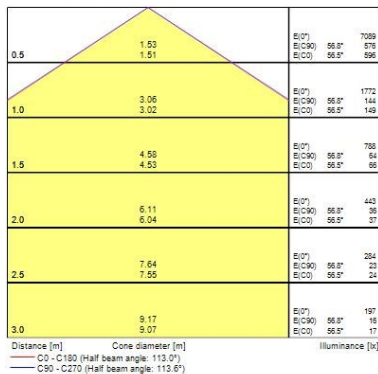

SylBatten LED

SYLBATTEN LED 1205MM 5500LM 4000K EB (TP3)

0045173

LED Flickering Rate	Medium (21% - 40%)
Max. Luminaires per 10A C Breaker	19
Max. Luminaires per 13A C Breaker	25
Max. Luminaires per 16A C Breaker	31
Max. Luminaires per 20A C Breaker	38

Lifetime data

Lumen maintenance - L70 B50	50000
Lumen maintenance - L70 B20	30000
Lumen maintenance - L70 B10	15000
Lumen maintenance - L80 B50	30000
Lumen maintenance - L80 B20	30000
Lumen maintenance - L80 B10	15000
Lumen maintenance - L90 B50	15000
Lumen maintenance - L90 B20	15000
Lumen maintenance - L90 B10	15000
Average life (Nominal) (h)	50000

Physical data

Housing colour	White RAL 9016
IP rating	IP20
IK rating	IK07
Diffuser finish	Opal
Diffuser material	Polycarbonate
Nominal Product Length (mm)	1205
Nominal Product Width (mm)	66
Nominal Product Height (mm)	76
Weight (kg)	2.568

Packaging

Single packaging type	Carton
Product EAN number	5410288451732
Packaging single length / height (cm)	124.2
Packaging single width (cm)	8.1
Packaging single depth (cm)	9.2
DUN14 (outer)	05410288451732
Units per outer package	1
Packaging outer length / height (cm)	124.2
Packaging outer width (cm)	8.1
Packaging outer depth (cm)	9.2

PHOTOMETRY

SylBatten LED SYLBATTEN LED 1205MM 5500LM 4000K EB (TP3) 0045173

TECHNICAL DRAWINGS