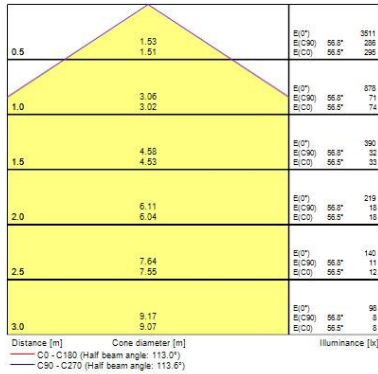

SylBatten LED

SYLBATTEN LED 1205MM 3000LM 4000K EB (TP3)

0045172

LED Flickering Rate	Medium (21% - 40%)
Max. Luminaires per 10A C Breaker	32
Max. Luminaires per 13A C Breaker	42
Max. Luminaires per 16A C Breaker	53
Max. Luminaires per 20A C Breaker	66

Lifetime data

Lumen maintenance - L70 B50	50000
Lumen maintenance - L70 B20	30000
Lumen maintenance - L70 B10	15000
Lumen maintenance - L80 B50	30000
Lumen maintenance - L80 B20	30000
Lumen maintenance - L80 B10	15000
Lumen maintenance - L90 B50	15000
Lumen maintenance - L90 B20	15000
Lumen maintenance - L90 B10	15000
Average life (Nominal) (h)	50000

Physical data

Housing colour	White RAL 9016
IP rating	IP20
IK rating	IK07
Diffuser finish	Opal
Diffuser material	Polycarbonate
Nominal Product Length (mm)	1205
Nominal Product Width (mm)	66
Nominal Product Height (mm)	76
Weight (kg)	2.546

Packaging

Single packaging type	Carton
Product EAN number	5410288451725
Packaging single length / height (cm)	124.2
Packaging single width (cm)	8.1
Packaging single depth (cm)	9.2
DUN14 (outer)	05410288451725
Units per outer package	1
Packaging outer length / height (cm)	124.2
Packaging outer width (cm)	8.1
Packaging outer depth (cm)	9.2

PHOTOMETRY

SylBatten LED

SYLBATTEN LED 1205MM 3000LM 4000K EB (TP3)
0045172

TECHNICAL DRAWINGS