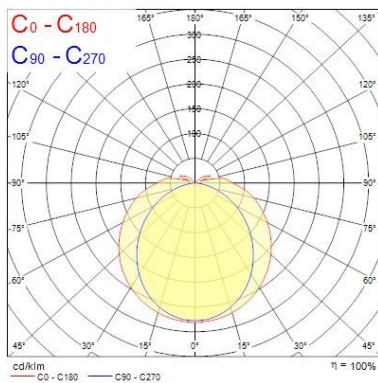

SylBatten LED

SYLBATTEN LED 1205MM 3000LM 4000K EB (TP3)

0045172

LED Flickering Rate	Medium (21% - 40%)
Max. Luminaires per 10A C Breaker	32
Max. Luminaires per 13A C Breaker	42
Max. Luminaires per 16A C Breaker	53
Max. Luminaires per 20A C Breaker	66

Lifetime data

Lumen maintenance - L70 B50	50000
Lumen maintenance - L70 B20	30000
Lumen maintenance - L70 B10	15000
Lumen maintenance - L80 B50	30000
Lumen maintenance - L80 B20	30000
Lumen maintenance - L80 B10	15000
Lumen maintenance - L90 B50	15000
Lumen maintenance - L90 B20	15000
Lumen maintenance - L90 B10	15000
Average life (Nominal) (h)	50000

Physical data

Housing colour	White RAL 9016
IP rating	IP20
IK rating	IK07
Diffuser finish	Opal
Diffuser material	Polycarbonate
Nominal Product Length (mm)	1205
Nominal Product Width (mm)	66
Nominal Product Height (mm)	76
Weight (kg)	2.546

Packaging

Single packaging type	Carton
Product EAN number	5410288451725
Packaging single length / height (cm)	124.2
Packaging single width (cm)	8.1
Packaging single depth (cm)	9.2
DUN14 (outer)	05410288451725
Units per outer package	1
Packaging outer length / height (cm)	124.2
Packaging outer width (cm)	8.1
Packaging outer depth (cm)	9.2

PHOTOMETRY

SylBatten LED

SYLBATTEN LED 1205MM 3000LM 4000K EB (TP3)
0045172

TECHNICAL DRAWINGS