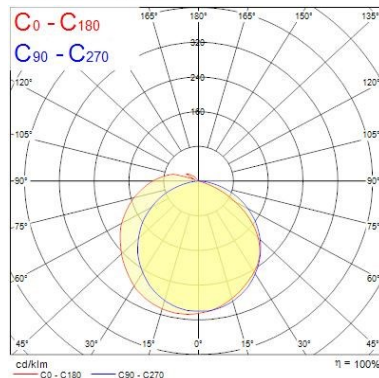

SylBatten LED

SYLBATTEN LED 1205MM 3000LM 4000K EB (TP3)

0045172

LED Flickering Rate	Medium (21% - 40%)
Max. Luminaires per 10A C Breaker	32
Max. Luminaires per 13A C Breaker	42
Max. Luminaires per 16A C Breaker	53
Max. Luminaires per 20A C Breaker	66

Lifetime data

Lumen maintenance - L70 B50	50000
Lumen maintenance - L70 B20	30000
Lumen maintenance - L70 B10	15000
Lumen maintenance - L80 B50	30000
Lumen maintenance - L80 B20	30000
Lumen maintenance - L80 B10	15000
Lumen maintenance - L90 B50	15000
Lumen maintenance - L90 B20	15000
Lumen maintenance - L90 B10	15000
Average life (Nominal) (h)	50000

Physical data

Housing colour	White RAL 9016
IP rating	IP20
IK rating	IK07
Diffuser finish	Opal
Diffuser material	Polycarbonate
Nominal Product Length (mm)	1205
Nominal Product Width (mm)	66
Nominal Product Height (mm)	76
Weight (kg)	2.546

Packaging

Single packaging type	Carton
Product EAN number	5410288451725
Packaging single length / height (cm)	124.2
Packaging single width (cm)	8.1
Packaging single depth (cm)	9.2
DUN14 (outer)	05410288451725
Units per outer package	1
Packaging outer length / height (cm)	124.2
Packaging outer width (cm)	8.1
Packaging outer depth (cm)	9.2

PHOTOMETRY

SylBatten LED

SYLBATTEN LED 1205MM 3000LM 4000K EB (TP3)
0045172

TECHNICAL DRAWINGS