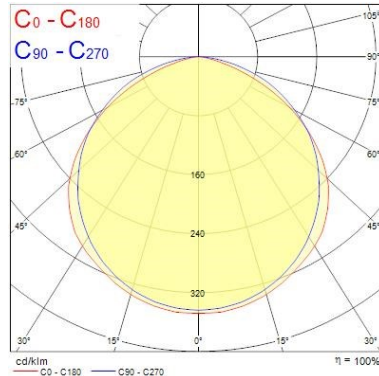

SylBatten LED

SYLBATTEN LED 1205MM 3000LM 4000K EB (TP3)

0045172

LED Flickering Rate	Medium (21% - 40%)
Max. Luminaires per 10A C Breaker	32
Max. Luminaires per 13A C Breaker	42
Max. Luminaires per 16A C Breaker	53
Max. Luminaires per 20A C Breaker	66

Lifetime data

Lumen maintenance - L70 B50	50000
Lumen maintenance - L70 B20	30000
Lumen maintenance - L70 B10	15000
Lumen maintenance - L80 B50	30000
Lumen maintenance - L80 B20	30000
Lumen maintenance - L80 B10	15000
Lumen maintenance - L90 B50	15000
Lumen maintenance - L90 B20	15000
Lumen maintenance - L90 B10	15000
Average life (Nominal) (h)	50000

Physical data

Housing colour	White RAL 9016
IP rating	IP20
IK rating	IK07
Diffuser finish	Opal
Diffuser material	Polycarbonate
Nominal Product Length (mm)	1205
Nominal Product Width (mm)	66
Nominal Product Height (mm)	76
Weight (kg)	2.546

Packaging

Single packaging type	Carton
Product EAN number	5410288451725
Packaging single length / height (cm)	124.2
Packaging single width (cm)	8.1
Packaging single depth (cm)	9.2
DUN14 (outer)	05410288451725
Units per outer package	1
Packaging outer length / height (cm)	124.2
Packaging outer width (cm)	8.1
Packaging outer depth (cm)	9.2

PHOTOMETRY

SylBatten LED

SYLBATTEN LED 1205MM 3000LM 4000K EB (TP3)
0045172

TECHNICAL DRAWINGS