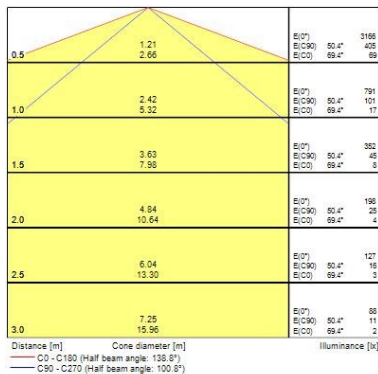

SylBatten LED

SYLBATTEN LED 1205MM 3000LM 4000K EB (TP3)

0045172

LED Flickering Rate	Medium (21% - 40%)
Max. Luminaires per 10A C Breaker	32
Max. Luminaires per 13A C Breaker	42
Max. Luminaires per 16A C Breaker	53
Max. Luminaires per 20A C Breaker	66

Lifetime data

Lumen maintenance - L70 B50	50000
Lumen maintenance - L70 B20	30000
Lumen maintenance - L70 B10	15000
Lumen maintenance - L80 B50	30000
Lumen maintenance - L80 B20	30000
Lumen maintenance - L80 B10	15000
Lumen maintenance - L90 B50	15000
Lumen maintenance - L90 B20	15000
Lumen maintenance - L90 B10	15000
Average life (Nominal) (h)	50000

Physical data

Housing colour	White RAL 9016
IP rating	IP20
IK rating	IK07
Diffuser finish	Opal
Diffuser material	Polycarbonate
Nominal Product Length (mm)	1205
Nominal Product Width (mm)	66
Nominal Product Height (mm)	76
Weight (kg)	2.546

Packaging

Single packaging type	Carton
Product EAN number	5410288451725
Packaging single length / height (cm)	124.2
Packaging single width (cm)	8.1
Packaging single depth (cm)	9.2
DUN14 (outer)	05410288451725
Units per outer package	1
Packaging outer length / height (cm)	124.2
Packaging outer width (cm)	8.1
Packaging outer depth (cm)	9.2

PHOTOMETRY

SylBatten LED

SYLBATTEN LED 1205MM 3000LM 4000K EB (TP3)
0045172

TECHNICAL DRAWINGS