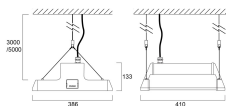

TECHNICAL DRAWINGS