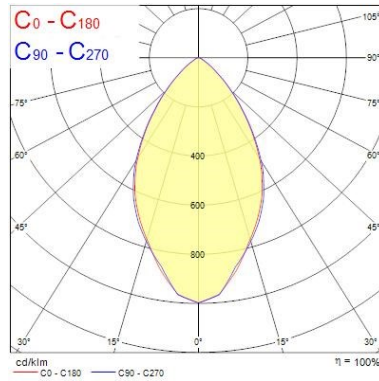

SylBay Gen 2 - DALI

SYLBAY 4000K SINGLE L2HO MEDIUM OPTIC DALI
0039987

Physical data

Housing colour	Grey
IP rating	IP65
IK rating	IK08
Diffuser finish	Polished
Diffuser material	Polycarbonate
Nominal Product Length (mm)	410
Nominal Product Width (mm)	386
Nominal Product Height (mm)	133
Weight (kg)	4.9

Packaging

Single packaging type	Carton
Product EAN number	5410288399874
Packaging single length / height (cm)	50.0
Packaging single width (cm)	50.0
Packaging single depth (cm)	21.0
DUN14 (outer)	05410288399874
Units per outer package	1
Packaging outer length / height (cm)	50.0
Packaging outer width (cm)	50.0
Packaging outer depth (cm)	21.0

PHOTOMETRY

TECHNICAL DRAWINGS