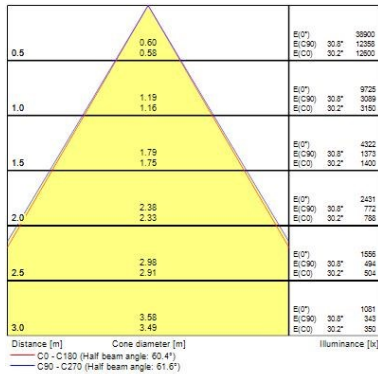

SylBay Gen 2 - DALI

SYLBAY 4000K SINGLE L2HO MEDIUM OPTIC DALI
0039987

Physical data

Housing colour	Grey
IP rating	IP65
IK rating	IK08
Diffuser finish	Polished
Diffuser material	Polycarbonate
Nominal Product Length (mm)	410
Nominal Product Width (mm)	386
Nominal Product Height (mm)	133
Weight (kg)	4.9

Packaging

Single packaging type	Carton
Product EAN number	5410288399874
Packaging single length / height (cm)	50.0
Packaging single width (cm)	50.0
Packaging single depth (cm)	21.0
DUN14 (outer)	05410288399874
Units per outer package	1
Packaging outer length / height (cm)	50.0
Packaging outer width (cm)	50.0
Packaging outer depth (cm)	21.0

PHOTOMETRY

TECHNICAL DRAWINGS