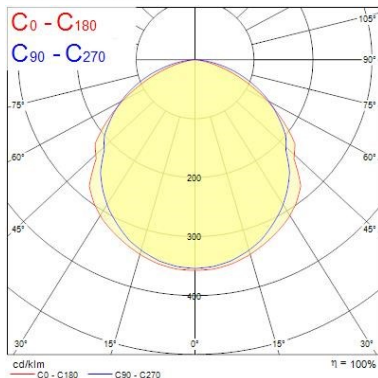

SylBatten LED

SYLBATTEN LED 605MM 2000LM 4000K EB (TP3)

0045171

LED Flickering Rate	Medium (21% - 40%)
Max. Luminaires per 10A C Breaker	32
Max. Luminaires per 13A C Breaker	42
Max. Luminaires per 16A C Breaker	53
Max. Luminaires per 20A C Breaker	66

Lifetime data

Lumen maintenance - L70 B50	50000
Lumen maintenance - L70 B20	30000
Lumen maintenance - L70 B10	15000
Lumen maintenance - L80 B50	30000
Lumen maintenance - L80 B20	30000
Lumen maintenance - L80 B10	15000
Lumen maintenance - L90 B50	15000
Lumen maintenance - L90 B20	15000
Lumen maintenance - L90 B10	15000
Average life (Nominal) (h)	50000

Physical data

Housing colour	White RAL 9016
IP rating	IP20
IK rating	IK07
Diffuser finish	Opal
Diffuser material	Polycarbonate
Nominal Product Length (mm)	605
Nominal Product Width (mm)	66
Nominal Product Height (mm)	76
Weight (kg)	1.416

Packaging

Single packaging type	Carton
Product EAN number	5410288451718
Packaging single length / height (cm)	64.3
Packaging single width (cm)	8.1
Packaging single depth (cm)	9.2
DUN14 (outer)	05410288451718
Units per outer package	1
Packaging outer length / height (cm)	64.3
Packaging outer width (cm)	8.1
Packaging outer depth (cm)	9.2

PHOTOMETRY

SylBatten LED

SYLBATTEN LED 605MM 2000LM 4000K EB (TP3)
0045171

TECHNICAL DRAWINGS