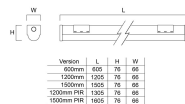

TECHNICAL DRAWINGS