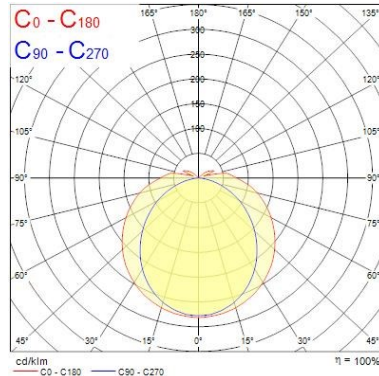

SylBatten LED

SYLBATTEN LED 605MM 2000LM 4000K EB (TP3)

0045171

LED Flickering Rate	Medium (21% - 40%)
Max. Luminaires per 10A C Breaker	32
Max. Luminaires per 13A C Breaker	42
Max. Luminaires per 16A C Breaker	53
Max. Luminaires per 20A C Breaker	66

Lifetime data

Lumen maintenance - L70 B50	50000
Lumen maintenance - L70 B20	30000
Lumen maintenance - L70 B10	15000
Lumen maintenance - L80 B50	30000
Lumen maintenance - L80 B20	30000
Lumen maintenance - L80 B10	15000
Lumen maintenance - L90 B50	15000
Lumen maintenance - L90 B20	15000
Lumen maintenance - L90 B10	15000
Average life (Nominal) (h)	50000

Physical data

Housing colour	White RAL 9016
IP rating	IP20
IK rating	IK07
Diffuser finish	Opal
Diffuser material	Polycarbonate
Nominal Product Length (mm)	605
Nominal Product Width (mm)	66
Nominal Product Height (mm)	76
Weight (kg)	1.416

Packaging

Single packaging type	Carton
Product EAN number	5410288451718
Packaging single length / height (cm)	64.3
Packaging single width (cm)	8.1
Packaging single depth (cm)	9.2
DUN14 (outer)	05410288451718
Units per outer package	1
Packaging outer length / height (cm)	64.3
Packaging outer width (cm)	8.1
Packaging outer depth (cm)	9.2

PHOTOMETRY

SylBatten LED

SYLBATTEN LED 605MM 2000LM 4000K EB (TP3)
0045171

TECHNICAL DRAWINGS