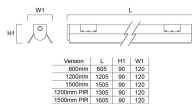

TECHNICAL DRAWINGS