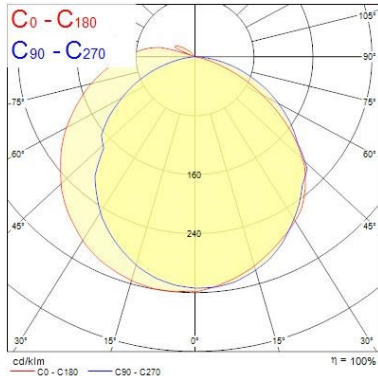

SylBatten LED

SYLBATTEN LED 605MM 2000LM 4000K EB (TP3)

0045171

LED Flickering Rate	Medium (21% - 40%)
Max. Luminaires per 10A C Breaker	32
Max. Luminaires per 13A C Breaker	42
Max. Luminaires per 16A C Breaker	53
Max. Luminaires per 20A C Breaker	66

Lifetime data

Lumen maintenance - L70 B50	50000
Lumen maintenance - L70 B20	30000
Lumen maintenance - L70 B10	15000
Lumen maintenance - L80 B50	30000
Lumen maintenance - L80 B20	30000
Lumen maintenance - L80 B10	15000
Lumen maintenance - L90 B50	15000
Lumen maintenance - L90 B20	15000
Lumen maintenance - L90 B10	15000
Average life (Nominal) (h)	50000

Physical data

Housing colour	White RAL 9016
IP rating	IP20
IK rating	IK07
Diffuser finish	Opal
Diffuser material	Polycarbonate
Nominal Product Length (mm)	605
Nominal Product Width (mm)	66
Nominal Product Height (mm)	76
Weight (kg)	1.416

Packaging

Single packaging type	Carton
Product EAN number	5410288451718
Packaging single length / height (cm)	64.3
Packaging single width (cm)	8.1
Packaging single depth (cm)	9.2
DUN14 (outer)	05410288451718
Units per outer package	1
Packaging outer length / height (cm)	64.3
Packaging outer width (cm)	8.1
Packaging outer depth (cm)	9.2

PHOTOMETRY

SylBatten LED

SYLBATTEN LED 605MM 2000LM 4000K EB (TP3)
0045171

TECHNICAL DRAWINGS