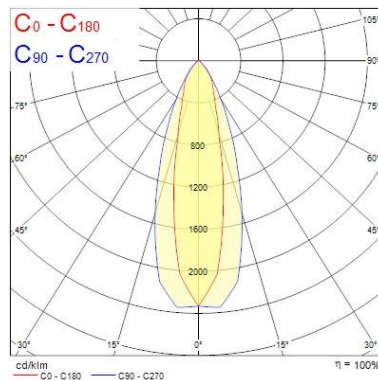

### Optical data

Fixture luminous flux (lm)	29446
Luminaire efficacy (lm/W)	157
LOR (%)	100
Colour temperature (K)	4000
Light colour	Neutral White
CRI (Ra)	80
Colour Variation Initial (SDCM)	3
Beam Angle (°)	90
Photobiological Risk Group	RG1

### Physical data

Housing colour	Grey
----------------	------

## SylBay Gen 2 - DALI

SYLBAY 4000K TWIN L6HO AISLE OPTIC DALI  
0039545

IP rating	IP65
IK rating	IK08
Diffuser finish	Polished
Diffuser material	Polycarbonate
Nominal Product Length (mm)	726
Nominal Product Width (mm)	386
Nominal Product Height (mm)	133
Weight (kg)	9.2

## PHOTOMETRY