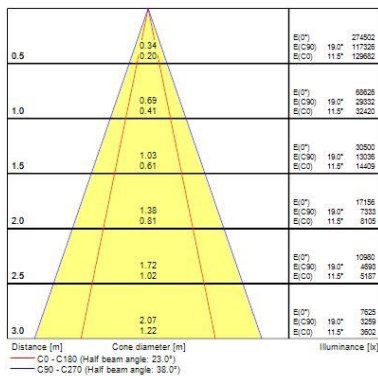

### Optical data

Fixture luminous flux (lm)	29446
Luminaire efficacy (lm/W)	157
LOR (%)	100
Colour temperature (K)	4000
Light colour	Neutral White
CRI (Ra)	80
Colour Variation Initial (SDCM)	3
Beam Angle (°)	90
Photobiological Risk Group	RG1

### Physical data

Housing colour	Grey
----------------	------

## SylBay Gen 2 - DALI

SYLBAY 4000K TWIN L6HO AISLE OPTIC DALI  
0039545

IP rating	IP65
IK rating	IK08
Diffuser finish	Polished
Diffuser material	Polycarbonate
Nominal Product Length (mm)	726
Nominal Product Width (mm)	386
Nominal Product Height (mm)	133
Weight (kg)	9.2

## PHOTOMETRY