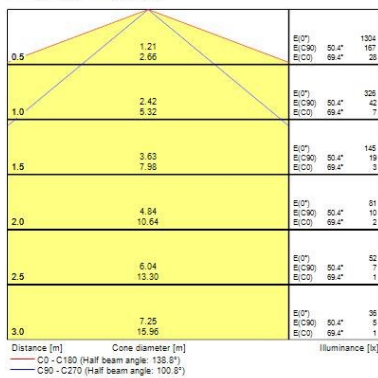

SylBatten LED

SYLBATTEN LED 605MM 1000LM 4000K EB (TP3)

0045170

LED Flickering Rate	Ultra low (5% or less)
Max. Luminaires per 10A C Breaker	60
Max. Luminaires per 13A C Breaker	79
Max. Luminaires per 16A C Breaker	98
Max. Luminaires per 20A C Breaker	122

Lifetime data

Lumen maintenance - L70 B50	50000
Lumen maintenance - L70 B20	30000
Lumen maintenance - L70 B10	15000
Lumen maintenance - L80 B50	30000
Lumen maintenance - L80 B20	30000
Lumen maintenance - L80 B10	15000
Lumen maintenance - L90 B50	15000
Lumen maintenance - L90 B20	15000
Lumen maintenance - L90 B10	15000
Average life (Nominal) (h)	50000

Physical data

Housing colour	White RAL 9016
IP rating	IP20
IK rating	IK07
Diffuser finish	Opal
Diffuser material	Polycarbonate
Nominal Product Length (mm)	605
Nominal Product Width (mm)	66
Nominal Product Height (mm)	76
Weight (kg)	1.244

Packaging

Single packaging type	Carton
Product EAN number	5410288451701
Packaging single length / height (cm)	64.8
Packaging single width (cm)	8.1
Packaging single depth (cm)	9.2
DUN14 (outer)	05410288451701
Units per outer package	1
Packaging outer length / height (cm)	64.8
Packaging outer width (cm)	8.1
Packaging outer depth (cm)	9.2

PHOTOMETRY

SylBatten LED SYLBATTEN LED 605MM 1000LM 4000K EB (TP3) 0045170

TECHNICAL DRAWINGS