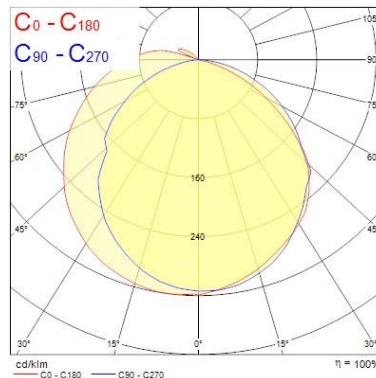

SylBatten LED

SYLBATTEN LED 605MM 1000LM 4000K EB (TP3)

0045170

LED Flickering Rate	Ultra low (5% or less)
Max. Luminaires per 10A C Breaker	60
Max. Luminaires per 13A C Breaker	79
Max. Luminaires per 16A C Breaker	98
Max. Luminaires per 20A C Breaker	122

Lifetime data

Lumen maintenance - L70 B50	50000
Lumen maintenance - L70 B20	30000
Lumen maintenance - L70 B10	15000
Lumen maintenance - L80 B50	30000
Lumen maintenance - L80 B20	30000
Lumen maintenance - L80 B10	15000
Lumen maintenance - L90 B50	15000
Lumen maintenance - L90 B20	15000
Lumen maintenance - L90 B10	15000
Average life (Nominal) (h)	50000

Physical data

Housing colour	White RAL 9016
IP rating	IP20
IK rating	IK07
Diffuser finish	Opal
Diffuser material	Polycarbonate
Nominal Product Length (mm)	605
Nominal Product Width (mm)	66
Nominal Product Height (mm)	76
Weight (kg)	1.244

Packaging

Single packaging type	Carton
Product EAN number	5410288451701
Packaging single length / height (cm)	64.8
Packaging single width (cm)	8.1
Packaging single depth (cm)	9.2
DUN14 (outer)	05410288451701
Units per outer package	1
Packaging outer length / height (cm)	64.8
Packaging outer width (cm)	8.1
Packaging outer depth (cm)	9.2

PHOTOMETRY

SylBatten LED SYLBATTEN LED 605MM 1000LM 4000K EB (TP3) 0045170

TECHNICAL DRAWINGS