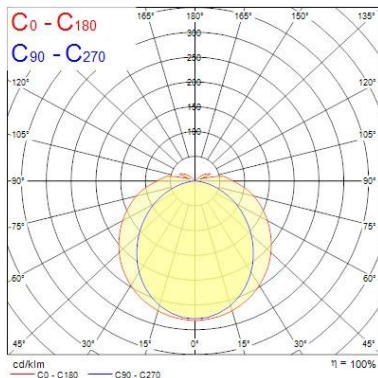

SylBatten LED

SYLBATTEN LED 605MM 1000LM 4000K EB (TP3)

0045170

LED Flickering Rate	Ultra low (5% or less)
Max. Luminaires per 10A C Breaker	60
Max. Luminaires per 13A C Breaker	79
Max. Luminaires per 16A C Breaker	98
Max. Luminaires per 20A C Breaker	122

Lifetime data

Lumen maintenance - L70 B50	50000
Lumen maintenance - L70 B20	30000
Lumen maintenance - L70 B10	15000
Lumen maintenance - L80 B50	30000
Lumen maintenance - L80 B20	30000
Lumen maintenance - L80 B10	15000
Lumen maintenance - L90 B50	15000
Lumen maintenance - L90 B20	15000
Lumen maintenance - L90 B10	15000
Average life (Nominal) (h)	50000

Physical data

Housing colour	White RAL 9016
IP rating	IP20
IK rating	IK07
Diffuser finish	Opal
Diffuser material	Polycarbonate
Nominal Product Length (mm)	605
Nominal Product Width (mm)	66
Nominal Product Height (mm)	76
Weight (kg)	1.244

Packaging

Single packaging type	Carton
Product EAN number	5410288451701
Packaging single length / height (cm)	64.8
Packaging single width (cm)	8.1
Packaging single depth (cm)	9.2
DUN14 (outer)	05410288451701
Units per outer package	1
Packaging outer length / height (cm)	64.8
Packaging outer width (cm)	8.1
Packaging outer depth (cm)	9.2

PHOTOMETRY

SylBatten LED SYLBATTEN LED 605MM 1000LM 4000K EB (TP3) 0045170

TECHNICAL DRAWINGS