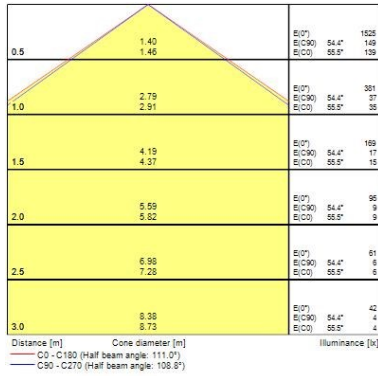

SylBatten LED

SYLBATTEN LED 605MM 1000LM 4000K EB (TP3)

0045170

LED Flickering Rate	Ultra low (5% or less)
Max. Luminaires per 10A C Breaker	60
Max. Luminaires per 13A C Breaker	79
Max. Luminaires per 16A C Breaker	98
Max. Luminaires per 20A C Breaker	122

Lifetime data

Lumen maintenance - L70 B50	50000
Lumen maintenance - L70 B20	30000
Lumen maintenance - L70 B10	15000
Lumen maintenance - L80 B50	30000
Lumen maintenance - L80 B20	30000
Lumen maintenance - L80 B10	15000
Lumen maintenance - L90 B50	15000
Lumen maintenance - L90 B20	15000
Lumen maintenance - L90 B10	15000
Average life (Nominal) (h)	50000

Physical data

Housing colour	White RAL 9016
IP rating	IP20
IK rating	IK07
Diffuser finish	Opal
Diffuser material	Polycarbonate
Nominal Product Length (mm)	605
Nominal Product Width (mm)	66
Nominal Product Height (mm)	76
Weight (kg)	1.244

Packaging

Single packaging type	Carton
Product EAN number	5410288451701
Packaging single length / height (cm)	64.8
Packaging single width (cm)	8.1
Packaging single depth (cm)	9.2
DUN14 (outer)	05410288451701
Units per outer package	1
Packaging outer length / height (cm)	64.8
Packaging outer width (cm)	8.1
Packaging outer depth (cm)	9.2

PHOTOMETRY

SylBatten LED SYLBATTEN LED 605MM 1000LM 4000K EB (TP3) 0045170

TECHNICAL DRAWINGS