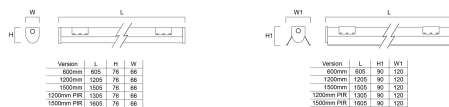

Physical data

Housing colour	White RAL 9016
IP rating	IP20
IK rating	IK07
Diffuser finish	Opal
Diffuser material	Polycarbonate
Nominal Product Length (mm)	605
Nominal Product Width (mm)	66
Nominal Product Height (mm)	76
Weight (kg)	1.244

Packaging

Single packaging type	Carton
Product EAN number	5410288451701
Packaging single length / height (cm)	64.8
Packaging single width (cm)	8.1
Packaging single depth (cm)	9.2
DUN14 (outer)	05410288451701
Units per outer package	1
Packaging outer length / height (cm)	64.8
Packaging outer width (cm)	8.1
Packaging outer depth (cm)	9.2

PHOTOMETRY

SylBatten LED SYLBATTEN LED 605MM 1000LM 4000K EB (TP3) 0045170

TECHNICAL DRAWINGS

SylBatten LED

SYLBATTEN LED 605MM 1000LM 4000K EB (TP3)

0045170

SYLVANIA 0045170

 This luminaire contains built in LED lamps.