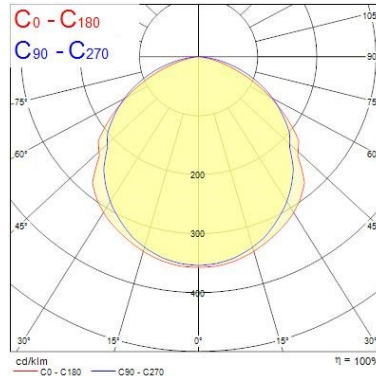

SylBatten LED

SYLBATTEN LED 605MM 1000LM 4000K EB (TP3)

0045170

LED Flickering Rate	Ultra low (5% or less)
Max. Luminaires per 10A C Breaker	60
Max. Luminaires per 13A C Breaker	79
Max. Luminaires per 16A C Breaker	98
Max. Luminaires per 20A C Breaker	122

Lifetime data

Lumen maintenance - L70 B50	50000
Lumen maintenance - L70 B20	30000
Lumen maintenance - L70 B10	15000
Lumen maintenance - L80 B50	30000
Lumen maintenance - L80 B20	30000
Lumen maintenance - L80 B10	15000
Lumen maintenance - L90 B50	15000
Lumen maintenance - L90 B20	15000
Lumen maintenance - L90 B10	15000
Average life (Nominal) (h)	50000

Physical data

Housing colour	White RAL 9016
IP rating	IP20
IK rating	IK07
Diffuser finish	Opal
Diffuser material	Polycarbonate
Nominal Product Length (mm)	605
Nominal Product Width (mm)	66
Nominal Product Height (mm)	76
Weight (kg)	1.244

Packaging

Single packaging type	Carton
Product EAN number	5410288451701
Packaging single length / height (cm)	64.8
Packaging single width (cm)	8.1
Packaging single depth (cm)	9.2
DUN14 (outer)	05410288451701
Units per outer package	1
Packaging outer length / height (cm)	64.8
Packaging outer width (cm)	8.1
Packaging outer depth (cm)	9.2

PHOTOMETRY

SylBatten LED SYLBATTEN LED 605MM 1000LM 4000K EB (TP3) 0045170

TECHNICAL DRAWINGS