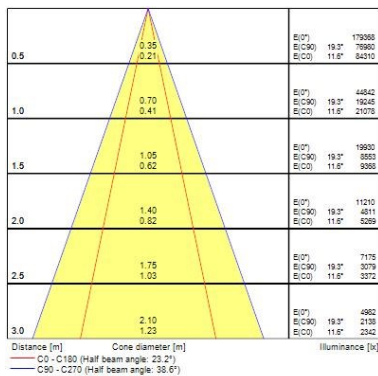

SylBay Gen 2 - DALI

SYLBAY 4000K TWIN L4HE AISLE OPTIC DALI

0039543

IP rating	IP65
IK rating	IK08
Diffuser finish	Polished
Diffuser material	Polycarbonate
Nominal Product Length (mm)	726
Nominal Product Width (mm)	386
Nominal Product Height (mm)	133
Weight (kg)	7.0

Packaging

Single packaging type	Carton
Product EAN number	5410288395432
Packaging single length / height (cm)	100.0
Packaging single width (cm)	50.0
Packaging single depth (cm)	21.0
DUN14 (outer)	05410288395432
Units per outer package	1
Packaging outer length / height (cm)	100.0
Packaging outer width (cm)	50.0
Packaging outer depth (cm)	21.0

PHOTOMETRY

TECHNICAL DRAWINGS