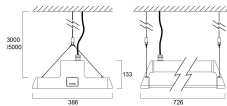

TECHNICAL DRAWINGS