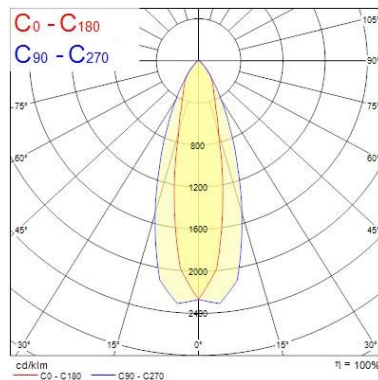

SylBay Gen 2 - DALI

SYLBAY 4000K TWIN L4HE AISLE OPTIC DALI

0039543

IP rating	IP65
IK rating	IK08
Diffuser finish	Polished
Diffuser material	Polycarbonate
Nominal Product Length (mm)	726
Nominal Product Width (mm)	386
Nominal Product Height (mm)	133
Weight (kg)	7.0

Packaging

Single packaging type	Carton
Product EAN number	5410288395432
Packaging single length / height (cm)	100.0
Packaging single width (cm)	50.0
Packaging single depth (cm)	21.0
DUN14 (outer)	05410288395432
Units per outer package	1
Packaging outer length / height (cm)	100.0
Packaging outer width (cm)	50.0
Packaging outer depth (cm)	21.0

PHOTOMETRY

TECHNICAL DRAWINGS