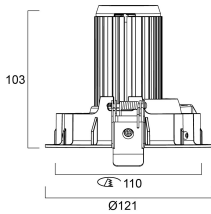

Expospot 50 adjustable EXPOSPOT 50 ADJUSTABLE RA80 3000K WB WHITE 0060215

TECHNICAL DRAWINGS

SYLVANIA 0060215

This luminaire contains built in LED lamps.

} LED

The lamps cannot be changed in the luminaire.

874/2012