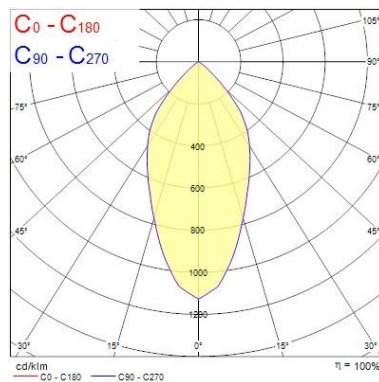

Expospot 50 adjustable

EXPOSPOT 50 ADJUSTABLE RA80 3000K WB WHITE
0060215

Lifetime data

Lumen maintenance - L70 B50	60000
Lumen maintenance - L70 B20	60000
Lumen maintenance - L70 B10	60000
Lumen maintenance - L80 B50	60000
Lumen maintenance - L80 B20	60000
Lumen maintenance - L80 B10	60000
Lumen maintenance - L90 B50	60000
Lumen maintenance - L90 B20	60000
Lumen maintenance - L90 B10	55000

Physical data

Housing colour	White
IP rating	IP20
IK rating	IK02
Reflector finish	Metallised
Nominal Product Width (mm)	121
Nominal Product Height (mm)	103
Weight (kg)	0.52
Recessed Depth (mm)	103

Packaging

Single packaging type	Carton
Product EAN number	5410288602158
Packaging single length / height (cm)	18.0
Packaging single width (cm)	18.0
Packaging single depth (cm)	16.0
DUN14 (outer)	05410288602158
Units per outer package	1
Packaging outer length / height (cm)	18.0
Packaging outer width (cm)	18.0
Packaging outer depth (cm)	16.0

PHOTOMETRY