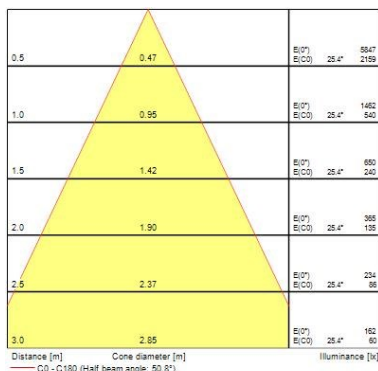

Expospot 50 adjustable

EXPOSPOT 50 ADJUSTABLE RA80 3000K WB WHITE
0060215

Lifetime data

Lumen maintenance - L70 B50	60000
Lumen maintenance - L70 B20	60000
Lumen maintenance - L70 B10	60000
Lumen maintenance - L80 B50	60000
Lumen maintenance - L80 B20	60000
Lumen maintenance - L80 B10	60000
Lumen maintenance - L90 B50	60000
Lumen maintenance - L90 B20	60000
Lumen maintenance - L90 B10	55000

Physical data

Housing colour	White
IP rating	IP20
IK rating	IK02
Reflector finish	Metallised
Nominal Product Width (mm)	121
Nominal Product Height (mm)	103
Weight (kg)	0.52
Recessed Depth (mm)	103

Packaging

Single packaging type	Carton
Product EAN number	5410288602158
Packaging single length / height (cm)	18.0
Packaging single width (cm)	18.0
Packaging single depth (cm)	16.0
DUN14 (outer)	05410288602158
Units per outer package	1
Packaging outer length / height (cm)	18.0
Packaging outer width (cm)	18.0
Packaging outer depth (cm)	16.0

PHOTOMETRY