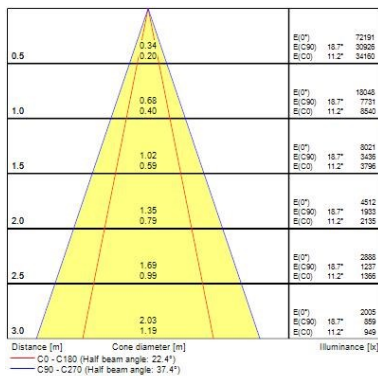

SylBay Gen 2 - DALI

SYLBAY 4000K SINGLE L2HE AISLE OPTIC DALI
0039541

IP rating	IP65
IK rating	IK08
Diffuser finish	Polished
Diffuser material	Polycarbonate
Nominal Product Length (mm)	410
Nominal Product Width (mm)	386
Nominal Product Height (mm)	133
Weight (kg)	4.9

Packaging

Single packaging type	Carton
Product EAN number	5410288395418
Packaging single length / height (cm)	50.0
Packaging single width (cm)	50.0
Packaging single depth (cm)	21.0
DUN14 (outer)	05410288395418
Units per outer package	1
Packaging outer length / height (cm)	50.0
Packaging outer width (cm)	50.0
Packaging outer depth (cm)	21.0

PHOTOMETRY

TECHNICAL DRAWINGS