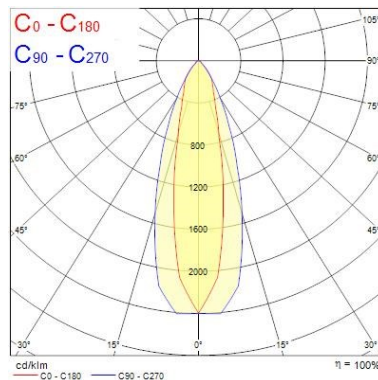

### Optical data

Fixture luminous flux (lm)	7528
Luminaire efficacy (lm/W)	157
LOR (%)	100
Colour temperature (K)	4000
Light colour	Neutral White
CRI (Ra)	80
Colour Variation Initial (SDCM)	3
Beam Angle (°)	90
Photobiological Risk Group	RG1

### Physical data

Housing colour	Grey
----------------	------

## SylBay Gen 2 - DALI

SYLBAY 4000K SINGLE L2HE AISLE OPTIC DALI  
0039541

IP rating	IP65
IK rating	IK08
Diffuser finish	Polished
Diffuser material	Polycarbonate
Nominal Product Length (mm)	410
Nominal Product Width (mm)	386
Nominal Product Height (mm)	133
Weight (kg)	4.9

## PHOTOMETRY