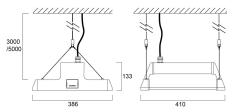

TECHNICAL DRAWINGS