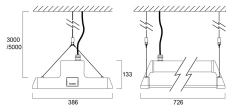

IP rating	IP65
IK rating	IK08
Diffuser finish	Polished
Diffuser material	Polycarbonate
Nominal Product Length (mm)	726
Nominal Product Width (mm)	386
Nominal Product Height (mm)	133
Weight (kg)	9.2

Packaging

PHOTOMETRY

0.5	0.60 0.59	E(0°) E(C90) E(C0)	30.8° 30.8° 30.7°	38864 38197 23554
1.0	1.19 1.19	E(0°) E(C90) E(C0)	30.8° 30.8° 30.7°	22216 7047 7099
1.5	1.79 1.78	E(0°) E(C90) E(C0)	30.8° 30.8° 30.7°	9874 3132 3150
2.0	2.38 2.38	E(0°) E(C90) E(C0)	30.8° 30.8° 30.7°	6554 1762 1772
2.5	2.98 2.97	E(0°) E(C90) E(C0)	30.8° 30.8° 30.7°	3555 1127 1134
3.0	3.58 3.56	E(0°) E(C90) E(C0)	30.8° 30.8° 30.7°	2488 783 798

Distance [m] Cone diameter [m] Illuminance [lx]

— C0 - C180 (Half beam angle: 61.4°)
— C90 - C270 (Half beam angle: 61.6°)

TECHNICAL DRAWINGS

SylBay Gen 2 - DALI

SYLBAY 4000K TWIN L6HE MEDIUM OPTIC DALI

0039539