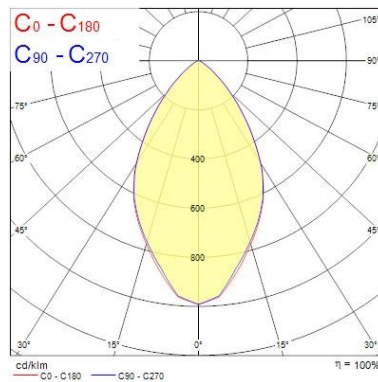

SylBay Gen 2 - DALI

SYLBAY 4000K TWIN L6HE MEDIUM OPTIC DALI

0039539

IP rating	IP65
IK rating	IK08
Diffuser finish	Polished
Diffuser material	Polycarbonate
Nominal Product Length (mm)	726
Nominal Product Width (mm)	386
Nominal Product Height (mm)	133
Weight (kg)	9.2

Packaging

Single packaging type	Carton
Product EAN number	5410288395395
Packaging single length / height (cm)	100.0
Packaging single width (cm)	50.0
Packaging single depth (cm)	21.0
DUN14 (outer)	05410288395395
Units per outer package	1
Packaging outer length / height (cm)	100.0
Packaging outer width (cm)	50.0
Packaging outer depth (cm)	21.0

PHOTOMETRY

0.5	0.60 0.59	E(0°) E(C90) E(C0)	30.8° 30.8° 30.7°	38864 38197 23554
1.0	1.19 1.19	E(0°) E(C90) E(C0)	30.8° 30.8° 30.7°	22216 7047 7099
1.5	1.79 1.78	E(0°) E(C90) E(C0)	30.8° 30.8° 30.7°	9874 3132 3150
2.0	2.38 2.38	E(0°) E(C90) E(C0)	30.8° 30.8° 30.7°	6554 1762 1772
2.5	2.98 2.97	E(0°) E(C90) E(C0)	30.8° 30.8° 30.7°	3555 1127 1134
3.0	3.58 3.56	E(0°) E(C90) E(C0)	30.8° 30.8° 30.7°	2488 783 798

Distance [m]   Cone diameter [m]   Illuminance [lx]

— C0 - C180 (Half beam angle: 61.4°)
— C90 - C270 (Half beam angle: 61.6°)

TECHNICAL DRAWINGS