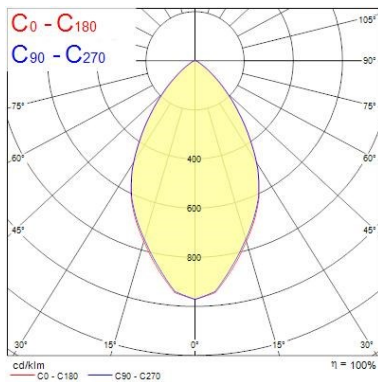

SylBay Gen 2 - DALI

SYLBAY 4000K TWIN L4HE MEDIUM OPTIC DALI

0039538

IP rating	IP65
IK rating	IK08
Diffuser finish	Polished
Diffuser material	Polycarbonate
Nominal Product Length (mm)	726
Nominal Product Width (mm)	386
Nominal Product Height (mm)	133
Weight (kg)	7.0

Packaging

Single packaging type	Carton
Product EAN number	5410288395388
Packaging single length / height (cm)	100.0
Packaging single width (cm)	50.0
Packaging single depth (cm)	21.0
DUN14 (outer)	05410288395388
Units per outer package	1
Packaging outer length / height (cm)	100.0
Packaging outer width (cm)	50.0
Packaging outer depth (cm)	21.0

PHOTOMETRY

TECHNICAL DRAWINGS