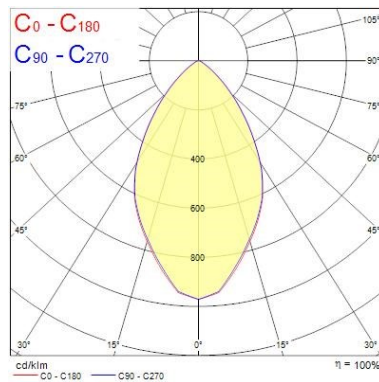

SylBay Gen 2 - DALI

SYLBAY 4000K TWIN L4HE MEDIUM OPTIC DALI

0039538

IP rating	IP65
IK rating	IK08
Diffuser finish	Polished
Diffuser material	Polycarbonate
Nominal Product Length (mm)	726
Nominal Product Width (mm)	386
Nominal Product Height (mm)	133
Weight (kg)	7.0

Packaging

Single packaging type	Carton
Product EAN number	5410288395388
Packaging single length / height (cm)	100.0
Packaging single width (cm)	50.0
Packaging single depth (cm)	21.0
DUN14 (outer)	05410288395388
Units per outer package	1
Packaging outer length / height (cm)	100.0
Packaging outer width (cm)	50.0
Packaging outer depth (cm)	21.0

PHOTOMETRY

TECHNICAL DRAWINGS