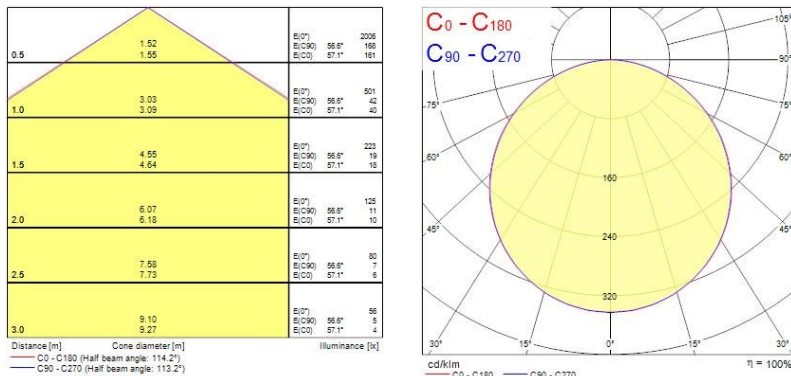

SylFlat LED Non Dimmable - Surface

SYLFLAT surface 1400 ROUND 4000K
0053303

Physical data

Housing colour	White
IP rating	IP20
IK rating	IK03
Diffuser finish	Opal
Diffuser material	Polycarbonate
Nominal Product Length (mm)	220
Nominal Product Width (mm)	220
Nominal Product Height (mm)	37
Nominal Product Diameter (mm)	220
Max. Lamp Diameter (mm) - D	220
Weight (kg)	0.382

Packaging

Single packaging type	Carton
Product EAN number	5410288533032
Packaging single length / height (cm)	27.0
Packaging single width (cm)	4.5
Packaging single depth (cm)	25.0
DUN14 (outer)	15410288533039
Units per outer package	6
Packaging outer length / height (cm)	33.5
Packaging outer width (cm)	28.5
Packaging outer depth (cm)	30.0

PHOTOMETRY

TECHNICAL DRAWINGS