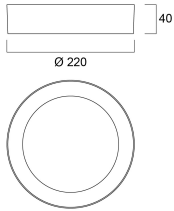

SylFlat LED Non Dimmable - Surface SYLFLAT surface 1400 ROUND 4000K 0053303

SYLVANIA 0053303

This luminaire contains built in LED lamps.

The lamps cannot be changed in the luminaire.

874/2012