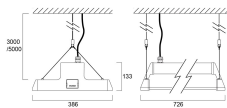

IP rating	IP65
IK rating	IK08
Diffuser finish	Polished
Diffuser material	Polycarbonate
Nominal Product Length (mm)	726
Nominal Product Width (mm)	386
Nominal Product Height (mm)	133
Weight (kg)	9.2

Packaging

PHOTOMETRY

Distance [m]	Cone diameter [m]	Beam diameter [m]	Beam angle [°]	Illuminance [lx]
0.5	0.67	0.67	40.0°	61966
		0.67	40.9°	14066
		0.67	41.0°	14196
1.0	1.73	1.73	40.9°	15492
		1.74	40.9°	3524
		1.74	41.0°	3549
1.5	2.60	2.60	40.9°	6885
		2.61	40.9°	1596
		2.61	41.0°	1577
2.0	3.46	3.46	40.9°	3373
		3.48	40.9°	861
		3.48	41.0°	857
2.5	4.33	4.33	40.9°	2479
		4.35	40.9°	594
		4.35	41.0°	588
3.0	5.20	5.20	40.9°	1721
		5.22	40.9°	362
		5.22	41.0°	354

Distance [m] Cone diameter [m] Illuminance [lx]

— C0 - C180 (Half beam angle: 82.0°)
— C90 - C270 (Half beam angle: 81.6°)

TECHNICAL DRAWINGS

SylBay Gen 2 - DALI SYLBAY 4000K TWIN L6HO WIDE OPTIC DALI 0039535