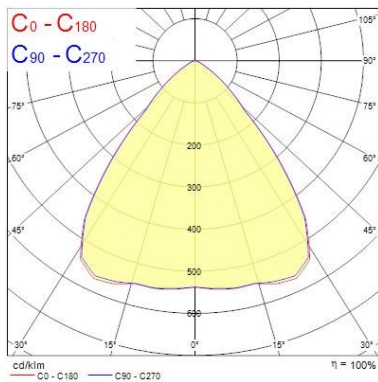

Optical data

Fixture luminous flux (lm)	28841
Luminaire efficacy (lm/W)	154
LOR (%)	100
Colour temperature (K)	4000
Light colour	Neutral White
CRI (Ra)	80
Colour Variation Initial (SDCM)	3
Beam Angle (°)	90
Photobiological Risk Group	RG1

Lifetime data

Lumen maintenance - L70 B50	50000
-----------------------------	-------

Physical data

Housing colour	Grey
----------------	------

SylBay Gen 2 - DALI

SYLBAY 4000K TWIN L6HO WIDE OPTIC DALI
0039535

IP rating	IP65
IK rating	IK08
Diffuser finish	Polished
Diffuser material	Polycarbonate
Nominal Product Length (mm)	726
Nominal Product Width (mm)	386
Nominal Product Height (mm)	133
Weight (kg)	9.2

Packaging

PHOTOMETRY

Distance [m]	Cone diameter [m]	Beam diameter [m]	Beam angle [°]	Illuminance [lx]
0.5	0.67	0.67	40.0°	61966
		0.67	40.9°	14066
		0.67	41.0°	14196
1.0	1.73	1.73	40.9°	15492
		1.74	40.9°	3524
		1.74	41.0°	3549
1.5	2.60	2.60	40.9°	6885
		2.61	40.9°	1596
		2.61	41.0°	1577
2.0	3.46	3.46	40.9°	3373
		3.48	40.9°	861
		3.48	41.0°	857
2.5	4.33	4.33	40.9°	2479
		4.35	40.9°	594
		4.35	41.0°	588
3.0	5.20	5.20	40.9°	1721
		5.22	40.9°	362
		5.22	41.0°	354