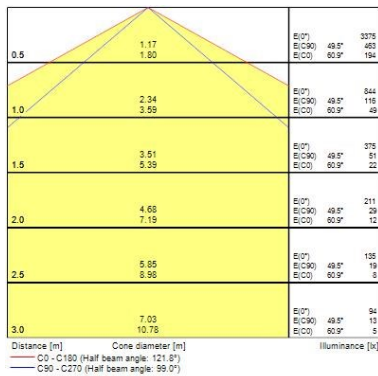

Sylproof Tubular LED - Emergency 3 Hour

Sylproof Tubular LED 1X1200 EB NW E3
0047593

Diffuser finish	Matt/Opaque
Diffuser material	Acrylic/PMMA
Nominal Product Length (mm)	1300
Nominal Product Width (mm)	112
Nominal Product Height (mm)	112
Weight (kg)	3.0

Packaging

Single packaging type	Carton
Product EAN number	5410288475936
Packaging single length / height (cm)	130.0
Packaging single width (cm)	13.0
Packaging single depth (cm)	13.0
DUN14 (outer)	05410288475936
Units per outer package	1
Packaging outer length / height (cm)	130.0
Packaging outer width (cm)	13.0
Packaging outer depth (cm)	13.0

PHOTOMETRY

TECHNICAL DRAWINGS