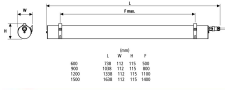

Sylproof Tubular LED - Emergency 3 Hour *Sylproof Tubular LED 1X1200 EB NW E3* 0047593

SYLVANIA 0047593

This luminaire contains built in LED lamps.

The lamps cannot be changed in the luminaire.

874/2012

This luminaire contains built in LED lamps.

The lamps cannot be changed in the luminaire.

SYLVANIA 0047593

874/2012