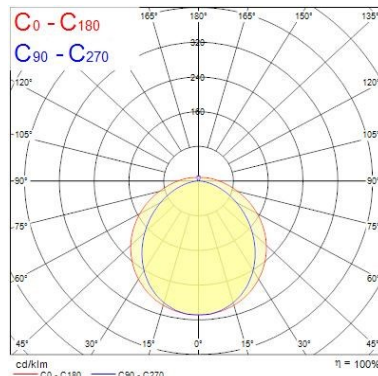

Sylproof Tubular LED - Emergency 3 Hour

Sylproof Tubular LED 1X1200 EB NW E3
0047593

Diffuser finish	Matt/Opaque
Diffuser material	Acrylic/PMMA
Nominal Product Length (mm)	1300
Nominal Product Width (mm)	112
Nominal Product Height (mm)	112
Weight (kg)	3.0

Packaging

Single packaging type	Carton
Product EAN number	5410288475936
Packaging single length / height (cm)	130.0
Packaging single width (cm)	13.0
Packaging single depth (cm)	13.0
DUN14 (outer)	05410288475936
Units per outer package	1
Packaging outer length / height (cm)	130.0
Packaging outer width (cm)	13.0
Packaging outer depth (cm)	13.0

PHOTOMETRY

TECHNICAL DRAWINGS