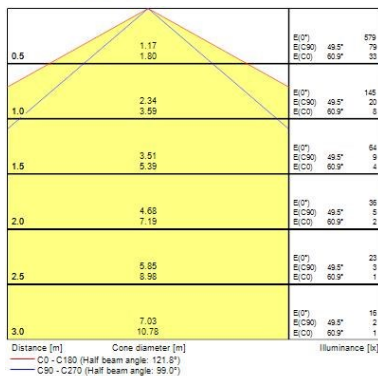

Sylproof Tubular LED - Emergency 3 Hour

Sylproof Tubular LED 1X1200 EB NW E3
0047593

Diffuser finish	Matt/Opaque
Diffuser material	Acrylic/PMMA
Nominal Product Length (mm)	1300
Nominal Product Width (mm)	112
Nominal Product Height (mm)	112
Weight (kg)	3.0

Packaging

Single packaging type	Carton
Product EAN number	5410288475936
Packaging single length / height (cm)	130.0
Packaging single width (cm)	13.0
Packaging single depth (cm)	13.0
DUN14 (outer)	05410288475936
Units per outer package	1
Packaging outer length / height (cm)	130.0
Packaging outer width (cm)	13.0
Packaging outer depth (cm)	13.0

PHOTOMETRY

TECHNICAL DRAWINGS