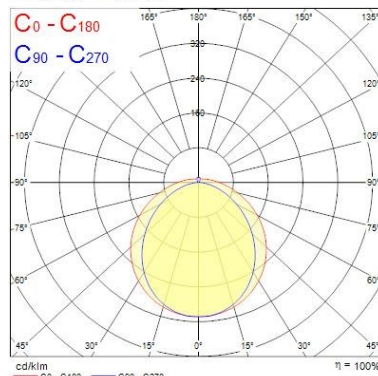

Sylproof Tubular LED - Emergency 3 Hour

Sylproof Tubular LED 1X1200 EB NW E3
0047593

Diffuser finish	Matt/Opaque
Diffuser material	Acrylic/PMMA
Nominal Product Length (mm)	1300
Nominal Product Width (mm)	112
Nominal Product Height (mm)	112
Weight (kg)	3.0

Packaging

Single packaging type	Carton
Product EAN number	5410288475936
Packaging single length / height (cm)	130.0
Packaging single width (cm)	13.0
Packaging single depth (cm)	13.0
DUN14 (outer)	05410288475936
Units per outer package	1
Packaging outer length / height (cm)	130.0
Packaging outer width (cm)	13.0
Packaging outer depth (cm)	13.0

PHOTOMETRY

TECHNICAL DRAWINGS