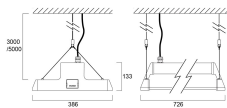

IP rating	IP65
IK rating	IK08
Diffuser finish	Polished
Diffuser material	Polycarbonate
Nominal Product Length (mm)	726
Nominal Product Width (mm)	386
Nominal Product Height (mm)	133
Weight (kg)	7.0

Packaging

PHOTOMETRY

Distance [m]	Cone diameter [m]	Beam angle [°]	Beam diameter [m]	Beam diameter [ft]	Beam diameter [in]
0.5	0.87	82.2°	0.87	3.43	3.43
1.0	1.74	82.2°	1.74	6.86	6.86
1.5	2.61	82.2°	2.62	10.29	10.31
2.0	3.48	82.2°	3.49	13.72	13.75
2.5	4.35	82.2°	4.36	17.15	17.19
3.0	5.22	82.2°	5.23	20.58	20.63

Distance [m] Cone diameter [m] Illuminance [lx]

— C0 - C180 (Half beam angle: 82.2°) — C90 - C270 (Half beam angle: 82.0°)

TECHNICAL DRAWINGS

SylBay Gen 2 - DALI SYLBAY 4000K TWIN L4HE WIDE OPTIC DALI 0039533