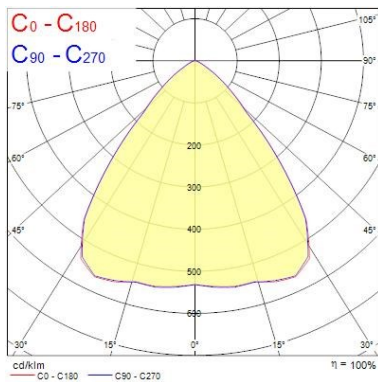

SylBay Gen 2 - DALI

SYLBAY 4000K TWIN L4HE WIDE OPTIC DALI
0039533

IP rating	IP65
IK rating	IK08
Diffuser finish	Polished
Diffuser material	Polycarbonate
Nominal Product Length (mm)	726
Nominal Product Width (mm)	386
Nominal Product Height (mm)	133
Weight (kg)	7.0

Packaging

Single packaging type	Carton
Product EAN number	5410288395333
Packaging single length / height (cm)	100.0
Packaging single width (cm)	50.0
Packaging single depth (cm)	21.0
DUN14 (outer)	05410288395333
Units per outer package	1
Packaging outer length / height (cm)	100.0
Packaging outer width (cm)	50.0
Packaging outer depth (cm)	21.0

PHOTOMETRY

Distance [m]	Cone diameter [m]	Beam angle [°]	Beam diameter [m]	Beam diameter [ft]	Beam diameter [in]
0.5	0.87	82.2°	0.87	3.43	3.43
1.0	1.74	82.2°	1.74	6.86	6.86
1.5	2.61	82.2°	2.62	10.29	10.31
2.0	3.48	82.2°	3.49	13.72	13.75
2.5	4.35	82.2°	4.36	17.15	17.19
3.0	5.22	82.2°	5.23	20.58	20.63

Distance [m]   Cone diameter [m]   Illuminance [lx]

— C0 - C180 (Half beam angle: 82.2°)   — C90 - C270 (Half beam angle: 82.0°)

TECHNICAL DRAWINGS