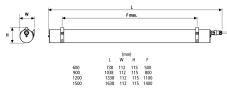

Sylproof Tubular LED - Electronic

Sylproof Tubular LED 2X600 EB WW
0047589

Nominal Product Length (mm)	700
Nominal Product Width (mm)	112
Nominal Product Height (mm)	112
Weight (kg)	1.8

Packaging

Single packaging type	Carton
Product EAN number	5410288475899
Packaging single length / height (cm)	70.0
Packaging single width (cm)	13.0
Packaging single depth (cm)	13.0
DUN14 (outer)	05410288475899
Units per outer package	1
Packaging outer length / height (cm)	70.0
Packaging outer width (cm)	13.0
Packaging outer depth (cm)	13.0

PHOTOMETRY

Distance [m]	Cone diameter [m]	E(I ⁰)	E(C90)	E(C0)
0.5	1.13 2.16	2530	399	94
1.0	2.26 4.33	633	90	23
1.5	3.39 6.49	281	41	10
2.0	4.52 8.66	158	23	6
2.5	5.65 10.82	101	15	4
3.0	6.78 12.99	70	10	3

Distance [m] Cone diameter [m] Illuminance [lx]

— C0 - C180 (Half beam angle: 130.4°)
— C90 - C270 (Half beam angle: 97.0°)

TECHNICAL DRAWINGS

Sylproof Tubular LED - Electronic *Sylproof Tubular LED 2X600 EB WW* 0047589