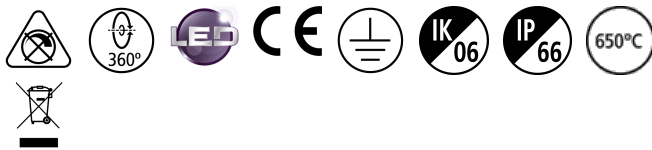

PRODUCT OVERVIEW

IPC Code	0047589
Product name	Sylproof Tubular LED 2X600 EB WW
Technology	LED
Housing	Acrylic/PMMA Tube
Mount	Surface
Environment	Interior
General application	Logistics & Industry
Certifications	00
ETIM Class	EC000109
Fixture luminous flux (lm)	2182
Luminous flux (lm)	2182
Luminaire efficacy (lm/W)	103.9
LOR (%)	100
Colour temperature (K)	3000
Light colour	Warm White
CRI (Ra)	80
Colour Consistency (SDCM)	3
Photobiological Risk Group	0
Total power consumption (W)	21
Electrical protection	Class I
Control gear type	Electronic
Average life (Nominal) (h)	50000
Housing colour	Matt Diffuser
IP rating	IP66
IK rating	IK06
Product EAN number	5410288475899
Included lamp	INTEGRATED LED

DATA TABLE

General data

IPC Code	0047589
----------	---------

Sylproof Tubular LED - Electronic

Sylproof Tubular LED 2X600 EB WW
0047589

Product name	Sylproof Tubular LED 2X600 EB WW
Technology	LED
Housing	Acrylic/PMMA Tube
Mount	Surface
Environment	Interior
General application	Logistics & Industry
Operating temperature range (°C)	-20 to +25
Certifications	00
ETIM Class	EC000109

Optical data

Fixture luminous flux (lm)	2182
Luminous flux (lm)	2182
Luminaire efficacy (lm/W)	103.9
LOR (%)	100
Colour temperature (K)	3000
Light colour	Warm White
CRI (Ra)	80
Colour Consistency (SDCM)	3
Adjustable chromaticity	N
Distribution type	Direct
Photobiological Risk Group	0

Electrical data

Total power consumption (W)	21
Mains voltage (V)	220-240V~
Electrical protection	Class I
Control gear type	Electronic
Drive current (mA)	350
Glow Wire Test (°C)	650
Lamp Energy Label (class)	A+
Nominal Frequency (Hz)	50/60Hz
Max. Luminaires per 16A C Breaker	46