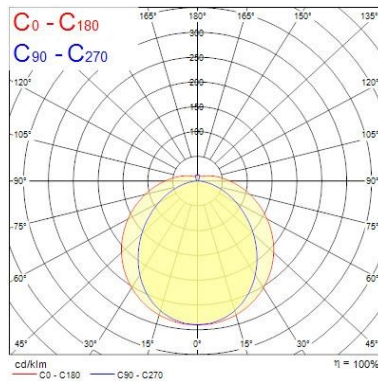

Optical data

Fixture luminous flux (lm)	2182
Luminous flux (lm)	2182
Luminaire efficacy (lm/W)	103.9
LOR (%)	100
Colour temperature (K)	3000
Light colour	Warm White
CRI (Ra)	80
Colour Consistency (SDCM)	3
Adjustable chromaticity	N
Distribution type	Direct
Photobiological Risk Group	0

Lifetime data

Lumen maintenance - L70 B10	60000
Lumen maintenance - L80 B50	60000
Lumen maintenance - L80 B10	49000
Lumen maintenance - L90 B50	35000
Average life (Nominal) (h)	50000

Physical data

Vertical Tilt (°)	360
Horizontal rotation (°)	360
Housing colour	Matt Diffuser
IP rating	IP66
IK rating	IK06
Diffuser finish	Matt/Opaque
Diffuser material	Acrylic/PMMA

Sylproof Tubular LED - Electronic

Sylproof Tubular LED 2X600 EB WW
0047589

Nominal Product Length (mm)	700
Nominal Product Width (mm)	112
Nominal Product Height (mm)	112
Weight (kg)	1.8

Packaging

Single packaging type	Carton
Product EAN number	5410288475899
Packaging single length / height (cm)	70.0
Packaging single width (cm)	13.0
Packaging single depth (cm)	13.0
DUN14 (outer)	05410288475899
Units per outer package	1
Packaging outer length / height (cm)	70.0
Packaging outer width (cm)	13.0
Packaging outer depth (cm)	13.0

Distance [m] Cone diameter [m] Illuminance [lx]

— C0 - C180 (Half beam angle: 130.4°)
— C90 - C270 (Half beam angle: 97.0°)

TECHNICAL DRAWINGS

Sylproof Tubular LED - Electronic *Sylproof Tubular LED 2X600 EB WW* 0047589