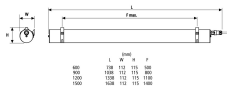

Sylproof Tubular LED - Electronic

Sylproof Tubular LED 1X1200 EB WW
0047587

Nominal Product Length (mm)	1300
Nominal Product Width (mm)	112
Nominal Product Height (mm)	112
Weight (kg)	2.5

Packaging

Single packaging type	Carton
Product EAN number	5410288475875
Packaging single length / height (cm)	130.0
Packaging single width (cm)	13.0
Packaging single depth (cm)	13.0
DUN14 (outer)	05410288475875
Units per outer package	1
Packaging outer length / height (cm)	130.0
Packaging outer width (cm)	13.0
Packaging outer depth (cm)	13.0

PHOTOMETRY

Distance [m]	Cone diameter [m]	Illuminance [lx]
0.5	1.17 1.80	E(0°) 3245 E(C90) 445 E(C0) 127
1.0	2.34 3.59	E(0°) 811 E(C90) 111 E(C0) 47
1.5	3.51 5.39	E(0°) 361 E(C90) 49 E(C0) 21
2.0	4.68 7.19	E(0°) 203 E(C90) 28 E(C0) 12
2.5	5.85 8.98	E(0°) 130 E(C90) 18 E(C0) 7
3.0	7.03 10.78	E(0°) 90 E(C90) 12 E(C0) 5

Distance [m] Cone diameter [m] Illuminance [lx]

— C0 - C180 (Half beam angle: 121.8°)
— C90 - C270 (Half beam angle: 99.0°)

TECHNICAL DRAWINGS

Sylproof Tubular LED - Electronic *Sylproof Tubular LED 1X1200 EB WW* 0047587