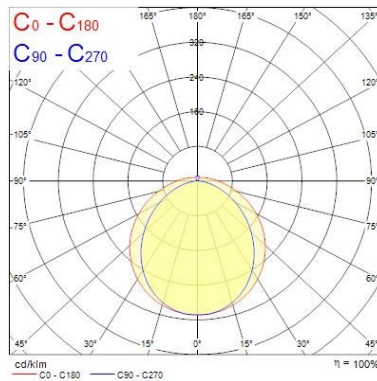

Optical data

Fixture luminous flux (lm)	2629
Luminous flux (lm)	2629
Luminaire efficacy (lm/W)	102.69
LOR (%)	100
Colour temperature (K)	3000
Light colour	Warm White
CRI (Ra)	80
Colour Consistency (SDCM)	3
Adjustable chromaticity	N
Distribution type	Direct
Photobiological Risk Group	0

Sylproof Tubular LED - Electronic

Sylproof Tubular LED 1X1200 EB WW
0047587

Nominal Product Length (mm)	1300
Nominal Product Width (mm)	112
Nominal Product Height (mm)	112
Weight (kg)	2.5

Packaging

Single packaging type	Carton
Product EAN number	5410288475875
Packaging single length / height (cm)	130.0
Packaging single width (cm)	13.0
Packaging single depth (cm)	13.0
DUN14 (outer)	05410288475875
Units per outer package	1
Packaging outer length / height (cm)	130.0
Packaging outer width (cm)	13.0
Packaging outer depth (cm)	13.0

PHOTOMETRY

Distance [m]	Cone diameter [m]	Illuminance [lx]
0.5	1.17 1.80	E(0°) 3245 E(C90) 445 E(C0) 127
1.0	2.34 3.59	E(0°) 811 E(C90) 111 E(C0) 47
1.5	3.51 5.39	E(0°) 361 E(C90) 49 E(C0) 21
2.0	4.68 7.19	E(0°) 203 E(C90) 28 E(C0) 12
2.5	5.85 8.98	E(0°) 130 E(C90) 18 E(C0) 7
3.0	7.03 10.78	E(0°) 90 E(C90) 12 E(C0) 5

Distance [m] Cone diameter [m] Illuminance [lx]

— C0 - C180 (Half beam angle: 121.8°)
— C90 - C270 (Half beam angle: 99.0°)

TECHNICAL DRAWINGS

Sylproof Tubular LED - Electronic *Sylproof Tubular LED 1X1200 EB WW* 0047587