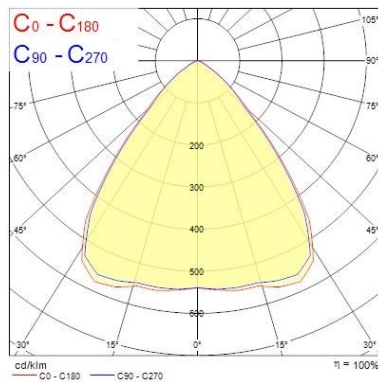

### Optical data

Fixture luminous flux (lm)	7368
Luminaire efficacy (lm/W)	154
LOR (%)	100
Colour temperature (K)	4000
Light colour	Neutral White
CRI (Ra)	80
Colour Variation Initial (SDCM)	3
Beam Angle (°)	90
Photobiological Risk Group	RG1

### Packaging

Single packaging type	Carton
Product EAN number	5410288395319
Packaging single length / height (cm)	50.0
Packaging single width (cm)	50.0
Packaging single depth (cm)	21.0
DUN14 (outer)	05410288395319
Units per outer package	1
Packaging outer length / height (cm)	50.0
Packaging outer width (cm)	50.0
Packaging outer depth (cm)	21.0

## PHOTOMETRY

0.5	0.96 0.96	E(I <sup>0</sup> ) 18377 E(C90) 3692 E(C0) 3711
1.0	1.71 1.73	E(I <sup>0</sup> ) 3969 E(C90) 805 E(C0) 828
1.5	2.57 2.59	E(I <sup>0</sup> ) 1784 E(C90) 402 E(C0) 412
2.0	3.43 3.45	E(I <sup>0</sup> ) 992 E(C90) 228 E(C0) 232
2.5	4.29 4.32	E(I <sup>0</sup> ) 635 E(C90) 145 E(C0) 148
3.0	5.14 5.18	E(I <sup>0</sup> ) 441 E(C90) 101 E(C0) 103

Distance [m]      Cone diameter [m]      Illuminance [lx]

— C0 - C180 (Half beam angle: 81.6°)  
— C90 - C270 (Half beam angle: 81.2°)