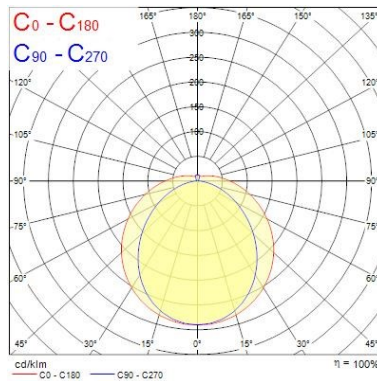

Optical data

Fixture luminous flux (lm)	2269
Luminous flux (lm)	2269
Luminaire efficacy (lm/W)	108.04
LOR (%)	100
Colour temperature (K)	4000
Light colour	Neutral White
CRI (Ra)	80
Colour Consistency (SDCM)	3
Adjustable chromaticity	N
Distribution type	Direct
Photobiological Risk Group	0

Sylproof Tubular LED - Electronic

Sylproof Tubular LED 2X600 EB NW
0047583

Nominal Product Length (mm)	700
Nominal Product Width (mm)	112
Nominal Product Height (mm)	112
Weight (kg)	1.8

Packaging

Single packaging type	Carton
Product EAN number	5410288475837
Packaging single length / height (cm)	70.0
Packaging single width (cm)	13.0
Packaging single depth (cm)	13.0
DUN14 (outer)	05410288475837
Units per outer package	1
Packaging outer length / height (cm)	70.0
Packaging outer width (cm)	13.0
Packaging outer depth (cm)	13.0

PHOTOMETRY

Distance [m]	Cone diameter [m]	Illuminance [lx]
0.5	1.13 2.16	E(0°) 2631 E(C90) 384 E(C0) 97
1.0	2.26 4.33	E(0°) 658 E(C90) 96 E(C0) 24
1.5	3.39 6.49	E(0°) 292 E(C90) 43 E(C0) 11
2.0	4.52 8.66	E(0°) 154 E(C90) 24 E(C0) 6
2.5	5.65 10.82	E(0°) 105 E(C90) 16 E(C0) 4
3.0	6.78 12.99	E(0°) 73 E(C90) 11 E(C0) 3

Distance [m] Cone diameter [m] Illuminance [lx]

— C0 - C180 (Half beam angle: 130.4°)
— C90 - C270 (Half beam angle: 97.0°)

TECHNICAL DRAWINGS

Sylproof Tubular LED - Electronic *Sylproof Tubular LED 2X600 EB NW* 0047583