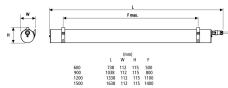

Sylproof Tubular LED - Electronic

Sylproof Tubular LED 2X600 EB NW
0047583

Nominal Product Length (mm)	700
Nominal Product Width (mm)	112
Nominal Product Height (mm)	112
Weight (kg)	1.8

Packaging

Single packaging type	Carton
Product EAN number	5410288475837
Packaging single length / height (cm)	70.0
Packaging single width (cm)	13.0
Packaging single depth (cm)	13.0
DUN14 (outer)	05410288475837
Units per outer package	1
Packaging outer length / height (cm)	70.0
Packaging outer width (cm)	13.0
Packaging outer depth (cm)	13.0

PHOTOMETRY

Distance [m]	Cone diameter [m]	Illuminance [lx]
0.5	1.13 2.16	E(0°) 2631 E(C90) 384 E(C0) 97
1.0	2.26 4.33	E(0°) 658 E(C90) 96 E(C0) 24
1.5	3.39 6.49	E(0°) 292 E(C90) 43 E(C0) 11
2.0	4.52 8.66	E(0°) 154 E(C90) 24 E(C0) 6
2.5	5.65 10.82	E(0°) 105 E(C90) 16 E(C0) 4
3.0	6.78 12.99	E(0°) 73 E(C90) 11 E(C0) 3

Distance [m] Cone diameter [m] Illuminance [lx]

— C0 - C180 (Half beam angle: 130.4°)
— C90 - C270 (Half beam angle: 97.0°)

TECHNICAL DRAWINGS

Sylproof Tubular LED - Electronic *Sylproof Tubular LED 2X600 EB NW* 0047583