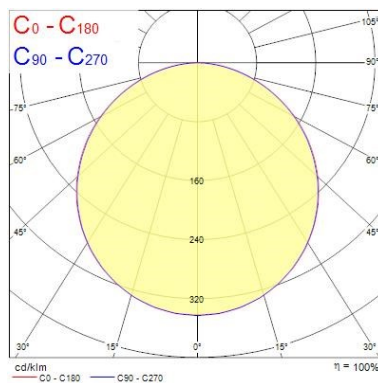

SylFlat LED Non Dimmable - Recessed SYLFLAT 1400 ROUND 4000K 0053295

Lifetime data

Lumen maintenance - L70 B50	30000
Average life (Nominal) (h)	30000

Physical data

Housing colour	White
IP rating	IP20
IK rating	IK03
Diffuser finish	Opal
Diffuser material	Polycarbonate
Nominal Product Length (mm)	220
Nominal Product Width (mm)	220
Nominal Product Height (mm)	27
Nominal Product Diameter (mm)	220
Max. Lamp Diameter (mm) - D	220
Weight (kg)	0.3
Recessed Depth (mm)	27

Packaging

Single packaging type	Carton
Product EAN number	5410288532950
Packaging single length / height (cm)	27.5
Packaging single width (cm)	6.6
Packaging single depth (cm)	23.5
DUN14 (outer)	15410288532957
Units per outer package	6
Packaging outer length / height (cm)	43.0
Packaging outer width (cm)	29.0
Packaging outer depth (cm)	25.5

PHOTOMETRY

TECHNICAL DRAWINGS