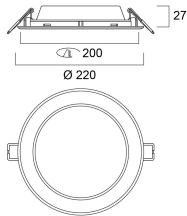

SylFlat LED Non Dimmable - Recessed SYLFLAT 1400 ROUND 4000K 0053295

SYLVANIA 0053295

This luminaire contains built in LED lamps.

The lamps cannot be changed in the luminaire.

874/2012