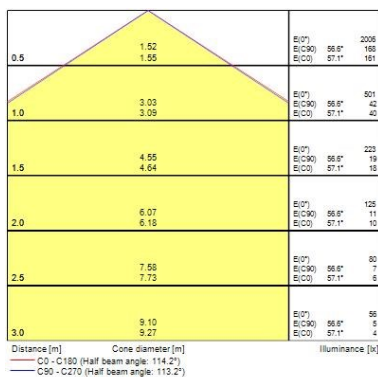

SylFlat LED Non Dimmable - Recessed SYLFLAT 1400 ROUND 4000K 0053295

Lifetime data

Lumen maintenance - L70 B50	30000
Average life (Nominal) (h)	30000

Physical data

Housing colour	White
IP rating	IP20
IK rating	IK03
Diffuser finish	Opal
Diffuser material	Polycarbonate
Nominal Product Length (mm)	220
Nominal Product Width (mm)	220
Nominal Product Height (mm)	27
Nominal Product Diameter (mm)	220
Max. Lamp Diameter (mm) - D	220
Weight (kg)	0.3
Recessed Depth (mm)	27

Packaging

Single packaging type	Carton
Product EAN number	5410288532950
Packaging single length / height (cm)	27.5
Packaging single width (cm)	6.6
Packaging single depth (cm)	23.5
DUN14 (outer)	15410288532957
Units per outer package	6
Packaging outer length / height (cm)	43.0
Packaging outer width (cm)	29.0
Packaging outer depth (cm)	25.5

PHOTOMETRY

TECHNICAL DRAWINGS