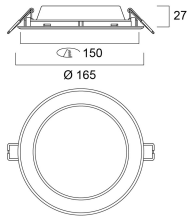

SylFlat LED Non Dimmable - Recessed SYLFLAT 1000 ROUND 3000K 0053289

SYLVANIA 0053289

This luminaire contains built in LED lamps.

The lamps cannot be changed in the luminaire.

874/2012