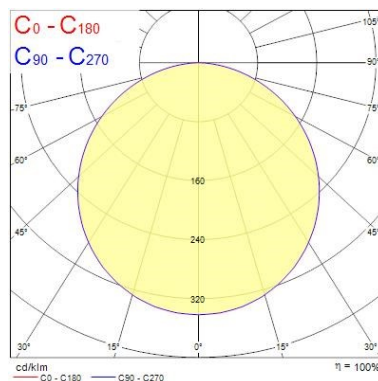

SylFlat LED Non Dimmable - Recessed SYLFLAT 1000 ROUND 3000K 0053289

Lifetime data

Lumen maintenance - L70 B50	30000
Average life (Nominal) (h)	30000

Physical data

Housing colour	White
IP rating	IP20
IK rating	IK03
Diffuser finish	Opal
Diffuser material	Polycarbonate
Nominal Product Length (mm)	165
Nominal Product Width (mm)	165
Nominal Product Height (mm)	27
Nominal Product Diameter (mm)	165
Max. Lamp Diameter (mm) - D	165
Weight (kg)	0.178
Recessed Depth (mm)	27

Packaging

Single packaging type	Carton
Product EAN number	5410288532899
Packaging single length / height (cm)	23.6
Packaging single width (cm)	6.6
Packaging single depth (cm)	17.7
DUN14 (outer)	15410288532896
Units per outer package	6
Packaging outer length / height (cm)	43.0
Packaging outer width (cm)	25.0
Packaging outer depth (cm)	20.0

PHOTOMETRY

TECHNICAL DRAWINGS