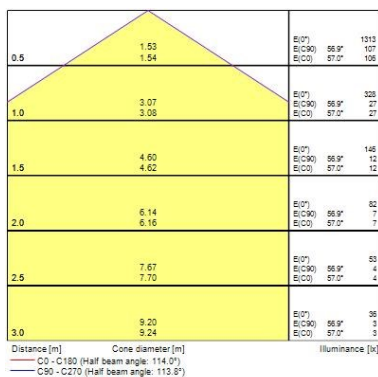

SylFlat LED Non Dimmable - Recessed SYLFLAT 1000 ROUND 3000K 0053289

Lifetime data

Lumen maintenance - L70 B50	30000
Average life (Nominal) (h)	30000

Physical data

Housing colour	White
IP rating	IP20
IK rating	IK03
Diffuser finish	Opal
Diffuser material	Polycarbonate
Nominal Product Length (mm)	165
Nominal Product Width (mm)	165
Nominal Product Height (mm)	27
Nominal Product Diameter (mm)	165
Max. Lamp Diameter (mm) - D	165
Weight (kg)	0.178
Recessed Depth (mm)	27

Packaging

Single packaging type	Carton
Product EAN number	5410288532899
Packaging single length / height (cm)	23.6
Packaging single width (cm)	6.6
Packaging single depth (cm)	17.7
DUN14 (outer)	15410288532896
Units per outer package	6
Packaging outer length / height (cm)	43.0
Packaging outer width (cm)	25.0
Packaging outer depth (cm)	20.0

PHOTOMETRY

TECHNICAL DRAWINGS