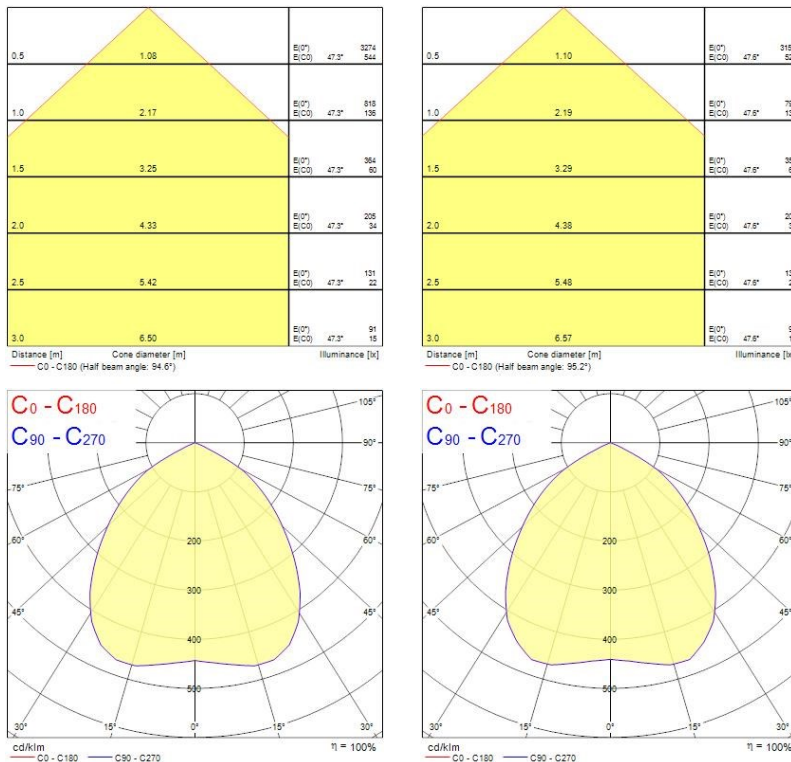

Ascent 100 II Deco 160

ASCENT 100 II DECO 1900 3K EMPRO 160
2060644

Housing colour	White - RAL9016
IP rating	IP40
IK rating	IK02
Diffuser finish	Light Opal
Diffuser material	Arcylic
Reflector finish	Deco
Nominal Product Width (mm)	150
Nominal Product Height (mm)	94
Nominal Product Diameter (mm)	160
Weight (kg)	1.92

Packaging

Single packaging type	Carton
Product EAN number	5025768606443
Packaging single length / height (cm)	30.0
Packaging single width (cm)	30.0
Packaging single depth (cm)	12.5
DUN14 (outer)	05025768606443
Units per outer package	1
Packaging outer length / height (cm)	30.0
Packaging outer width (cm)	30.0
Packaging outer depth (cm)	12.5

PHOTOMETRY