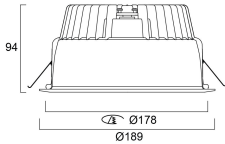

Ascent 100 II Deco 160 ASCENT 100 II DECO 1900 3K EMPRO 160 2060644

TECHNICAL DRAWINGS

Concord 2060644

This luminaire contains built in LED lamps.

} **LED**

The lamps cannot be changed in the luminaire.

874/2012