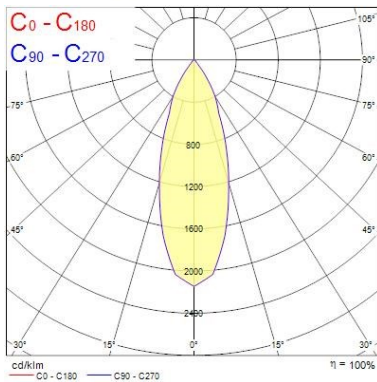

Myriad V LED - IP65 Glass Chrome Bezel MYRD IP FL 4K DALIEM BLK CBEZ 2058975

Product EAN number	5025768589753
Packaging single length / height (cm)	17.5
Packaging single width (cm)	15.0
Packaging single depth (cm)	17.5
DUN14 (outer)	05025768589753
Units per outer package	1
Packaging outer length / height (cm)	17.5
Packaging outer width (cm)	15.0
Packaging outer depth (cm)	17.5

PHOTOMETRY

TECHNICAL DRAWINGS