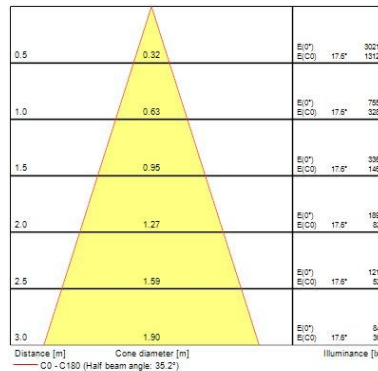

Myriad V LED - IP65 Glass Chrome Bezel MYRD IP FL 4K DALIEM BLK CBEZ 2058975

Product EAN number	5025768589753
Packaging single length / height (cm)	17.5
Packaging single width (cm)	15.0
Packaging single depth (cm)	17.5
DUN14 (outer)	05025768589753
Units per outer package	1
Packaging outer length / height (cm)	17.5
Packaging outer width (cm)	15.0
Packaging outer depth (cm)	17.5

PHOTOMETRY

TECHNICAL DRAWINGS