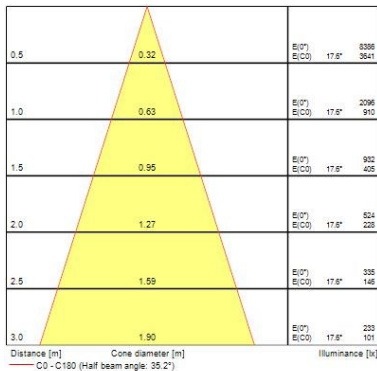

Myriad V LED - IP65 Glass Chrome Bezel MYRD IP FL 4K DALIEM BLK CBEZ 2058975

Product EAN number	5025768589753
Packaging single length / height (cm)	17.5
Packaging single width (cm)	15.0
Packaging single depth (cm)	17.5
DUN14 (outer)	05025768589753
Units per outer package	1
Packaging outer length / height (cm)	17.5
Packaging outer width (cm)	15.0
Packaging outer depth (cm)	17.5

PHOTOMETRY

TECHNICAL DRAWINGS