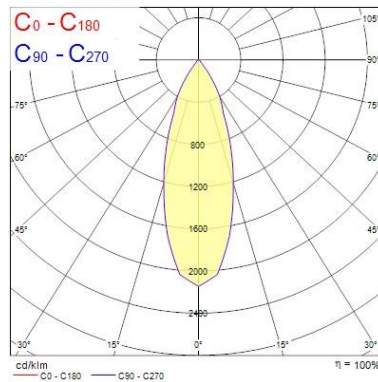

Myriad V LED - IP65 Glass Chrome Bezel MYRD IP FL 4K DALIEM BLK CBEZ 2058975

Product EAN number	5025768589753
Packaging single length / height (cm)	17.5
Packaging single width (cm)	15.0
Packaging single depth (cm)	17.5
DUN14 (outer)	05025768589753
Units per outer package	1
Packaging outer length / height (cm)	17.5
Packaging outer width (cm)	15.0
Packaging outer depth (cm)	17.5

PHOTOMETRY

TECHNICAL DRAWINGS