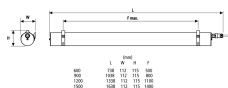

Sylproof Tubular LED - DALI

Sylproof Tubular LED 2X1500 DALI WW
0047609

Nominal Product Width (mm)	112
Nominal Product Height (mm)	112
Weight (kg)	3.2

Packaging

Single packaging type	Carton
Product EAN number	5410288476094
Packaging single length / height (cm)	160.0
Packaging single width (cm)	13.0
Packaging single depth (cm)	13.0
DUN14 (outer)	05410288476094
Units per outer package	1
Packaging outer length / height (cm)	160.0
Packaging outer width (cm)	13.0
Packaging outer depth (cm)	13.0

PHOTOMETRY

Distance [m]	Cone diameter [m]	Beam diameter [m]	Beam diameter [in]	Illuminance [lx]
0.5	1.16	0.5	1.97	6422
	2.19	1.0	3.94	886
1.0	2.32	1.0	3.94	1606
	4.39	2.0	7.87	224
1.5	3.48	1.5	5.90	714
	6.58	3.0	11.83	100
2.0	4.63	2.0	7.87	401
	6.78	3.0	11.83	88
2.5	5.79	2.5	9.84	237
	10.57	5.0	19.68	36
3.0	6.95	3.0	11.83	178
	13.17	6.0	23.66	26

Distance [m] Cone diameter [m] Illuminance [lx]

— C0 - C180 (Half beam angle: 131.0°)
— C90 - C270 (Half beam angle: 96.4°)

TECHNICAL DRAWINGS

Sylproof Tubular LED - DALI *Sylproof Tubular LED 2X1500 DALI WW* 0047609