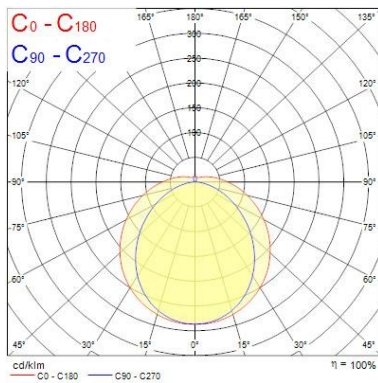

Optical data

Fixture luminous flux (lm)	5597
Luminous flux (lm)	5597
Luminaire efficacy (lm/W)	115.4
LOR (%)	100
Colour temperature (K)	3000
Light colour	Warm White
CRI (Ra)	80
Colour Consistency (SDCM)	3
Adjustable chromaticity	N
Distribution type	Direct
Photobiological Risk Group	0

Lifetime data

Lumen maintenance - L70 B10	60000
Lumen maintenance - L80 B50	60000
Lumen maintenance - L80 B10	49000
Lumen maintenance - L90 B50	35000
Average life (Nominal) (h)	50000

Physical data

Vertical Tilt (°)	360
Horizontal rotation (°)	360
Housing colour	Matt Diffuser
IP rating	IP66
IK rating	IK06
Diffuser finish	Matt/Opaque
Diffuser material	Acrylic/PMMA
Nominal Product Length (mm)	1600

PHOTOMETRY

Distance [m]	Cone diameter [m]	Beam diameter [m]	Beam diameter [in]	Illuminance [lx]
0.5	1.16	0.5	1.97	6422
	2.19	1.0	3.94	886
1.0	2.32	1.0	3.94	1606
	4.39	2.0	7.87	224
1.5	3.48	1.5	5.90	714
	6.58	3.0	11.83	100
2.0	4.63	2.0	7.87	401
	6.78	3.0	11.83	88
2.5	5.79	2.5	9.84	237
	10.57	5.0	19.68	36
3.0	6.95	3.0	11.83	178
	13.17	6.0	23.66	26

Distance [m] Cone diameter [m] Illuminance [lx]

— C0 - C180 (Half beam angle: 131.0°)
— C90 - C270 (Half beam angle: 96.4°)

TECHNICAL DRAWINGS

Sylproof Tubular LED - DALI *Sylproof Tubular LED 2X1500 DALI WW* 0047609