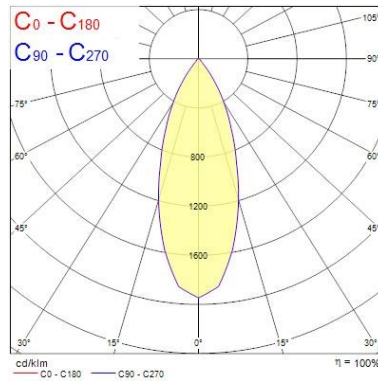

Myriad V LED - IP65 Glass Chrome Bezel MYRD IP FL 3K DALI BLK CBEZ 2058969

Units per outer package	1
Packaging outer length / height (cm)	17.5
Packaging outer width (cm)	15.0
Packaging outer depth (cm)	17.5

PHOTOMETRY

0.5	0.34	E(0°) E(C0)	18.9°	799 3269
1.0	0.68	E(0°) E(C0)	18.9°	1923 817
1.5	1.03	E(0°) E(C0)	18.9°	558 353
2.0	1.37	E(0°) E(C0)	18.9°	451 204
2.5	1.71	E(0°) E(C0)	18.9°	338 121
3.0	2.05	E(0°) E(C0)	18.9°	214 91

Distance [m]   Cone diameter [m]   Illuminance [lx]

— C0 - C180 (Half beam angle: 37.8°)

TECHNICAL DRAWINGS