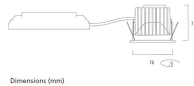

Lifetime data

Lumen maintenance - L70 B50	50000
Average life (Nominal) (h)	50000

Physical data

Housing colour	Black Trim
IP rating	IP65
IK rating	IK02
Diffuser finish	Black Trim Chrome Bezel
Reflector finish	Aluminium
Nominal Product Height (mm)	72
Nominal Product Diameter (mm)	90
Weight (kg)	0.44
Recessed Depth (mm)	72

Myriad V LED - IP65 Glass Chrome Bezel MYRD IP FL 3K DALI BLK CBEZ 2058969

Units per outer package	1
Packaging outer length / height (cm)	17.5
Packaging outer width (cm)	15.0
Packaging outer depth (cm)	17.5

PHOTOMETRY

0.5	0.34	E(0°) E(C0)	18.9°	799 3269
1.0	0.68	E(0°) E(C0)	18.9°	1923 817
1.5	1.03	E(0°) E(C0)	18.9°	558 353
2.0	1.37	E(0°) E(C0)	18.9°	451 204
2.5	1.71	E(0°) E(C0)	18.9°	338 121
3.0	2.05	E(0°) E(C0)	18.9°	214 91

Distance [m] Cone diameter [m] Illuminance [lx]

— C0 - C180 (Half beam angle: 37.8°)

TECHNICAL DRAWINGS

Myriad V LED - IP65 Glass Chrome Bezel MYRD IP FL 3K DALI BLK CBEZ 2058969

Concord 2058969

 This luminaire contains built in LED lamps.