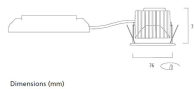

Lifetime data

Lumen maintenance - L70 B50	50000
Average life (Nominal) (h)	50000

Physical data

Housing colour	Black Trim
IP rating	IP65
IK rating	IK02
Diffuser finish	Black Trim Chrome Bezel
Reflector finish	Aluminium
Nominal Product Height (mm)	72
Nominal Product Diameter (mm)	90
Weight (kg)	0.44
Recessed Depth (mm)	72

DUN14 (outer)	05025768589685
Units per outer package	1
Packaging outer length / height (cm)	17.5
Packaging outer width (cm)	15.0
Packaging outer depth (cm)	17.5

PHOTOMETRY

0.5	0.34	E(0°) E(C0)	18.9°	7993 3259
1.0	0.68	E(0°) E(C0)	18.9°	1923 817
1.5	1.03	E(0°) E(C0)	18.9°	855 353
2.0	1.37	E(0°) E(C0)	18.9°	481 204
2.5	1.71	E(0°) E(C0)	18.9°	328 131
3.0	2.05	E(0°) E(C0)	18.9°	214 91

Distance [m] Cone diameter [m] Illuminance [lx]

— C0 - C180 (Half beam angle: 37.8°)

TECHNICAL DRAWINGS

Myriad V LED - IP65 Glass Chrome Bezel MYRD IP FL 3K PHDM BLK CBEZ 2058968

Concord 2058968

 This luminaire contains built in LED lamps.