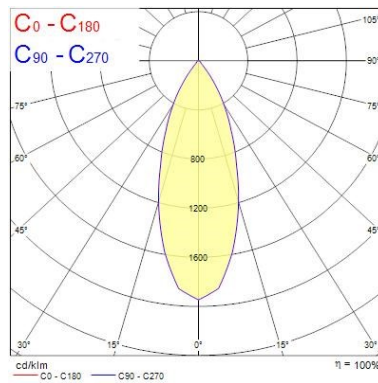

Myriad V LED - IP65 Glass Chrome Bezel MYRD IP FL 3K PHDM BLK CBEZ 2058968

DUN14 (outer)	05025768589685
Units per outer package	1
Packaging outer length / height (cm)	17.5
Packaging outer width (cm)	15.0
Packaging outer depth (cm)	17.5

PHOTOMETRY

0.5	0.34	E(0°) E(C0)	18.9°	7993 3259
1.0	0.68	E(0°) E(C0)	18.9°	1923 817
1.5	1.03	E(0°) E(C0)	18.9°	855 353
2.0	1.37	E(0°) E(C0)	18.9°	481 204
2.5	1.71	E(0°) E(C0)	18.9°	328 131
3.0	2.05	E(0°) E(C0)	18.9°	214 91

Distance [m]   Cone diameter [m]   Illuminance [lx]

— C0 - C180 (Half beam angle: 37.8°)

TECHNICAL DRAWINGS