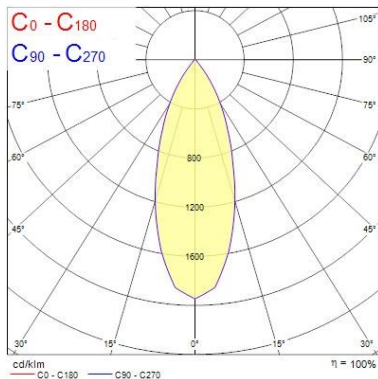

Optical data

Fixture luminous flux (lm)	1128
Luminaire efficacy (lm/W)	94
LOR (%)	100
Colour temperature (K)	2700
Light colour	Amber White
CRI (Ra)	85
Adjustable chromaticity	N
Beam Angle (°)	46
Distribution type	Direct
Photobiological Risk Group	-
Luminous flux (emergency) (lm)	307
Emergency duration (h)	3

Lifetime data

Lumen maintenance - L70 B50	50000
Average life (Nominal) (h)	50000

Physical data

Housing colour	Black Trim
IP rating	IP65
IK rating	IK02
Diffuser finish	Black Trim Chrome Bezel
Reflector finish	Aluminium
Nominal Product Height (mm)	72
Nominal Product Diameter (mm)	90
Weight (kg)	1.44
Recessed Depth (mm)	72

PHOTOMETRY

Distance [m]	Cone diameter [m]	E _{0°} [lx]	E _{18.9°} [lx]
0.5	0.34	2390	1019
1.0	0.68	599	254
1.5	1.03	266	113
2.0	1.37	149	63
2.5	1.71	98	41
3.0	2.05	66	28

Distance [m] Cone diameter [m] Illuminance [lx]
C0 - C180 (Half beam angle: 37.5°)

Distance [m]	Cone diameter [m]	E _{0°} [lx]	E _{18.9°} [lx]
0.5	0.34	8783	3752
1.0	0.68	2196	932
1.5	1.03	978	415
2.0	1.37	549	233
2.5	1.71	351	149
3.0	2.05	244	104

Distance [m] Cone diameter [m] Illuminance [lx]
C0 - C180 (Half beam angle: 37.5°)