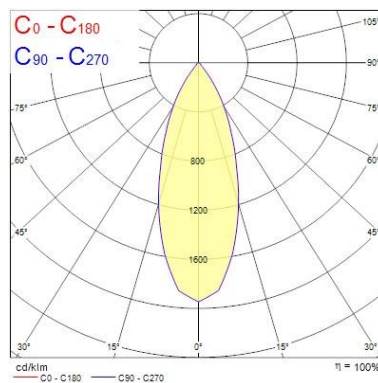

Optical data

Fixture luminous flux (lm)	1128
Luminaire efficacy (lm/W)	94
LOR (%)	100
Colour temperature (K)	2700
Light colour	Amber White
CRI (Ra)	85
Adjustable chromaticity	N
Beam Angle (°)	46
Distribution type	Direct
Photobiological Risk Group	-
Luminous flux (emergency) (lm)	307
Emergency duration (h)	3

PHOTOMETRY

Distance [m]	Cone diameter [m]	E _{0°} [lx]	E _{18.9°} [lx]
0.5	0.34	2390	1019
1.0	0.68	599	254
1.5	1.03	266	113
2.0	1.37	149	63
2.5	1.71	98	41
3.0	2.05	66	28

Distance [m] Cone diameter [m] Illuminance [lx]
C0 - C180 (Half beam angle: 37.5°)

Distance [m]	Cone diameter [m]	E _{0°} [lx]	E _{18.9°} [lx]
0.5	0.34	8783	3752
1.0	0.68	2196	932
1.5	1.03	978	415
2.0	1.37	549	233
2.5	1.71	351	149
3.0	2.05	244	104

Distance [m] Cone diameter [m] Illuminance [lx]
C0 - C180 (Half beam angle: 37.5°)