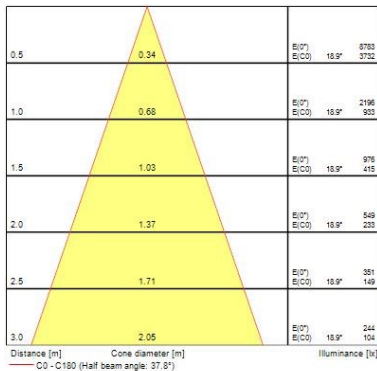

Myriad V LED - IP65 Glass Chrome Bezel MYRD IP FL 2.7K PHDMEM BLK CBEZ 2058966

Product EAN number	5025768589661
Packaging single length / height (cm)	17.5
Packaging single width (cm)	15.0
Packaging single depth (cm)	17.5
DUN14 (outer)	05025768589661
Units per outer package	1
Packaging outer length / height (cm)	17.5
Packaging outer width (cm)	15.0
Packaging outer depth (cm)	17.5

PHOTOMETRY

TECHNICAL DRAWINGS