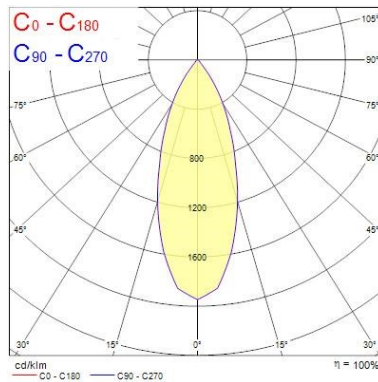

Myriad V LED - IP65 Glass Chrome Bezel MYRD IP FL 2.7K PHDMEM BLK CBEZ 2058966

Product EAN number	5025768589661
Packaging single length / height (cm)	17.5
Packaging single width (cm)	15.0
Packaging single depth (cm)	17.5
DUN14 (outer)	05025768589661
Units per outer package	1
Packaging outer length / height (cm)	17.5
Packaging outer width (cm)	15.0
Packaging outer depth (cm)	17.5

PHOTOMETRY

TECHNICAL DRAWINGS