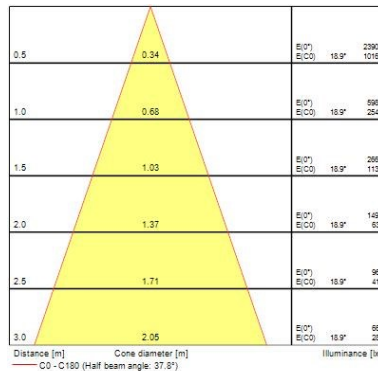

Myriad V LED - IP65 Glass Chrome Bezel MYRD IP FL 2.7K PHDMEM BLK CBEZ 2058966

Product EAN number	5025768589661
Packaging single length / height (cm)	17.5
Packaging single width (cm)	15.0
Packaging single depth (cm)	17.5
DUN14 (outer)	05025768589661
Units per outer package	1
Packaging outer length / height (cm)	17.5
Packaging outer width (cm)	15.0
Packaging outer depth (cm)	17.5

PHOTOMETRY

TECHNICAL DRAWINGS