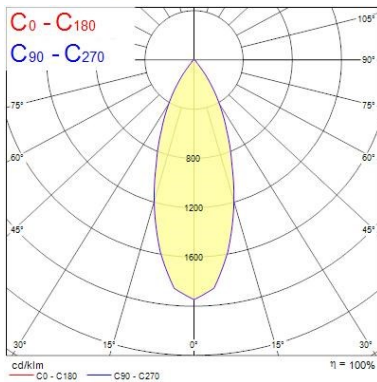

Myriad V LED - IP65 Glass Chrome Bezel MYRD IP FL 2.7K PHDMEM BLK CBEZ 2058966

Product EAN number	5025768589661
Packaging single length / height (cm)	17.5
Packaging single width (cm)	15.0
Packaging single depth (cm)	17.5
DUN14 (outer)	05025768589661
Units per outer package	1
Packaging outer length / height (cm)	17.5
Packaging outer width (cm)	15.0
Packaging outer depth (cm)	17.5

PHOTOMETRY

TECHNICAL DRAWINGS