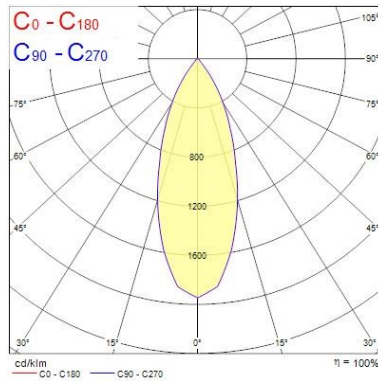

### Optical data

Fixture luminous flux (lm)	1128
Luminaire efficacy (lm/W)	113
LOR (%)	100
Colour temperature (K)	2700
CRI (Ra)	85
Adjustable chromaticity	N
Beam Angle (°)	46
Distribution type	Direct
Photobiological Risk Group	-

## Myriad V LED - IP65 Glass Chrome Bezel MYRD IP FL 2.7K DALI BLK CBEZ 2058965

Units per outer package	1
Packaging outer length / height (cm)	17.5
Packaging outer width (cm)	15.0
Packaging outer depth (cm)	17.5

### PHOTOMETRY

0.5	0.34	E(0°) E(C0)	18.9°	8783 3752
1.0	0.68	E(0°) E(C0)	18.9°	2196 933
1.5	1.03	E(0°) E(C0)	18.9°	978 415
2.0	1.37	E(0°) E(C0)	18.9°	549 232
2.5	1.71	E(0°) E(C0)	18.9°	351 149
3.0	2.05	E(0°) E(C0)	18.9°	244 104

Distance [m]      Cone diameter [m]      Illuminance [lx]

— C0 - C180 (Half beam angle: 37.8°)