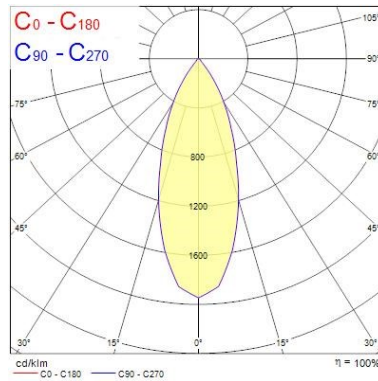

Myriad V LED - IP65 Glass Chrome Bezel MYRD IP FL 2.7K PHDM BLK CBEZ 2058964

DUN14 (outer)	05025768589647
Units per outer package	1
Packaging outer length / height (cm)	17.5
Packaging outer width (cm)	15.0
Packaging outer depth (cm)	17.5

PHOTOMETRY

TECHNICAL DRAWINGS