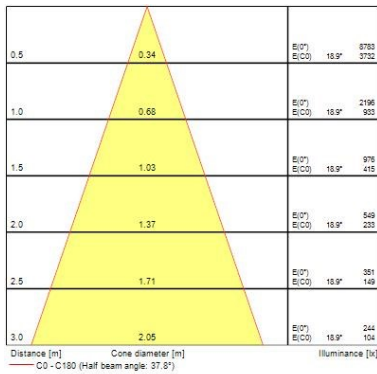

Myriad V LED - IP65 Glass Chrome Bezel MYRD IP FL 2.7K PHDM BLK CBEZ 2058964

DUN14 (outer)	05025768589647
Units per outer package	1
Packaging outer length / height (cm)	17.5
Packaging outer width (cm)	15.0
Packaging outer depth (cm)	17.5

PHOTOMETRY

TECHNICAL DRAWINGS