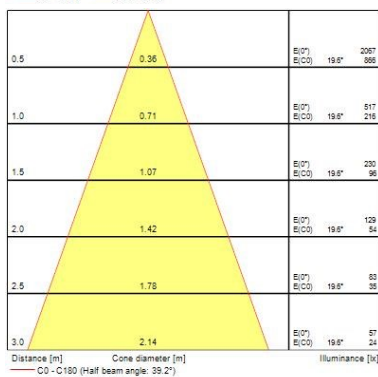

Myriad V LED - IP65 Glass Chrome Bezel MYRD IP ST 4K DALIEM BLK CBEZ 2058963

Product EAN number	5025768589630
Packaging single length / height (cm)	17.5
Packaging single width (cm)	15.0
Packaging single depth (cm)	17.5
DUN14 (outer)	05025768589630
Units per outer package	1
Packaging outer length / height (cm)	17.5
Packaging outer width (cm)	15.0
Packaging outer depth (cm)	17.5

PHOTOMETRY

TECHNICAL DRAWINGS