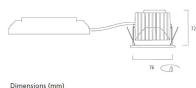

TECHNICAL DRAWINGS