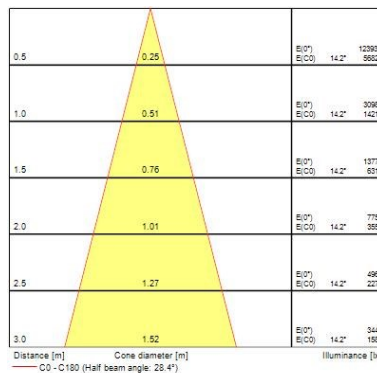

Myriad V LED - IP65 Glass Chrome Bezel MYRD IP ST 4K DALIEM BLK CBEZ 2058963

Product EAN number	5025768589630
Packaging single length / height (cm)	17.5
Packaging single width (cm)	15.0
Packaging single depth (cm)	17.5
DUN14 (outer)	05025768589630
Units per outer package	1
Packaging outer length / height (cm)	17.5
Packaging outer width (cm)	15.0
Packaging outer depth (cm)	17.5

PHOTOMETRY

TECHNICAL DRAWINGS