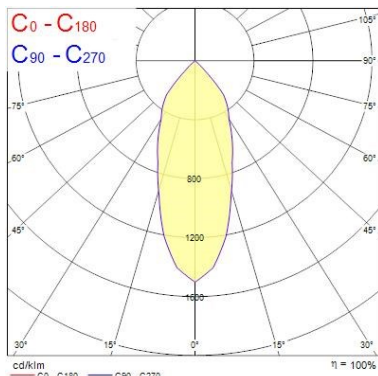

Myriad V LED - IP65 Glass Chrome Bezel MYRD IP ST 4K DALIEM BLK CBEZ 2058963

Product EAN number	5025768589630
Packaging single length / height (cm)	17.5
Packaging single width (cm)	15.0
Packaging single depth (cm)	17.5
DUN14 (outer)	05025768589630
Units per outer package	1
Packaging outer length / height (cm)	17.5
Packaging outer width (cm)	15.0
Packaging outer depth (cm)	17.5

PHOTOMETRY

TECHNICAL DRAWINGS