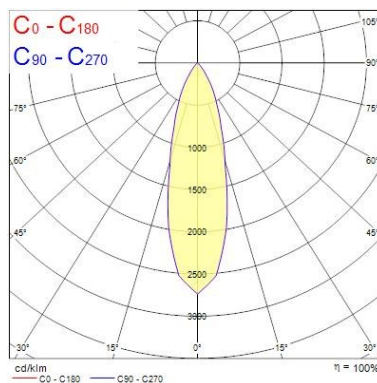

Myriad V LED - IP65 Glass Chrome Bezel MYRD IP ST 4K DALIEM BLK CBEZ 2058963

Product EAN number	5025768589630
Packaging single length / height (cm)	17.5
Packaging single width (cm)	15.0
Packaging single depth (cm)	17.5
DUN14 (outer)	05025768589630
Units per outer package	1
Packaging outer length / height (cm)	17.5
Packaging outer width (cm)	15.0
Packaging outer depth (cm)	17.5

PHOTOMETRY

TECHNICAL DRAWINGS