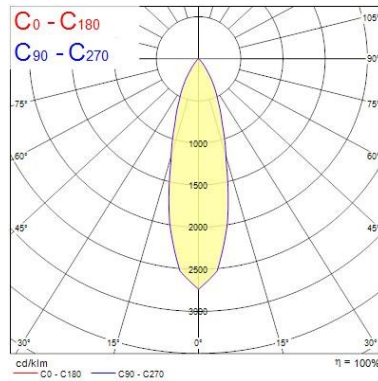

### Optical data

Fixture luminous flux (lm)	1132
Luminaire efficacy (lm/W)	113
LOR (%)	100
Colour temperature (K)	4000
CRI (Ra)	85
Adjustable chromaticity	N
Beam Angle (°)	28
Distribution type	Direct
Photobiological Risk Group	-

## Myriad V LED - IP65 Glass Chrome Bezel MYRD IP ST 4K DALI BLK CBEZ 2058961

Units per outer package	1
Packaging outer length / height (cm)	17.5
Packaging outer width (cm)	15.0
Packaging outer depth (cm)	17.5

### PHOTOMETRY

0.5	0.25	E(0°) E(C0)	14.2°	12993 5652
1.0	0.51	E(0°) E(C0)	14.2°	3096 1421
1.5	0.76	E(0°) E(C0)	14.2°	1377 631
2.0	1.01	E(0°) E(C0)	14.2°	775 355
2.5	1.27	E(0°) E(C0)	14.2°	496 227
3.0	1.52	E(0°) E(C0)	14.2°	344 156

Distance [m]      Cone diameter [m]      Illuminance [lx]

— C0 - C180 (Half beam angle: 28.4°)