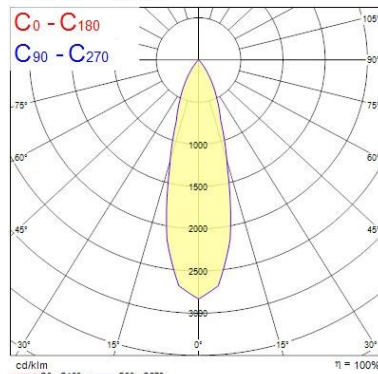

Myriad V LED - IP65 Glass Chrome Bezel MYRD IP ST 3K PHDMEM BLK CBEZ 2058958

Product EAN number	5025768589586
Packaging single length / height (cm)	17.5
Packaging single width (cm)	15.0
Packaging single depth (cm)	17.5
DUN14 (outer)	05025768589586
Units per outer package	1
Packaging outer length / height (cm)	17.5
Packaging outer width (cm)	15.0
Packaging outer depth (cm)	17.5

PHOTOMETRY

TECHNICAL DRAWINGS