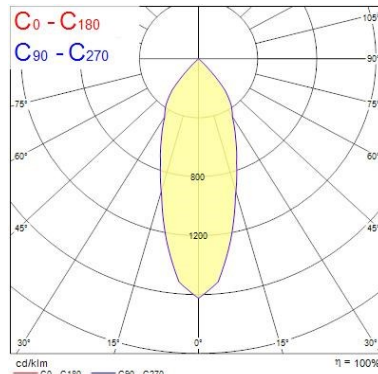

Myriad V LED - IP65 Glass Chrome Bezel MYRD IP ST 3K PHDMEM BLK CBEZ 2058958

Product EAN number	5025768589586
Packaging single length / height (cm)	17.5
Packaging single width (cm)	15.0
Packaging single depth (cm)	17.5
DUN14 (outer)	05025768589586
Units per outer package	1
Packaging outer length / height (cm)	17.5
Packaging outer width (cm)	15.0
Packaging outer depth (cm)	17.5

PHOTOMETRY

TECHNICAL DRAWINGS