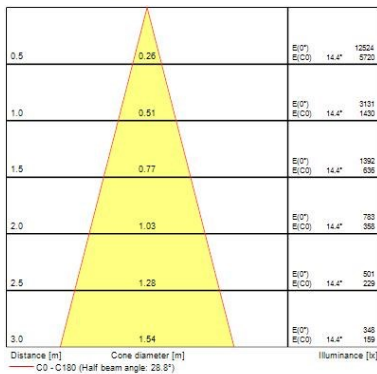

Myriad V LED - IP65 Glass Chrome Bezel MYRD IP ST 3K PHDMEM BLK CBEZ 2058958

Product EAN number	5025768589586
Packaging single length / height (cm)	17.5
Packaging single width (cm)	15.0
Packaging single depth (cm)	17.5
DUN14 (outer)	05025768589586
Units per outer package	1
Packaging outer length / height (cm)	17.5
Packaging outer width (cm)	15.0
Packaging outer depth (cm)	17.5

PHOTOMETRY

TECHNICAL DRAWINGS