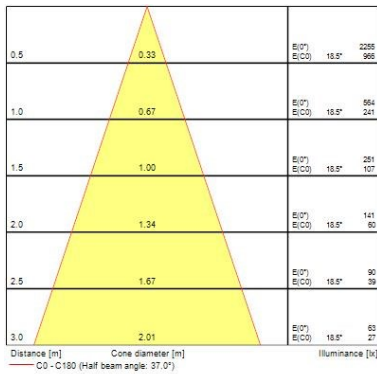

Myriad V LED - IP65 Glass Chrome Bezel MYRD IP ST 3K PHDMEM BLK CBEZ 2058958

Product EAN number	5025768589586
Packaging single length / height (cm)	17.5
Packaging single width (cm)	15.0
Packaging single depth (cm)	17.5
DUN14 (outer)	05025768589586
Units per outer package	1
Packaging outer length / height (cm)	17.5
Packaging outer width (cm)	15.0
Packaging outer depth (cm)	17.5

PHOTOMETRY

TECHNICAL DRAWINGS