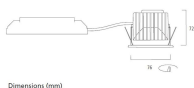

TECHNICAL DRAWINGS