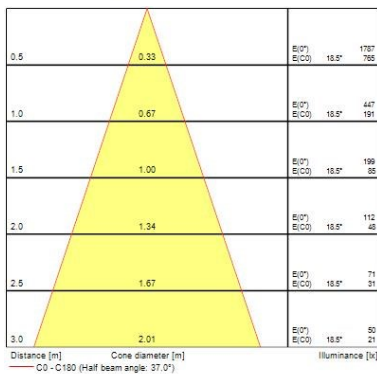

Myriad V LED - IP65 Glass Chrome Bezel MYRD IP ST 2.7K DALIEM BLK CBEZ 2058955

Packaging single length / height (cm)	17.5
Packaging single width (cm)	15.0
Packaging single depth (cm)	17.5
DUN14 (outer)	05025768589555
Units per outer package	1
Packaging outer length / height (cm)	17.5
Packaging outer width (cm)	15.0
Packaging outer depth (cm)	17.5

PHOTOMETRY

TECHNICAL DRAWINGS