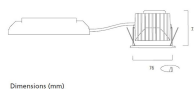

TECHNICAL DRAWINGS