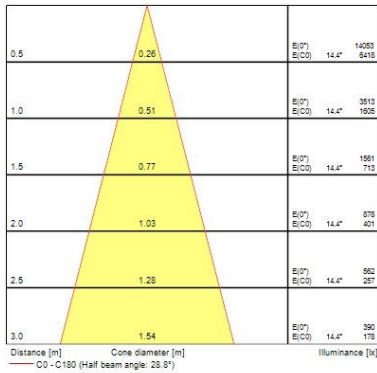

Myriad V LED - IP65 Glass Chrome Bezel MYRD IP ST 2.7K DALIEM BLK CBEZ 2058955

Packaging single length / height (cm)	17.5
Packaging single width (cm)	15.0
Packaging single depth (cm)	17.5
DUN14 (outer)	05025768589555
Units per outer package	1
Packaging outer length / height (cm)	17.5
Packaging outer width (cm)	15.0
Packaging outer depth (cm)	17.5

PHOTOMETRY

TECHNICAL DRAWINGS