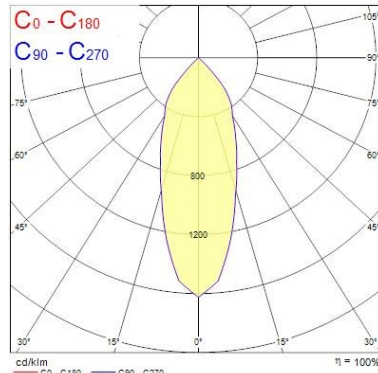

Myriad V LED - IP65 Glass Chrome Bezel MYRD IP ST 2.7K DALIEM BLK CBEZ 2058955

Packaging single length / height (cm)	17.5
Packaging single width (cm)	15.0
Packaging single depth (cm)	17.5
DUN14 (outer)	05025768589555
Units per outer package	1
Packaging outer length / height (cm)	17.5
Packaging outer width (cm)	15.0
Packaging outer depth (cm)	17.5

PHOTOMETRY

TECHNICAL DRAWINGS