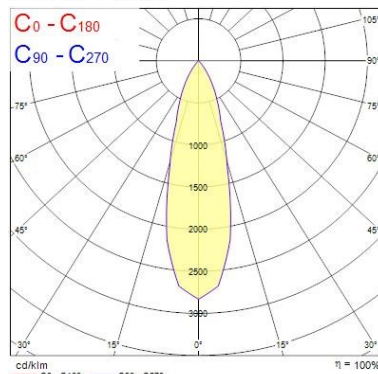

Myriad V LED - IP65 Glass Chrome Bezel MYRD IP ST 2.7K DALIEM BLK CBEZ 2058955

Packaging single length / height (cm)	17.5
Packaging single width (cm)	15.0
Packaging single depth (cm)	17.5
DUN14 (outer)	05025768589555
Units per outer package	1
Packaging outer length / height (cm)	17.5
Packaging outer width (cm)	15.0
Packaging outer depth (cm)	17.5

PHOTOMETRY

TECHNICAL DRAWINGS