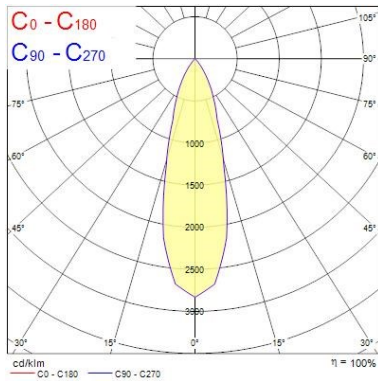

Optical data

Fixture luminous flux (lm)	1241
Luminaire efficacy (lm/W)	124
LOR (%)	100
Colour temperature (K)	2700
CRI (Ra)	85
Adjustable chromaticity	N
Beam Angle (°)	28
Distribution type	Direct
Photobiological Risk Group	-

Lifetime data

Lumen maintenance - L70 B50	50000
Average life (Nominal) (h)	50000

Physical data

Housing colour	Black Trim
IP rating	IP65
IK rating	IK02
Diffuser finish	Black Trim Chrome Bezel
Reflector finish	Aluminium
Nominal Product Height (mm)	72
Nominal Product Diameter (mm)	90
Weight (kg)	0.44
Recessed Depth (mm)	72

PHOTOMETRY

Distance [m]	Cone diameter [m]	E _{0°} [lx]	E _{14.4°} [lx]
0.5	0.26	14083	6418
1.0	0.51	3513	1652
1.5	0.77	1981	713
2.0	1.03	878	401
2.5	1.28	582	287
3.0	1.54	390	178

Distance [m] Cone diameter [m] Illuminance [lx]
C0 - C180 (Half beam angle: 26.9°)