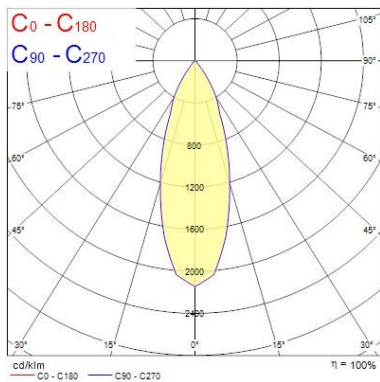

Myriad V LED - IP65 Glass Chrome Bezel MYRD IP FL 4K DALIEM WHT CBEZ 2058951

Product EAN number	5025768589517
Packaging single length / height (cm)	17.5
Packaging single width (cm)	15.0
Packaging single depth (cm)	17.5
DUN14 (outer)	05025768589517
Units per outer package	1
Packaging outer length / height (cm)	17.5
Packaging outer width (cm)	15.0
Packaging outer depth (cm)	17.5

PHOTOMETRY

TECHNICAL DRAWINGS