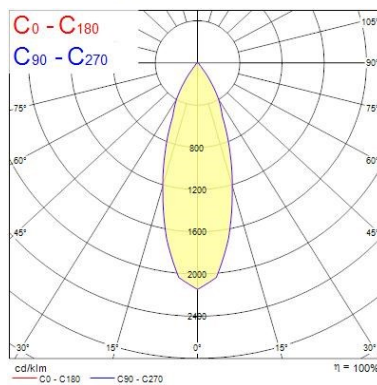

Myriad V LED - IP65 Glass Chrome Bezel MYRD IP FL 4K DALIEM WHT CBEZ 2058951

Product EAN number	5025768589517
Packaging single length / height (cm)	17.5
Packaging single width (cm)	15.0
Packaging single depth (cm)	17.5
DUN14 (outer)	05025768589517
Units per outer package	1
Packaging outer length / height (cm)	17.5
Packaging outer width (cm)	15.0
Packaging outer depth (cm)	17.5

PHOTOMETRY

TECHNICAL DRAWINGS