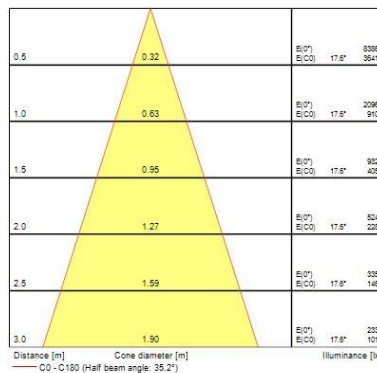

Myriad V LED - IP65 Glass Chrome Bezel MYRD IP FL 4K DALIEM WHT CBEZ 2058951

Product EAN number	5025768589517
Packaging single length / height (cm)	17.5
Packaging single width (cm)	15.0
Packaging single depth (cm)	17.5
DUN14 (outer)	05025768589517
Units per outer package	1
Packaging outer length / height (cm)	17.5
Packaging outer width (cm)	15.0
Packaging outer depth (cm)	17.5

PHOTOMETRY

TECHNICAL DRAWINGS