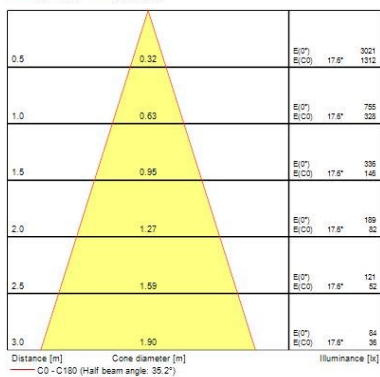

Myriad V LED - IP65 Glass Chrome Bezel MYRD IP FL 4K DALIEM WHT CBEZ 2058951

Product EAN number	5025768589517
Packaging single length / height (cm)	17.5
Packaging single width (cm)	15.0
Packaging single depth (cm)	17.5
DUN14 (outer)	05025768589517
Units per outer package	1
Packaging outer length / height (cm)	17.5
Packaging outer width (cm)	15.0
Packaging outer depth (cm)	17.5

PHOTOMETRY

TECHNICAL DRAWINGS