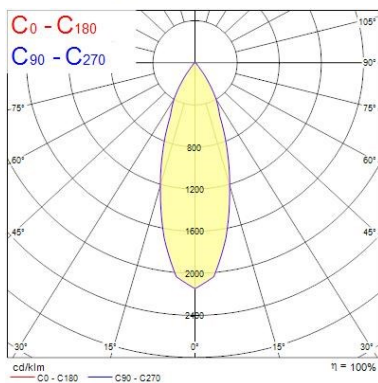

Myriad V LED - IP65 Glass Chrome Bezel

MYRD IP FL 4K PHDMEM WHT CBEZ
2058950

Packaging

Single packaging type	Carton
Product EAN number	5025768589500
Packaging single length / height (cm)	17.5
Packaging single width (cm)	15.0
Packaging single depth (cm)	17.5
DUN14 (outer)	05025768589500
Units per outer package	1
Packaging outer length / height (cm)	17.5
Packaging outer width (cm)	15.0
Packaging outer depth (cm)	17.5

PHOTOMETRY