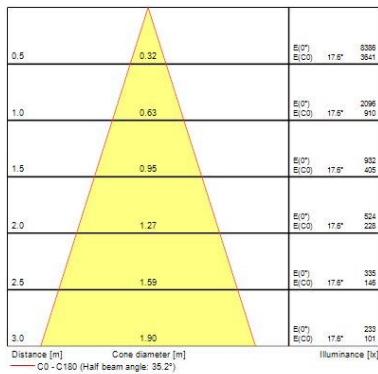

Myriad V LED - IP65 Glass Chrome Bezel

MYRD IP FL 4K PHDMEM WHT CBEZ
2058950

Packaging

Single packaging type	Carton
Product EAN number	5025768589500
Packaging single length / height (cm)	17.5
Packaging single width (cm)	15.0
Packaging single depth (cm)	17.5
DUN14 (outer)	05025768589500
Units per outer package	1
Packaging outer length / height (cm)	17.5
Packaging outer width (cm)	15.0
Packaging outer depth (cm)	17.5

PHOTOMETRY