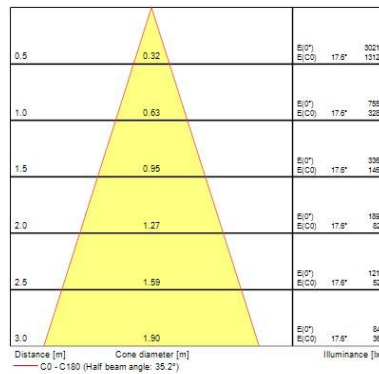

Myriad V LED - IP65 Glass Chrome Bezel

MYRD IP FL 4K PHDMEM WHT CBEZ
2058950

Packaging

Single packaging type	Carton
Product EAN number	5025768589500
Packaging single length / height (cm)	17.5
Packaging single width (cm)	15.0
Packaging single depth (cm)	17.5
DUN14 (outer)	05025768589500
Units per outer package	1
Packaging outer length / height (cm)	17.5
Packaging outer width (cm)	15.0
Packaging outer depth (cm)	17.5

PHOTOMETRY