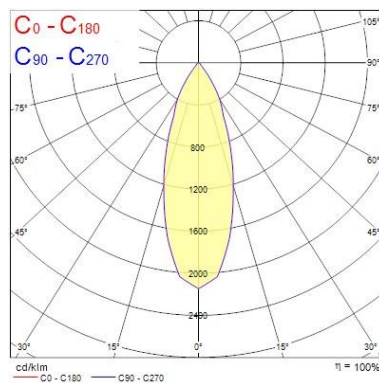

Myriad V LED - IP65 Glass Chrome Bezel

MYRD IP FL 4K PHDMEM WHT CBEZ
2058950

Packaging

Single packaging type	Carton
Product EAN number	5025768589500
Packaging single length / height (cm)	17.5
Packaging single width (cm)	15.0
Packaging single depth (cm)	17.5
DUN14 (outer)	05025768589500
Units per outer package	1
Packaging outer length / height (cm)	17.5
Packaging outer width (cm)	15.0
Packaging outer depth (cm)	17.5

PHOTOMETRY